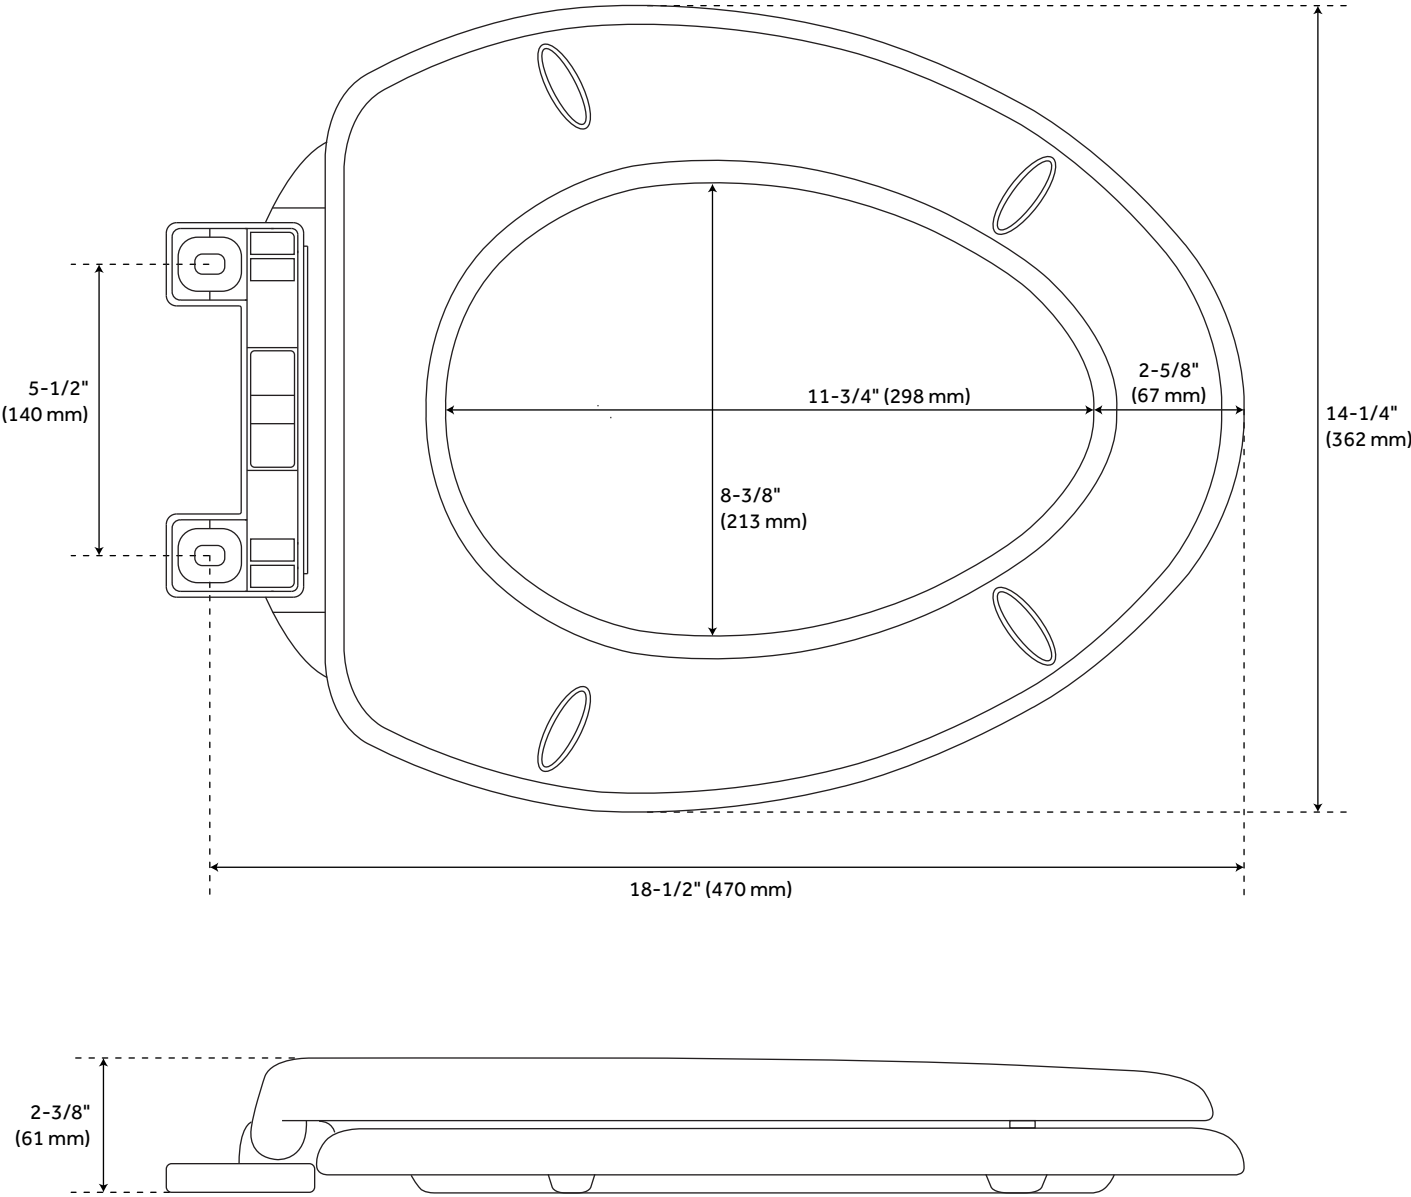

OPTIONAL TRADITIONAL SLOW-CLOSING TOILET SEAT - ELONGATED BOWL

SKU: 447334
SHTSSC200

All dimensions and specifications are nominal and may vary. Use actual products for accuracy in critical situations.