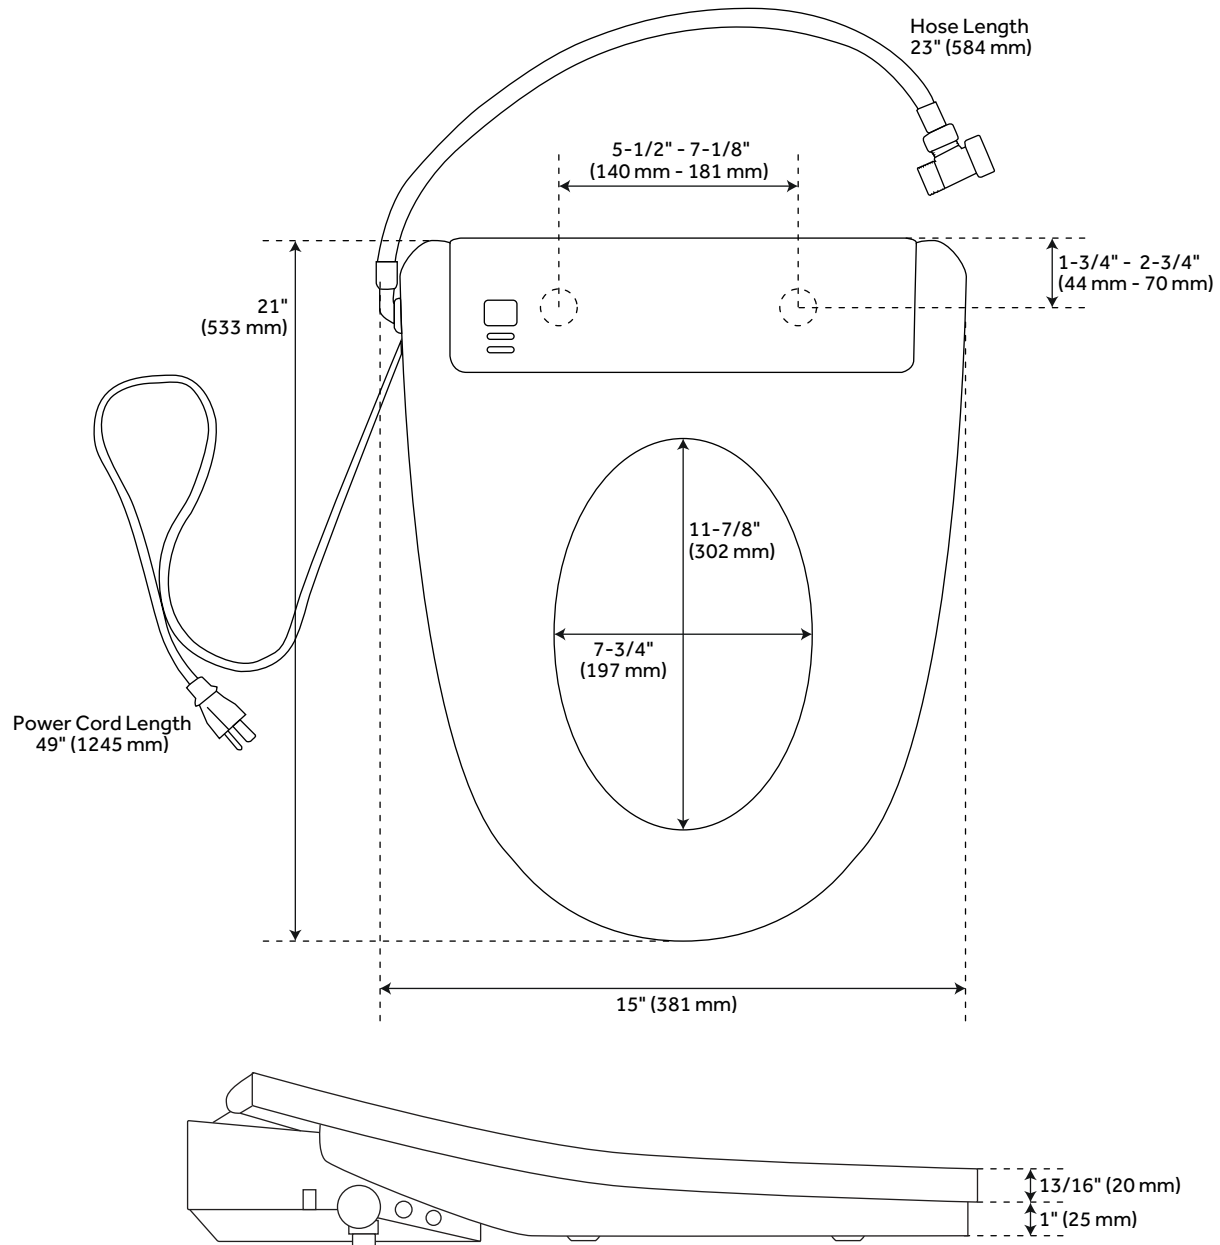

OPTIONAL ALDRIDGE ELONGATED ELECTRONIC BIDET TOILET SEAT

All dimensions and specifications are nominal and may vary. Use actual products for accuracy in critical situations.