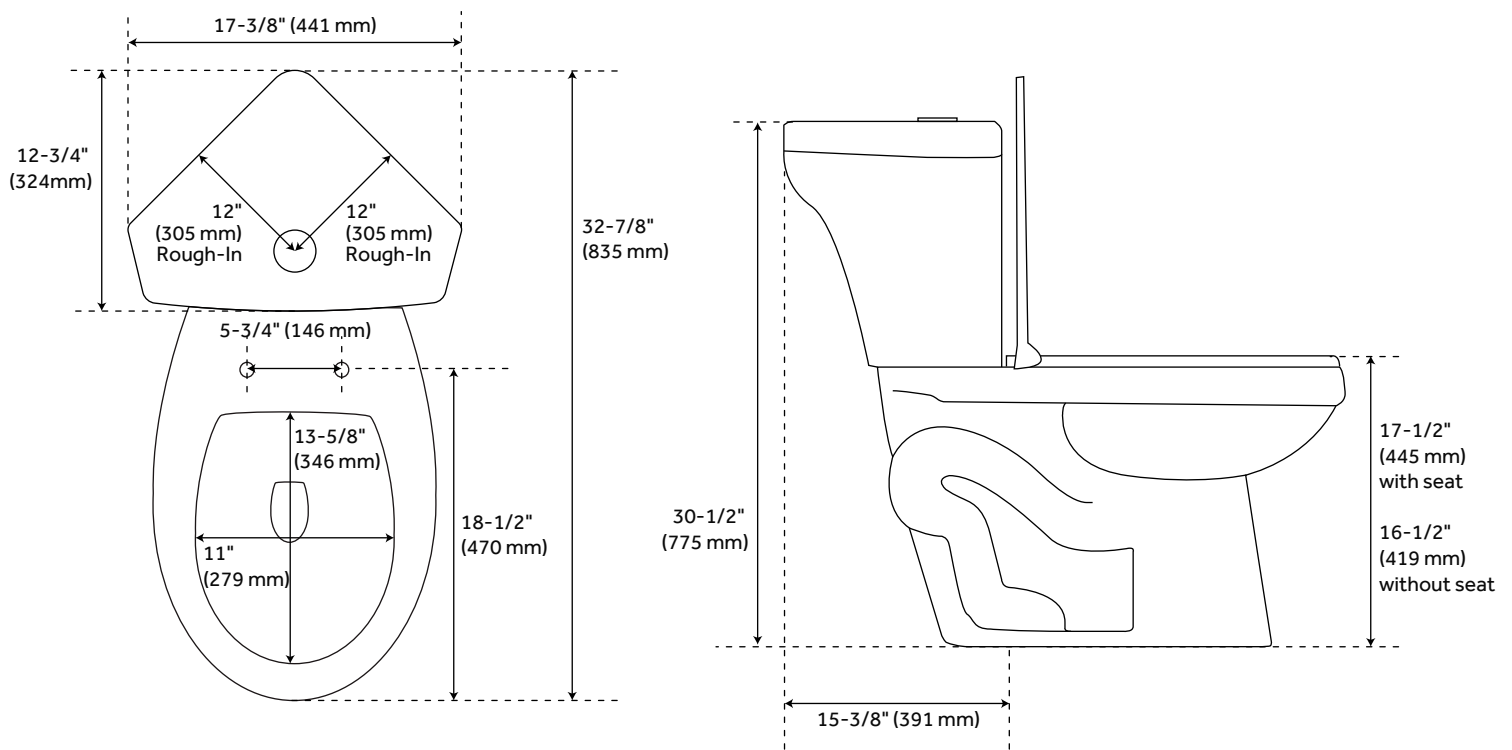

## FEATURES

Features: Corner  
Product Finish: White  
Material: Vitreous China  
Length: 17-3/8"  
Width: 32-7/8"  
Height: 30-1/2"  
Depth: 32-7/8"  
Rough In: 12"  
Bowl Shape: Elongated  
Bowl Height: 16-1/2"  
Gallons Per Flush: 1.28 (4.8 Lpf)

# EASTPOINTE CORNER TOILET

SKU: 953755

Code: SHBD240, SH111001, SHTSSC200, SHBDS201

## ADDITIONAL FEATURES

- 12" rough in.
- Two-piece construction.
- Ideal for small bathrooms with limited space.
- Chrome flush button on the top of the lid.
- Eco-friendly toilet conserves water.
- Optional bidet seat details:
- Features warm water, seat warmer, spray massage, warm drying, smart night light, and auto-cleaning modes.
- Includes a remote control for one-handed operation.
- Features Nozzle Clean mode for cleaning.
- Soft-closing seat and lid.
- Installs easily with quick-release system.
- Designed for single- and two-piece toilets.
- Power cord length: 49"

# EASTPOINTE CORNER TOILET

All dimensions and specifications are nominal and may vary. Use actual products for accuracy in critical situations.