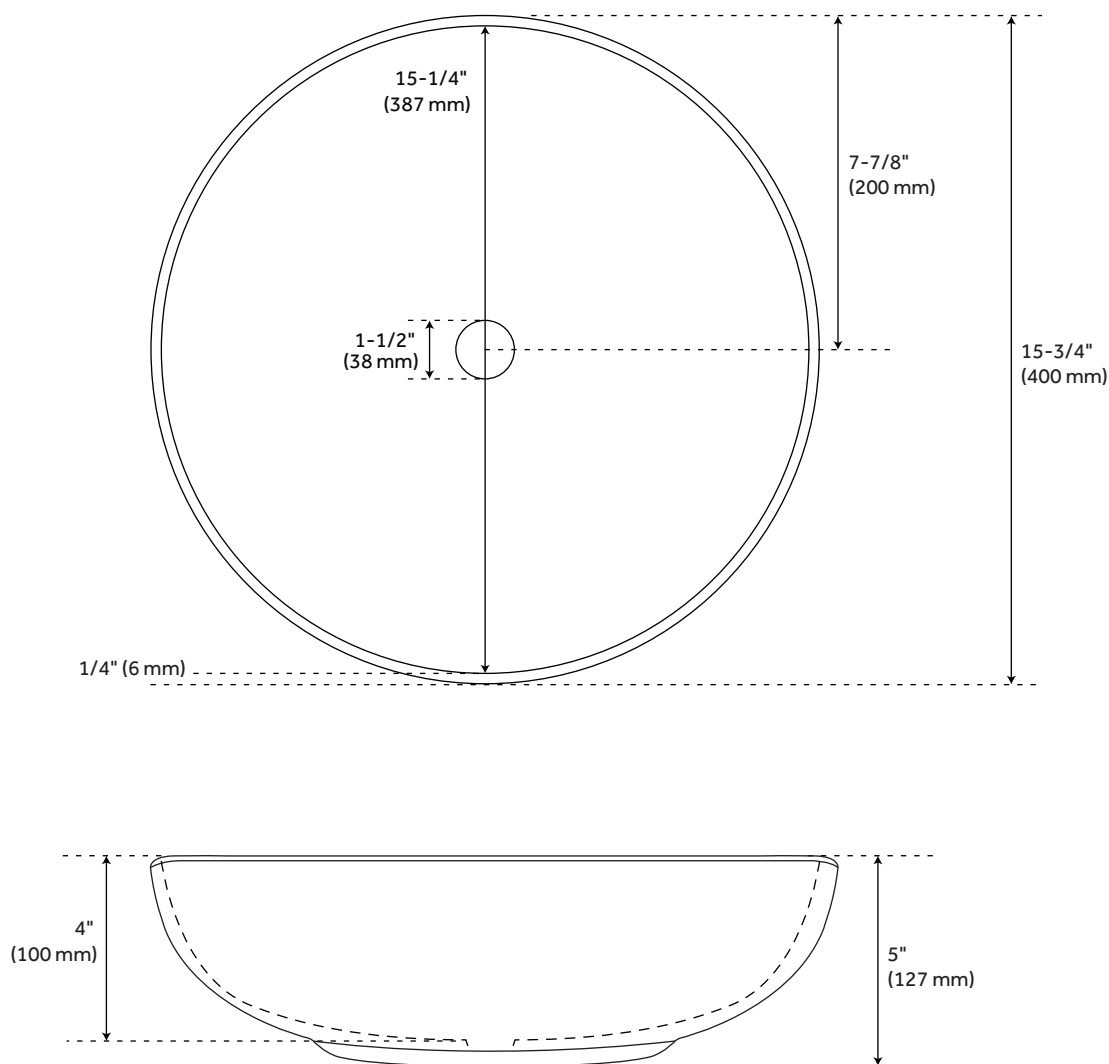

ELKSHIRE TEXTURED SOLID SURFACE VESSEL SINK - MATTE BLACK EXTERIOR MATTE WHITE

SKU: 483677

All dimensions and specifications are nominal and may vary. Use actual products for accuracy in critical situations.