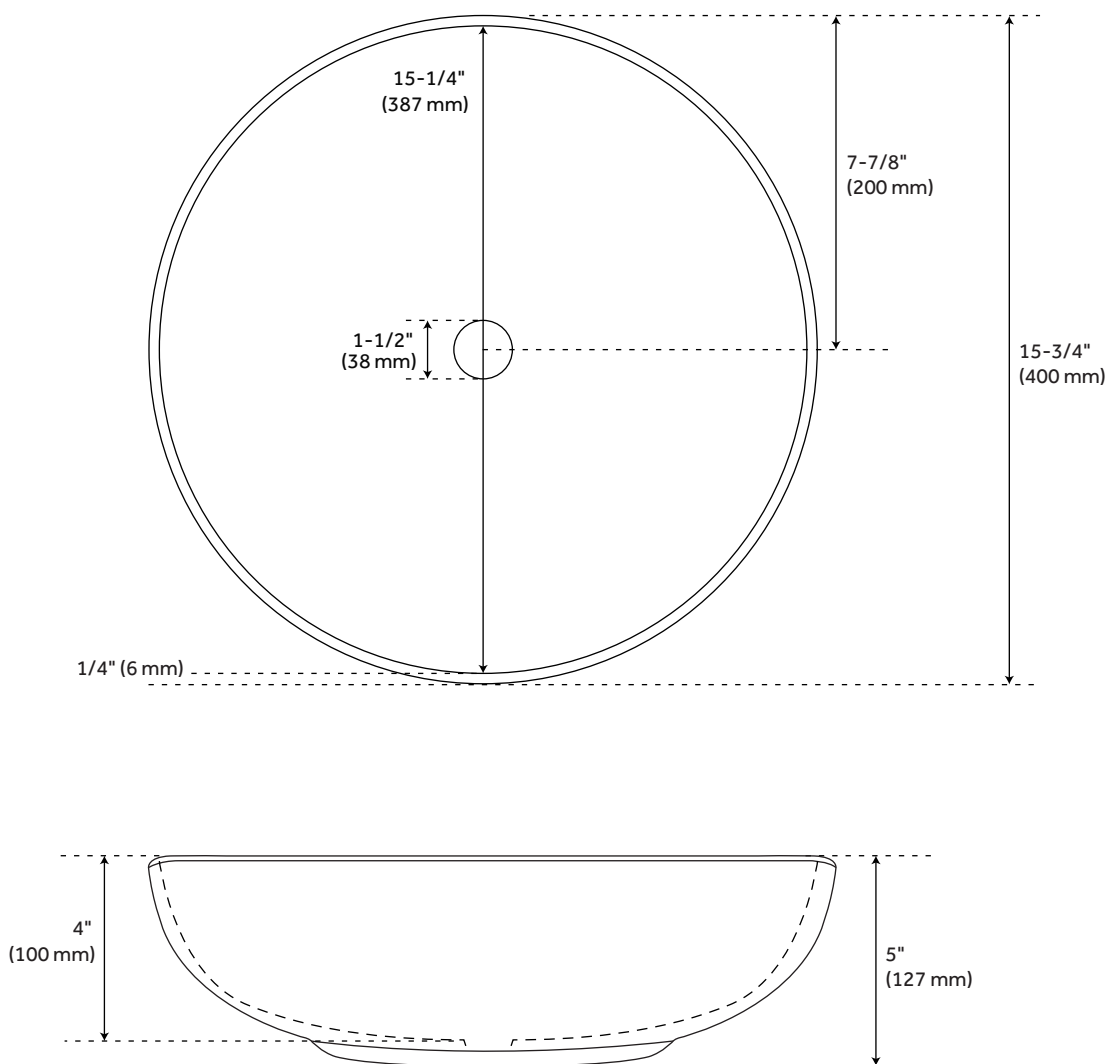

ELKSHIRE TEXTURED SOLID SURFACE VESSEL SINK - MATTE BLACK

SKU: 483675

FEATURES

Product Finish: Matte Black
Length: 15-3/4"
Width: 15-3/4"
Height: 5"
Sink Shape: Round
Number of Basins: 1
Sink Installation: Vessel
Overflow Hole: Yes
Basin Length: 15-1/4"
Basin Width: 15-1/4"
Basin Depth: 4"
Rim Thickness: 1/4"
Fits Drain Hole Size: 1-1/2"
Exterior Treatment: Textured
Interior Treatment: Smooth
Drain Included: No
Drain Finish: No
Faucet Included: No
Sink Material: Resin
Weight: 12 lb

CSA B45.5/IAPMO Z124

REVISED 10/3/2022

ELKSHIRE TEXTURED SOLID SURFACE VESSEL SINK - MATTE BLACK

SKU: 483675

ADDITIONAL FEATURES

- When purchasing a vessel sink faucet, ensure the height to spout and spout reach will accommodate your sink.

REVISED 10/3/2022

ELKSHIRE TEXTURED SOLID SURFACE VESSEL SINK - MATTE BLACK

SKU: 483675

All dimensions and specifications are nominal and may vary. Use actual products for accuracy in critical situations.