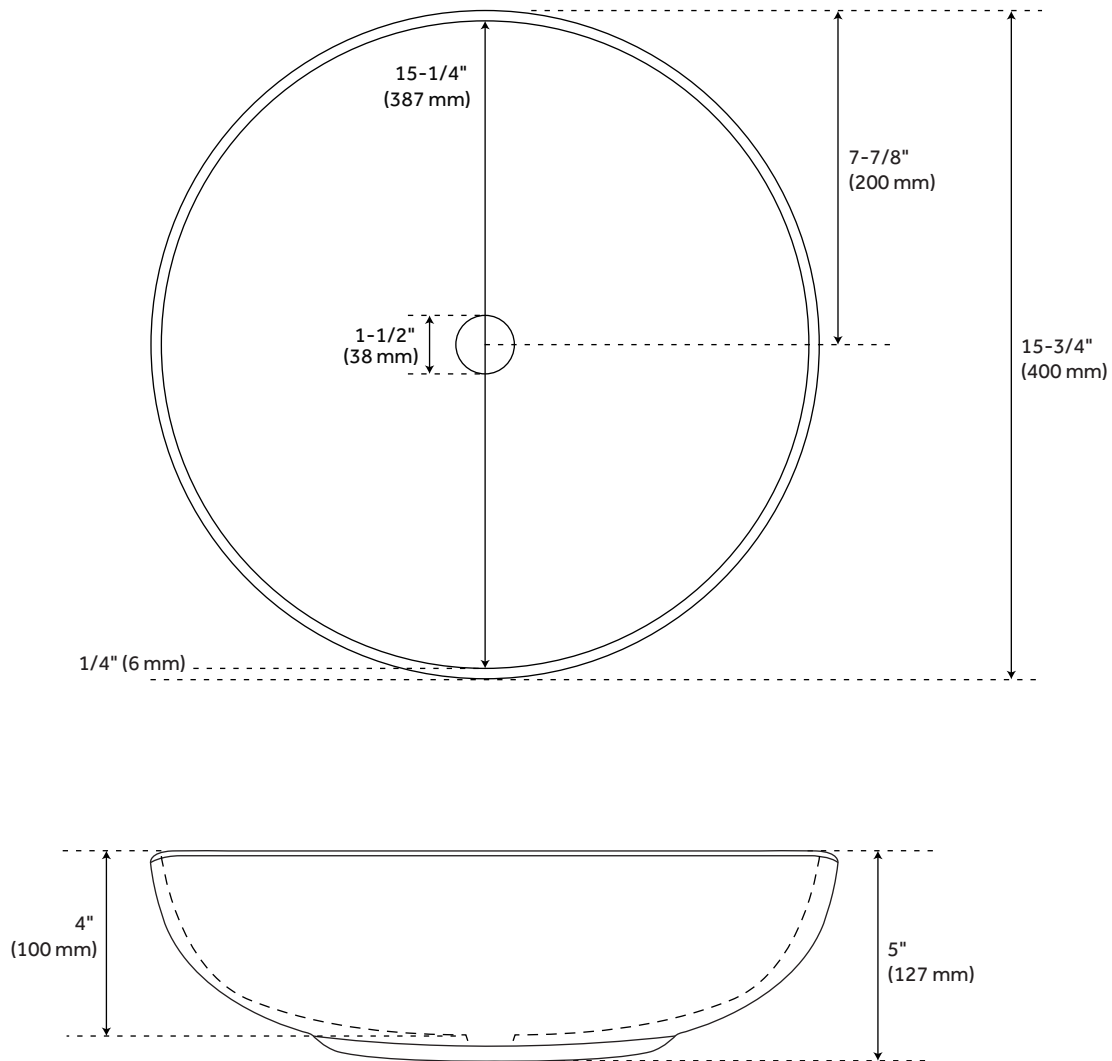

ELKSHIRE TEXTURED SOLID SURFACE VESSEL SINK - MATTE WHITE

SKU: 483674

FEATURES

Product Finish: Matte White
Length: 15-3/4"
Width: 15-3/4"
Height: 5"
Sink Shape: Round
Number of Basins: 1
Sink Installation: Vessel
Overflow Hole: No
Basin Length: 15-1/4"
Basin Width: 15-1/4"
Basin Depth: 4"
Rim Thickness: 1/4"
Fits Drain Hole Size: 1-1/2"
Exterior Treatment: Textured
Interior Treatment: Smooth
Drain Included: No
Drain Finish: No
Faucet Included: No
Sink Material: Resin
Weight: 12 lb

CSA B45.5/IAPMO Z124

REVISED 10/3/2022

ELKSHIRE TEXTURED SOLID SURFACE VESSEL SINK - MATTE WHITE

SKU: 483674

ADDITIONAL FEATURES

- When purchasing a vessel sink faucet, ensure the height to spout and spout reach will accommodate your sink.

REVISED 10/3/2022

ELKSHIRE TEXTURED SOLID SURFACE VESSEL SINK - MATTE WHITE

SKU: 483674

All dimensions and specifications are nominal and may vary. Use actual products for accuracy in critical situations.