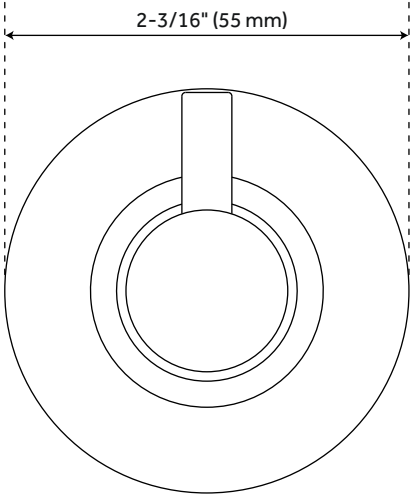

LEXIA 4-PIECE BATHROOM ACCESSORY SET

SKU: 953788

Code: SHLE24TB,SHLERH,SHLETR,SHLETH

FEATURES

Installation Type: Wall Mount

Design: Modern

Material: Metal

Base Plate Diameter: 2-3/16"

Mounting Hardware Included: Yes

Mounting Hardware Concealed: Yes

Assembly Required: No

REVISED 10/11/2022

LEXIA 4-PIECE BATHROOM ACCESSORY SET

SKU: 953788

Code: SHLE24TB,SHLERH,SHLETR,SHLETH

ADDITIONAL FEATURES

- Robe hook overall dimensions: 2-3/16" L x 2-1/4" D x 2-3/16" H.
- 24" towel bar has a towel holder length of 23". Overall Dimensions: 26" L x 3" W x 2-3/16" H.
- Toilet paper holder overall dimensions: 6-5/8" L x 2-1/4" D x 4-3/16" H
- Towel ring holder overall dimensions: 6-5/16" L x 2-1/4" D x 7-1/8" H.

REVISED 10/11/2022

LEXIA ROBE HOOK

SKU: 953788

SHLERH

All dimensions and specifications are nominal and may vary. Use actual products for accuracy in critical situations.

24" LEXIA TOWEL BAR

SKU: 953788

SHLE24TB