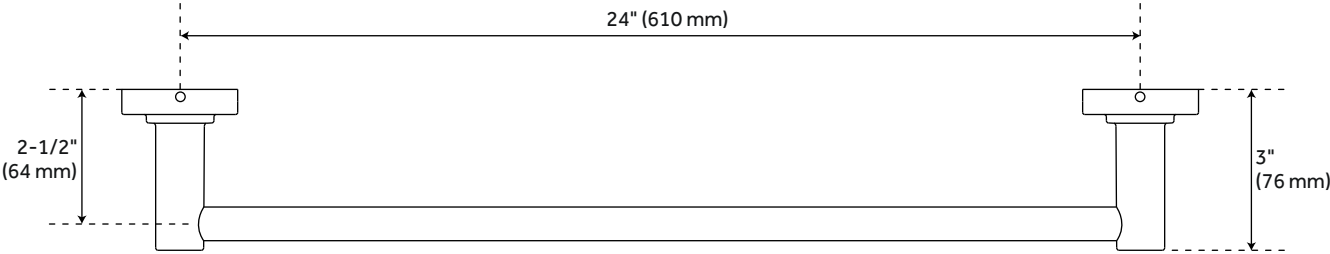

- Robe hook overall dimensions: 2-3/16" L x 2-1/4" D x 2-3/16" H.
- 24" towel bar has a towel holder length of 23". Overall Dimensions: 26" L x 3" W x 2-3/16" H.
- Toilet paper holder overall dimensions: 6-5/8" L x 2-1/4" D x 4-3/16" H
- Towel ring holder overall dimensions: 6-5/16" L x 2-1/4" D x 7-1/8" H.

REVISED 10/11/2022

LEXIA ROBE HOOK

SKU: 953788

SHLERH

All dimensions and specifications are nominal and may vary. Use actual products for accuracy in critical situations.

24" LEXIA TOWEL BAR

SKU: 953788

SHLE24TB