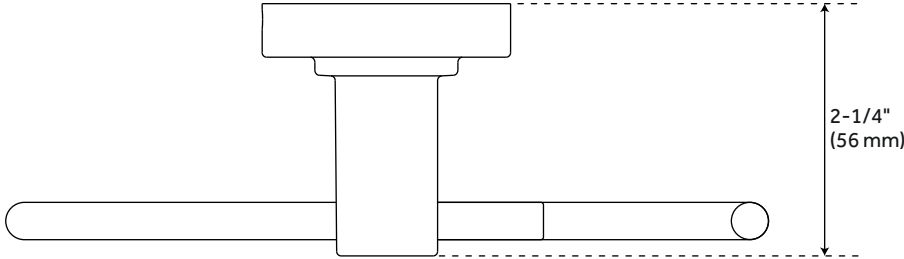

LEXIA TOILET PAPER HOLDER

SKU: 953788

SHLETH

All dimensions and specifications are nominal and may vary. Use actual products for accuracy in critical situations.