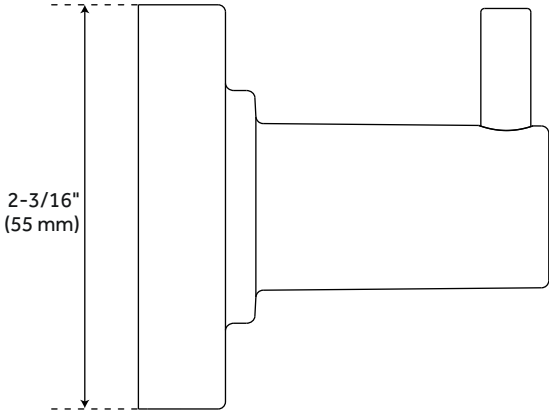

LEXIA 4-PIECE BATHROOM ACCESSORY SET

SKU: 953788

Code: SHLE24TB,SHLERH,SHLETR,SHLETH

FEATURES

Installation Type: Wall Mount

Design: Modern

Material: Metal

Base Plate Diameter: 2-3/16"

Mounting Hardware Included: Yes

Mounting Hardware Concealed: Yes

Assembly Required: No

REVISED 10/11/2022

LEXIA 4-PIECE BATHROOM ACCESSORY SET

SKU: 953788

Code: SHLE24TB,SHLERH,SHLETR,SHLETH

ADDITIONAL FEATURES

- Robe hook overall dimensions: 2-3/16" L x 2-1/4" D x 2-3/16" H.
- 24" towel bar has a towel holder length of 23". Overall Dimensions: 26" L x 3" W x 2-3/16" H.
- Toilet paper holder overall dimensions: 6-5/8" L x 2-1/4" D x 4-3/16" H
- Towel ring holder overall dimensions: 6-5/16" L x 2-1/4" D x 7-1/8" H.

REVISED 10/11/2022

LEXIA ROBE HOOK

SKU: 953788

SHLERH

All dimensions and specifications are nominal and may vary. Use actual products for accuracy in critical situations.

24" LEXIA TOWEL BAR

SKU: 953788

SHLE24TB