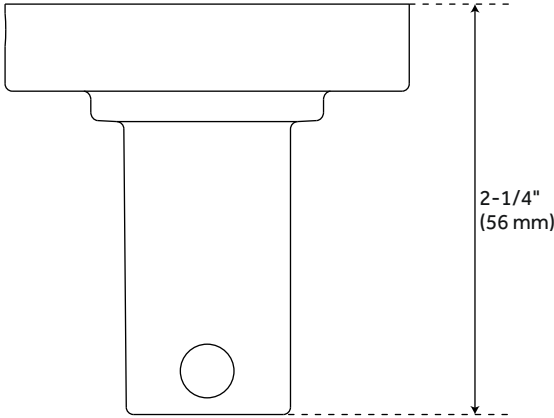

LEXIA 4-PIECE BATHROOM ACCESSORY SET

SKU: 953788

Code: SHLE24TB,SHLERH,SHLETR,SHLETH

FEATURES

Installation Type: Wall Mount

Design: Modern

Material: Metal

Base Plate Diameter: 2-3/16"

Mounting Hardware Included: Yes

Mounting Hardware Concealed: Yes

Assembly Required: No

REVISED 10/11/2022

LEXIA 4-PIECE BATHROOM ACCESSORY SET

SKU: 953788

Code: SHLE24TB,SHLERH,SHLETR,SHLETH

ADDITIONAL FEATURES

- Robe hook overall dimensions: 2-3/16" L x 2-1/4" D x 2-3/16" H.
- 24" towel bar has a towel holder length of 23". Overall Dimensions: 26" L x 3" W x 2-3/16" H.
- Toilet paper holder overall dimensions: 6-5/8" L x 2-1/4" D x 4-3/16" H
- Towel ring holder overall dimensions: 6-5/16" L x 2-1/4" D x 7-1/8" H.

REVISED 10/11/2022

LEXIA ROBE HOOK

SKU: 953788

SHLERH

All dimensions and specifications are nominal and may vary. Use actual products for accuracy in critical situations.

24" LEXIA TOWEL BAR

SKU: 953788

SHLE24TB