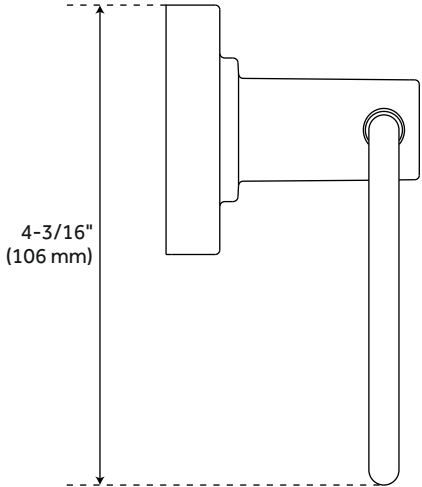

- Robe hook overall dimensions: 2-3/16" L x 2-1/4" D x 2-3/16" H.
- 24" towel bar has a towel holder length of 23". Overall Dimensions: 26" L x 3" W x 2-3/16" H.
- Toilet paper holder overall dimensions: 6-5/8" L x 2-1/4" D x 4-3/16" H
- Towel ring holder overall dimensions: 6-5/16" L x 2-1/4" D x 7-1/8" H.

REVISED 10/11/2022

LEXIA ROBE HOOK

SKU: 953788

SHLERH

All dimensions and specifications are nominal and may vary. Use actual products for accuracy in critical situations.

24" LEXIA TOWEL BAR

SKU: 953788

SHLE24TB

All dimensions and specifications are nominal and may vary. Use actual products for accuracy in critical situations.

LEXIA TOILET PAPER HOLDER

SKU: 953788

SHLETH

All dimensions and specifications are nominal and may vary. Use actual products for accuracy in critical situations.

LEXIA TOWEL RING

SKU: 953788

SHLETR

All dimensions and specifications are nominal and may vary. Use actual products for accuracy in critical situations.