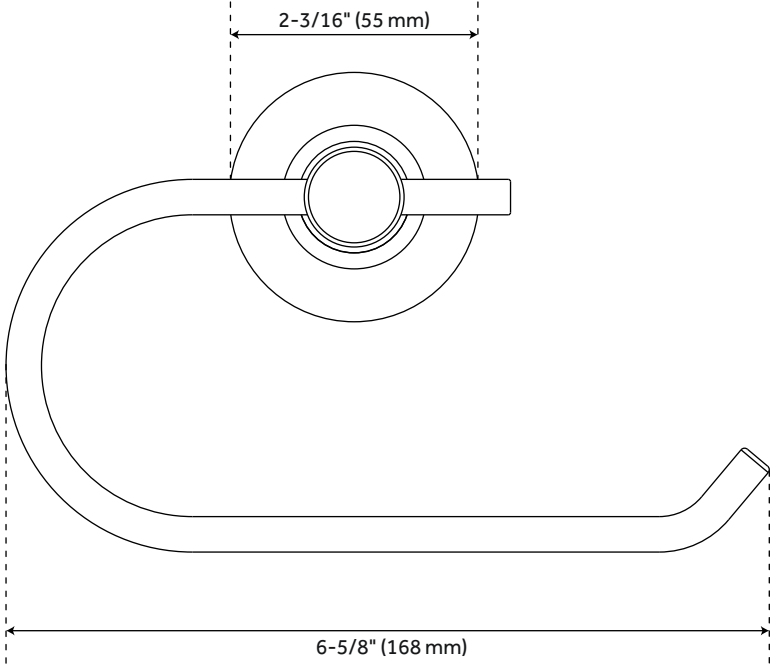

LEXIA 4-PIECE BATHROOM ACCESSORY SET

SKU: 953788

Code: SHLE24TB,SHLERH,SHLETR,SHLETH

FEATURES

Installation Type: Wall Mount

Design: Modern

Material: Metal

Base Plate Diameter: 2-3/16"

- Robe hook overall dimensions: 2-3/16" L x 2-1/4" D x 2-3/16" H.
- 24" towel bar has a towel holder length of 23". Overall Dimensions: 26" L x 3" W x 2-3/16" H.
- Toilet paper holder overall dimensions: 6-5/8" L x 2-1/4" D x 4-3/16" H
- Towel ring holder overall dimensions: 6-5/16" L x 2-1/4" D x 7-1/8" H.

REVISED 10/11/2022

LEXIA ROBE HOOK

SKU: 953788

SHLERH

All dimensions and specifications are nominal and may vary. Use actual products for accuracy in critical situations.

24" LEXIA TOWEL BAR

SKU: 953788

SHLE24TB

All dimensions and specifications are nominal and may vary. Use actual products for accuracy in critical situations.

LEXIA TOILET PAPER HOLDER

SKU: 953788

SHLETH

All dimensions and specifications are nominal and may vary. Use actual products for accuracy in critical situations.