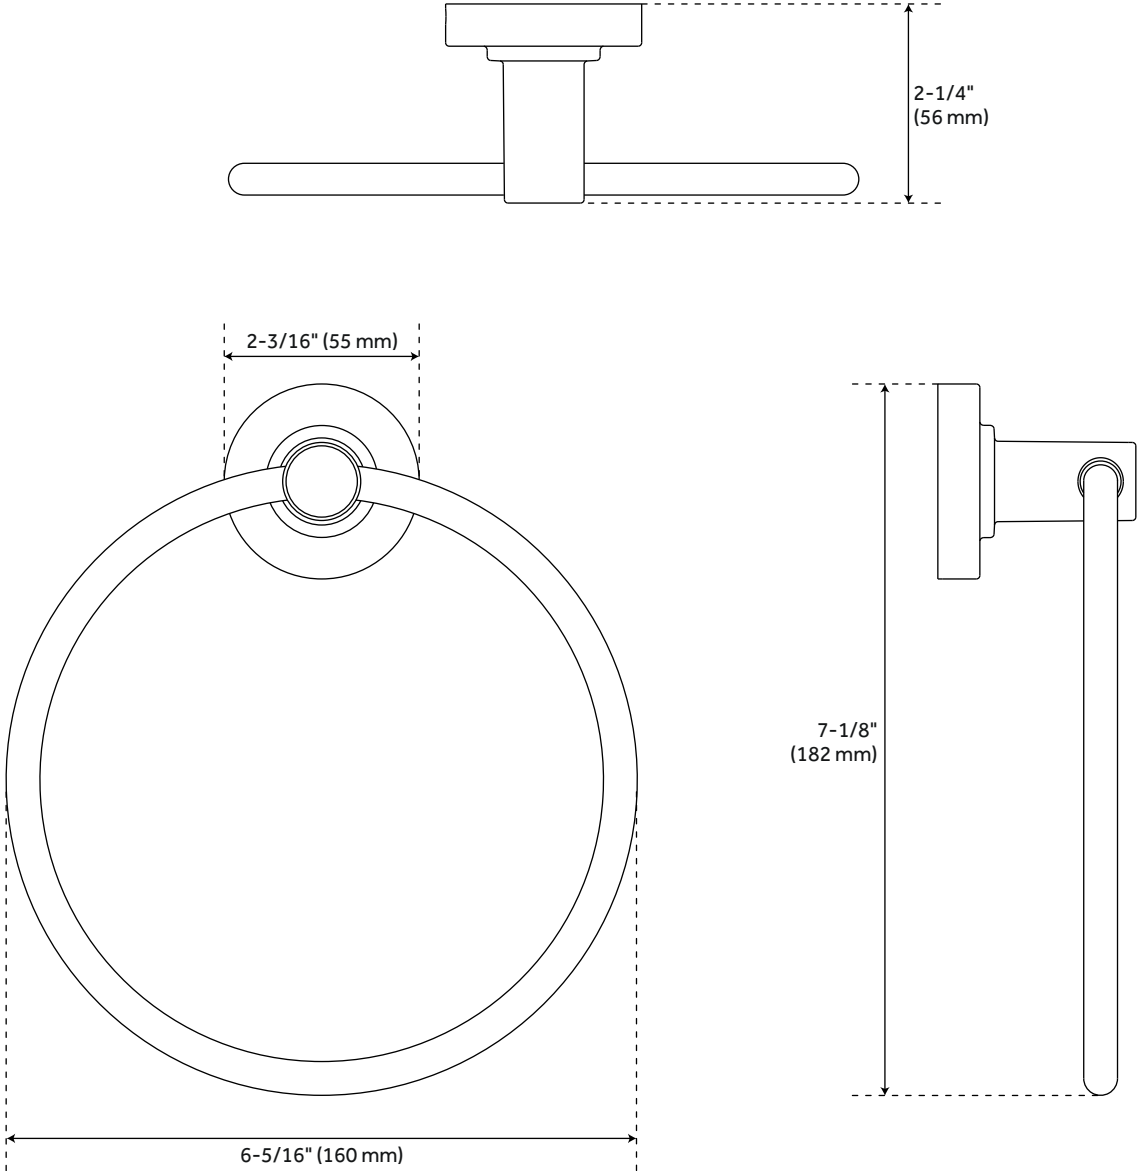

- Robe hook overall dimensions: 2-3/16" L x 2-1/4" D x 2-3/16" H.
- 24" towel bar has a towel holder length of 23". Overall Dimensions: 26" L x 3" W x 2-3/16" H.
- Toilet paper holder overall dimensions: 6-5/8" L x 2-1/4" D x 4-3/16" H
- Towel ring holder overall dimensions: 6-5/16" L x 2-1/4" D x 7-1/8" H.

REVISED 10/11/2022

LEXIA ROBE HOOK

SKU: 953788

SHLERH

All dimensions and specifications are nominal and may vary. Use actual products for accuracy in critical situations.

24" LEXIA TOWEL BAR

SKU: 953788

SHLE24TB

All dimensions and specifications are nominal and may vary. Use actual products for accuracy in critical situations.

LEXIA TOILET PAPER HOLDER

SKU: 953788

SHLETH

All dimensions and specifications are nominal and may vary. Use actual products for accuracy in critical situations.

LEXIA TOWEL RING

SKU: 953788

SHLETR

All dimensions and specifications are nominal and may vary. Use actual products for accuracy in critical situations.