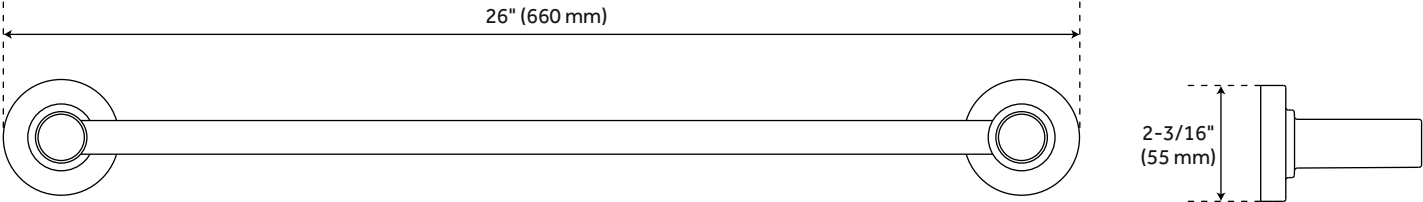

- Robe hook overall dimensions: 2-3/16" L x 2-1/4" D x 2-3/16" H.
- 24" towel bar has a towel holder length of 23". Overall Dimensions: 26" L x 3" W x 2-3/16" H.
- Toilet paper holder overall dimensions: 6-5/8" L x 2-1/4" D x 4-3/16" H
- Towel ring holder overall dimensions: 6-5/16" L x 2-1/4" D x 7-1/8" H.

REVISED 10/11/2022

LEXIA ROBE HOOK

SKU: 953788

SHLERH

All dimensions and specifications are nominal and may vary. Use actual products for accuracy in critical situations.

24" LEXIA TOWEL BAR

SKU: 953788

SHLE24TB