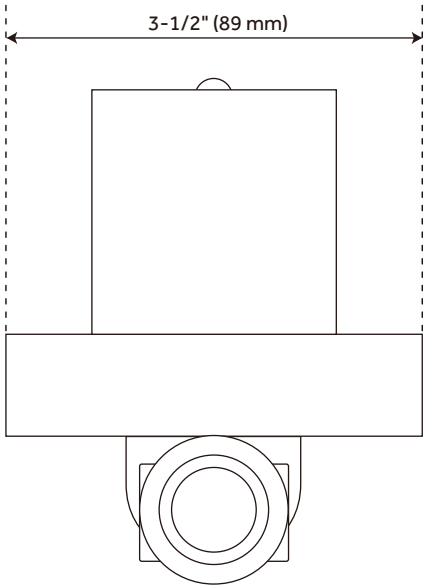

Shower Arm Extension: 12-3/8"

Shower Arm Height: 5-3/8"

Shower Head IPS: 1/2"

Shower Head Swivel: Yes

Hand Shower Length: 8-7/8"

Hand Shower Hose Length: 60"

Hand Shower Material: ABS

Hand Shower Flow Rate: 1.8 gpm (6.8 L/min) @ 80 psi

All dimensions and specifications are nominal and may vary. Use actual products for accuracy in critical situations.

LEXIA 3-WAY IN-WALL SHOWER DIVERTER

All dimensions and specifications are nominal and may vary. Use actual products for accuracy in critical situations.

LEXIA DIVERTER ROUGH-IN VALVE

All dimensions and specifications are nominal and may vary. Use actual products for accuracy in critical situations.

LEXIA IN-WALL SHOWER VOLUME CONTROL TRIM

All dimensions and specifications are nominal and may vary. Use actual products for accuracy in critical situations.

LEXIA VOLUME CONTROL ROUGH-IN VALVE

All dimensions and specifications are nominal and may vary. Use actual products for accuracy in critical situations.

LEXIA WALL-MOUNT SHOWER HEAD

All dimensions and specifications are nominal and may vary. Use actual products for accuracy in critical situations.