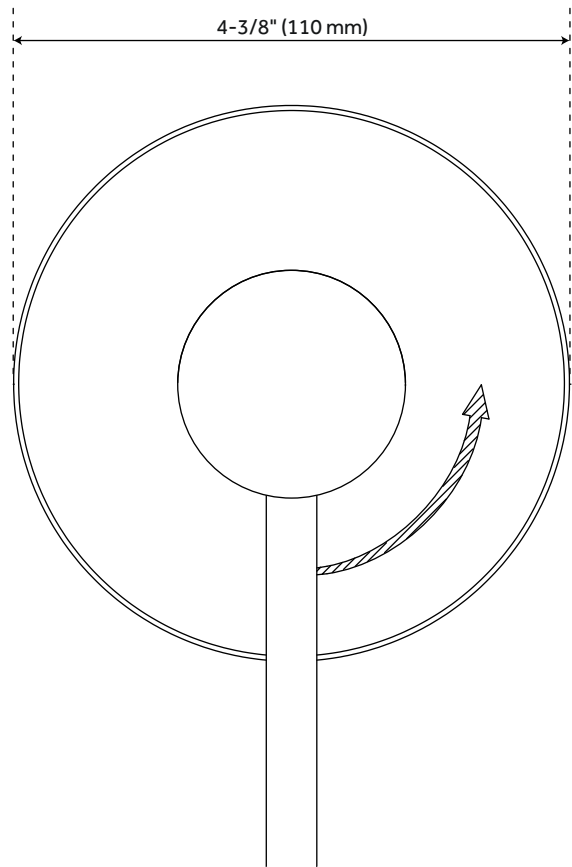

Shower Arm Extension: 12-3/8"

Shower Arm Height: 5-3/8"

Shower Head IPS: 1/2"

Shower Head Swivel: Yes

Hand Shower Length: 8-7/8"

Hand Shower Hose Length: 60"

Hand Shower Material: ABS

Hand Shower Flow Rate: 1.8 gpm (6.8 L/min) @ 80 psi

All dimensions and specifications are nominal and may vary. Use actual products for accuracy in critical situations.

LEXIA 3-WAY IN-WALL SHOWER DIVERTER

All dimensions and specifications are nominal and may vary. Use actual products for accuracy in critical situations.

LEXIA DIVERTER ROUGH-IN VALVE

All dimensions and specifications are nominal and may vary. Use actual products for accuracy in critical situations.

LEXIA IN-WALL SHOWER VOLUME CONTROL TRIM

All dimensions and specifications are nominal and may vary. Use actual products for accuracy in critical situations.

LEXIA VOLUME CONTROL ROUGH-IN VALVE

All dimensions and specifications are nominal and may vary. Use actual products for accuracy in critical situations.

LEXIA WALL-MOUNT SHOWER HEAD

All dimensions and specifications are nominal and may vary. Use actual products for accuracy in critical situations.