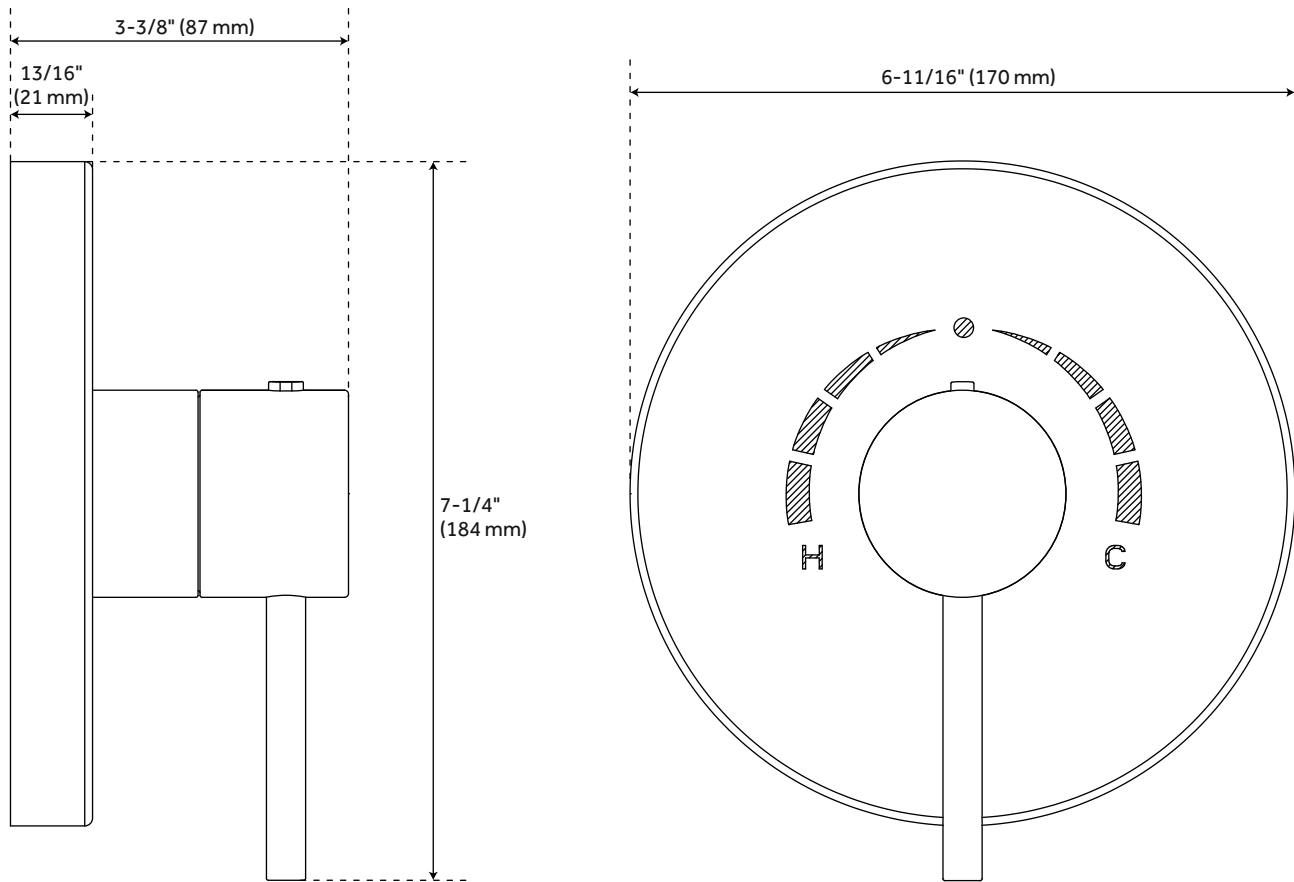

LEXIA THERMOSTATIC SHOWER VALVE TRIM

All dimensions and specifications are nominal and may vary. Use actual products for accuracy in critical situations.