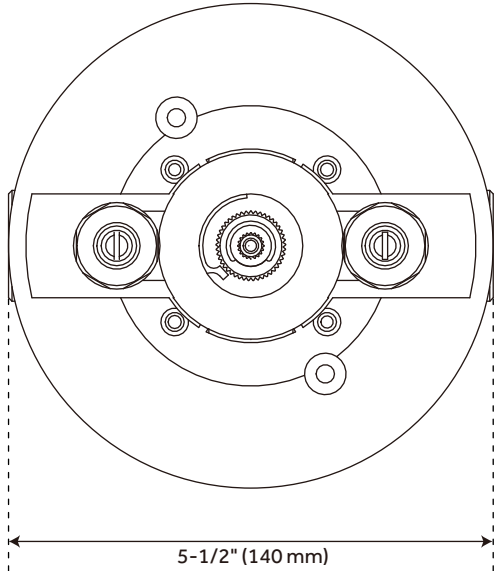

Shower Arm Extension: 12-3/8"

Shower Arm Height: 5-3/8"

Shower Head IPS: 1/2"

Shower Head Swivel: Yes

Hand Shower Length: 8-7/8"

Hand Shower Hose Length: 60"

Hand Shower Material: ABS

Hand Shower Flow Rate: 1.8 gpm (6.8 L/min) @ 80 psi

ADDITIONAL FEATURES

- Thermostatic technology keeps shower temperature within 1 degree Celsius.
- Temperature outlet factory calibrated to 104 degrees Fahrenheit and can be easily adjusted up or down to user's comfort level.
- Six total settings allow for shared water flow between outlets, giving you the ability to use two functions at once.
- Metal handles.
- Single function shower head (full spray) with easy-clean silicone nozzles.
- Single function hand shower.
- 60" - 72" stretchable metal shower hose.
- Adjustable angle for hand shower mount.
- Body spray jet swivels with a 3-9/16" surface area.
- Body spray flow rate: 2.5 gpm (9.5L/min) max @ 80 psi.
- Must be installed in accordance with provided installation instructions.
- Recommended valve installation depth 1-5/8" to 2-3/8"
- Included Rough-in valves:
 - Thermostatic rough-in valve features scald guard protection, high temperature limit stop, integral water stops and check valve, a ceramic cartridge, and a bronze valve body.
 - Volume control rough-in valve features a ceramic disc cartridge and brass valve body.
 - Diverter valve features a ceramic disc cartridge and brass valve body. An available Single-Function Diverter valve Cartridge restricts water flow to one outlet at a time.

REVISED 1/23/2024

LEXIA THERMOSTATIC SHOWER VALVE TRIM

All dimensions and specifications are nominal and may vary. Use actual products for accuracy in critical situations.

LEXIA THERMOSTATIC SHOWER ROUGH-IN VALVE

All dimensions and specifications are nominal and may vary. Use actual products for accuracy in critical situations.

LEXIA 3-WAY IN-WALL SHOWER DIVERTER

All dimensions and specifications are nominal and may vary. Use actual products for accuracy in critical situations.