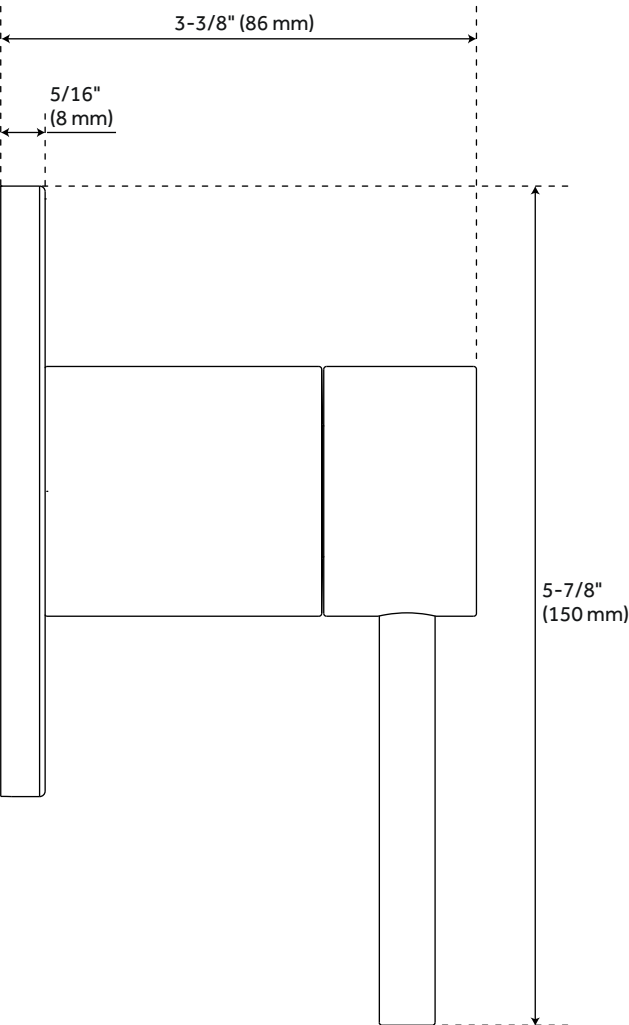

Shower Arm Extension: 12-3/8"

Shower Arm Height: 5-3/8"

Shower Head IPS: 1/2"

Shower Head Swivel: Yes

Hand Shower Length: 8-7/8"

Hand Shower Hose Length: 60"

Hand Shower Material: ABS

Hand Shower Flow Rate: 1.8 gpm (6.8 L/min) @ 80 psi

ADDITIONAL FEATURES

- Thermostatic technology keeps shower temperature within 1 degree Celsius.
- Temperature outlet factory calibrated to 104 degrees Fahrenheit and can be easily adjusted up or down to user's comfort level.
- Six total settings allow for shared water flow between outlets, giving you the ability to use two functions at once.
- Metal handles.
- Single function shower head (full spray) with easy-clean silicone nozzles.
- Single function hand shower.
- 60" - 72" stretchable metal shower hose.
- Adjustable angle for hand shower mount.
- Body spray jet swivels with a 3-9/16" surface area.
- Body spray flow rate: 2.5 gpm (9.5L/min) max @ 80 psi.
- Must be installed in accordance with provided installation instructions.
- Recommended valve installation depth 1-5/8" to 2-3/8"
- Included Rough-in valves:
 - Thermostatic rough-in valve features scald guard protection, high temperature limit stop, integral water stops and check valve, a ceramic cartridge, and a bronze valve body.
 - Volume control rough-in valve features a ceramic disc cartridge and brass valve body.
 - Diverter valve features a ceramic disc cartridge and brass valve body. An available Single-Function Diverter valve Cartridge restricts water flow to one outlet at a time.

REVISED 1/23/2024

LEXIA THERMOSTATIC SHOWER VALVE TRIM

All dimensions and specifications are nominal and may vary. Use actual products for accuracy in critical situations.

LEXIA THERMOSTATIC SHOWER ROUGH-IN VALVE

All dimensions and specifications are nominal and may vary. Use actual products for accuracy in critical situations.

LEXIA 3-WAY IN-WALL SHOWER DIVERTER

All dimensions and specifications are nominal and may vary. Use actual products for accuracy in critical situations.