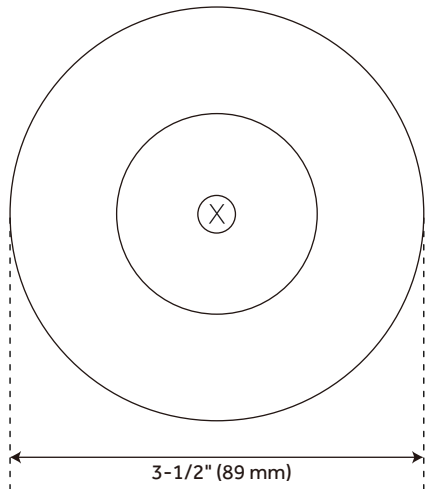

Shower Arm Extension: 12-3/8"

Shower Arm Height: 5-3/8"

Shower Head IPS: 1/2"

Shower Head Swivel: Yes

Hand Shower Length: 8-7/8"

Hand Shower Hose Length: 60"

Hand Shower Material: ABS

Hand Shower Flow Rate: 1.8 gpm (6.8 L/min) @ 80 psi

All dimensions and specifications are nominal and may vary. Use actual products for accuracy in critical situations.

LEXIA 3-WAY IN-WALL SHOWER DIVERTER

All dimensions and specifications are nominal and may vary. Use actual products for accuracy in critical situations.

LEXIA DIVERTER ROUGH-IN VALVE

All dimensions and specifications are nominal and may vary. Use actual products for accuracy in critical situations.

LEXIA IN-WALL SHOWER VOLUME CONTROL TRIM

All dimensions and specifications are nominal and may vary. Use actual products for accuracy in critical situations.

LEXIA VOLUME CONTROL ROUGH-IN VALVE

All dimensions and specifications are nominal and may vary. Use actual products for accuracy in critical situations.

LEXIA WALL-MOUNT SHOWER HEAD

All dimensions and specifications are nominal and may vary. Use actual products for accuracy in critical situations.