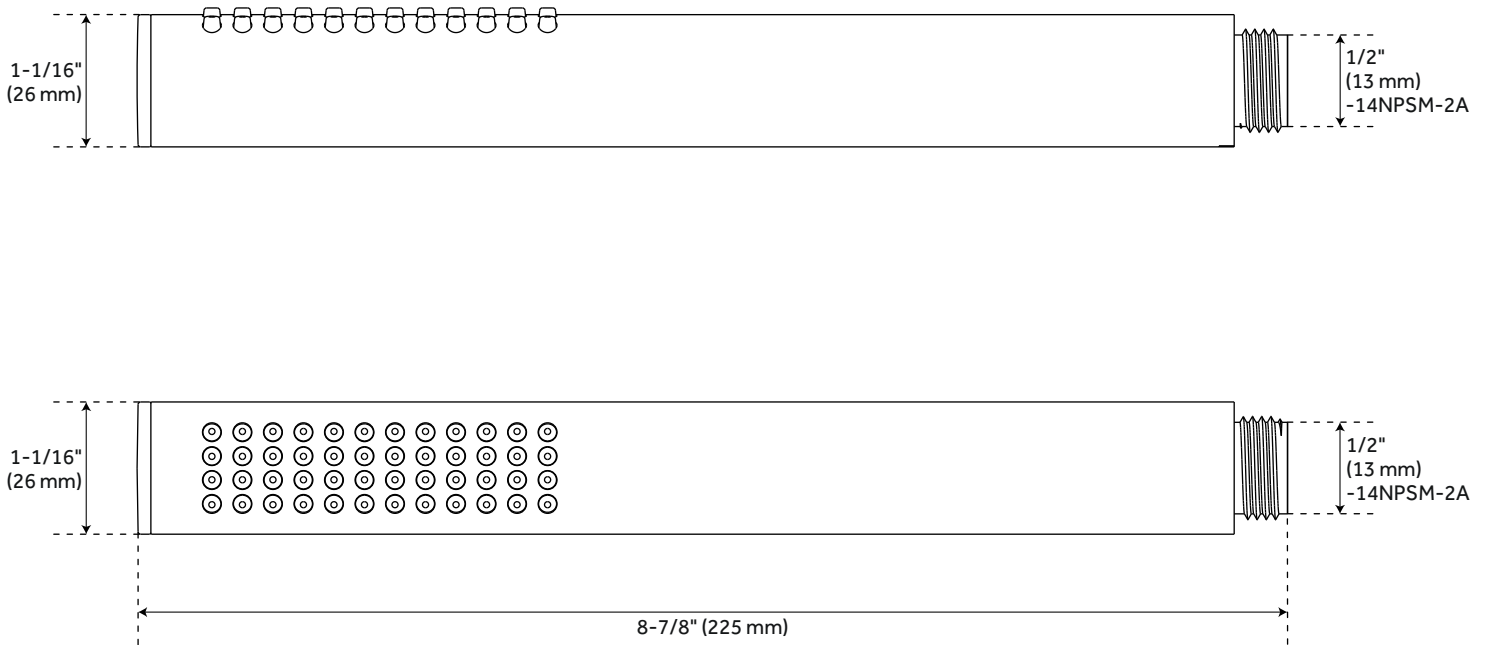

LEXIA HAND SHOWER

All dimensions and specifications are nominal and may vary. Use actual products for accuracy in critical situations.