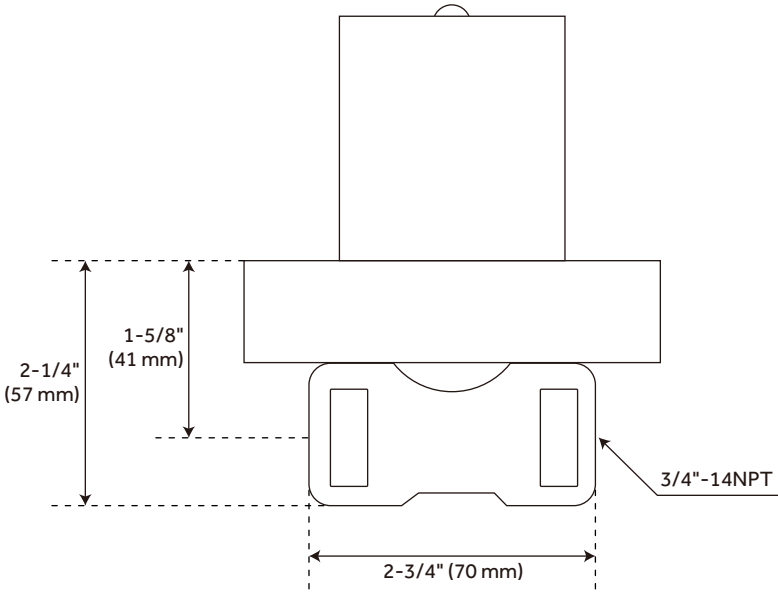

Shower Arm Extension: 12-3/8"

Shower Arm Height: 5-3/8"

Shower Head IPS: 1/2"

Shower Head Swivel: Yes

Hand Shower Length: 8-7/8"

Hand Shower Hose Length: 60"

Hand Shower Material: ABS

Hand Shower Flow Rate: 1.8 gpm (6.8 L/min) @ 80 psi

All dimensions and specifications are nominal and may vary. Use actual products for accuracy in critical situations.

LEXIA 3-WAY IN-WALL SHOWER DIVERTER

All dimensions and specifications are nominal and may vary. Use actual products for accuracy in critical situations.

LEXIA DIVERTER ROUGH-IN VALVE

All dimensions and specifications are nominal and may vary. Use actual products for accuracy in critical situations.

LEXIA IN-WALL SHOWER VOLUME CONTROL TRIM

All dimensions and specifications are nominal and may vary. Use actual products for accuracy in critical situations.

LEXIA VOLUME CONTROL ROUGH-IN VALVE

All dimensions and specifications are nominal and may vary. Use actual products for accuracy in critical situations.

LEXIA WALL-MOUNT SHOWER HEAD

All dimensions and specifications are nominal and may vary. Use actual products for accuracy in critical situations.