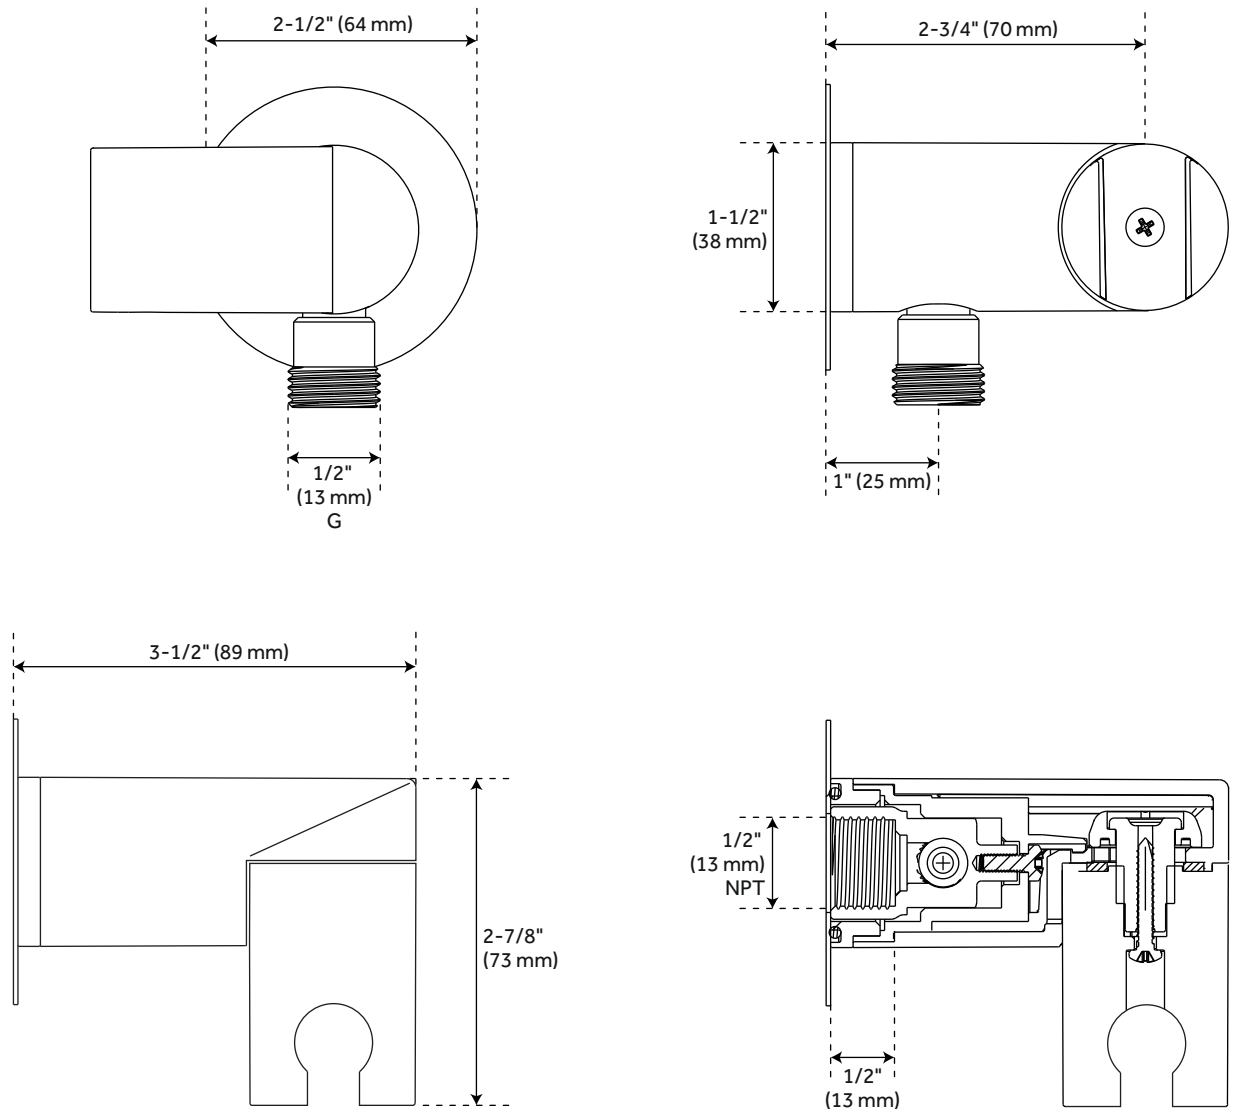

Shower Arm Extension: 12-3/8"

Shower Arm Height: 5-3/8"

Shower Head IPS: 1/2"

Shower Head Swivel: Yes

Hand Shower Length: 8-7/8"

Hand Shower Hose Length: 60"

Hand Shower Material: ABS

Hand Shower Flow Rate: 1.8 gpm (6.8 L/min) @ 80 psi

LEXIA VOLUME CONTROL ROUGH-IN VALVE

All dimensions and specifications are nominal and may vary. Use actual products for accuracy in critical situations.

LEXIA WALL-MOUNT SHOWER HEAD

All dimensions and specifications are nominal and may vary. Use actual products for accuracy in critical situations.

LEXIA WALL-MOUNT SHOWER ARM

All dimensions and specifications are nominal and may vary. Use actual products for accuracy in critical situations.

LEXIA HAND SHOWER

All dimensions and specifications are nominal and may vary. Use actual products for accuracy in critical situations.

LEXIA HAND SHOWER HOSE

All dimensions and specifications are nominal and may vary. Use actual products for accuracy in critical situations.

LEXIA SWIVEL WATER SUPPLY ELBOW AND BRACKET

All dimensions and specifications are nominal and may vary. Use actual products for accuracy in critical situations.