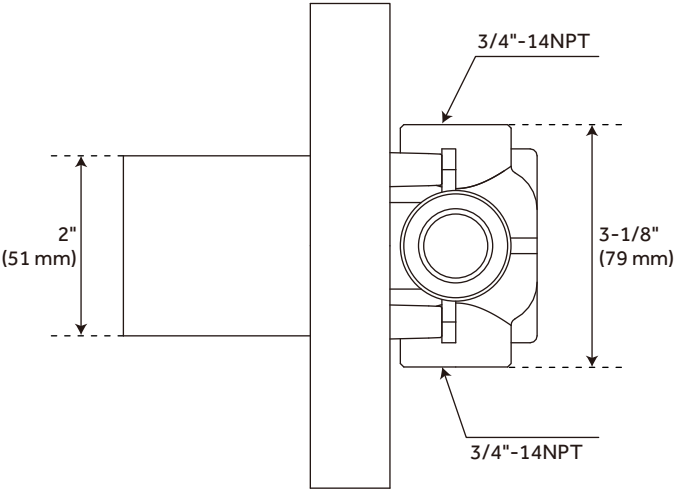

Shower Arm Extension: 12-3/8"

Shower Arm Height: 5-3/8"

Shower Head IPS: 1/2"

Shower Head Swivel: Yes

Hand Shower Length: 8-7/8"

Hand Shower Hose Length: 60"

Hand Shower Material: ABS

Hand Shower Flow Rate: 1.8 gpm (6.8 L/min) @ 80 psi

ADDITIONAL FEATURES

- Thermostatic technology keeps shower temperature within 1 degree Celsius.
- Temperature outlet factory calibrated to 104 degrees Fahrenheit and can be easily adjusted up or down to user's comfort level.
- Six total settings allow for shared water flow between outlets, giving you the ability to use two functions at once.
- Metal handles.
- Single function shower head (full spray) with easy-clean silicone nozzles.
- Single function hand shower.
- 60" - 72" stretchable metal shower hose.
- Adjustable angle for hand shower mount.
- Body spray jet swivels with a 3-9/16" surface area.
- Body spray flow rate: 2.5 gpm (9.5L/min) max @ 80 psi.
- Must be installed in accordance with provided installation instructions.
- Recommended valve installation depth 1-5/8" to 2-3/8"
- Included Rough-in valves:
 - Thermostatic rough-in valve features scald guard protection, high temperature limit stop, integral water stops and check valve, a ceramic cartridge, and a bronze valve body.
 - Volume control rough-in valve features a ceramic disc cartridge and brass valve body.
 - Diverter valve features a ceramic disc cartridge and brass valve body. An available Single-Function Diverter valve Cartridge restricts water flow to one outlet at a time.

REVISED 1/23/2024

LEXIA THERMOSTATIC SHOWER VALVE TRIM

All dimensions and specifications are nominal and may vary. Use actual products for accuracy in critical situations.

LEXIA THERMOSTATIC SHOWER ROUGH-IN VALVE

All dimensions and specifications are nominal and may vary. Use actual products for accuracy in critical situations.

LEXIA 3-WAY IN-WALL SHOWER DIVERTER

All dimensions and specifications are nominal and may vary. Use actual products for accuracy in critical situations.