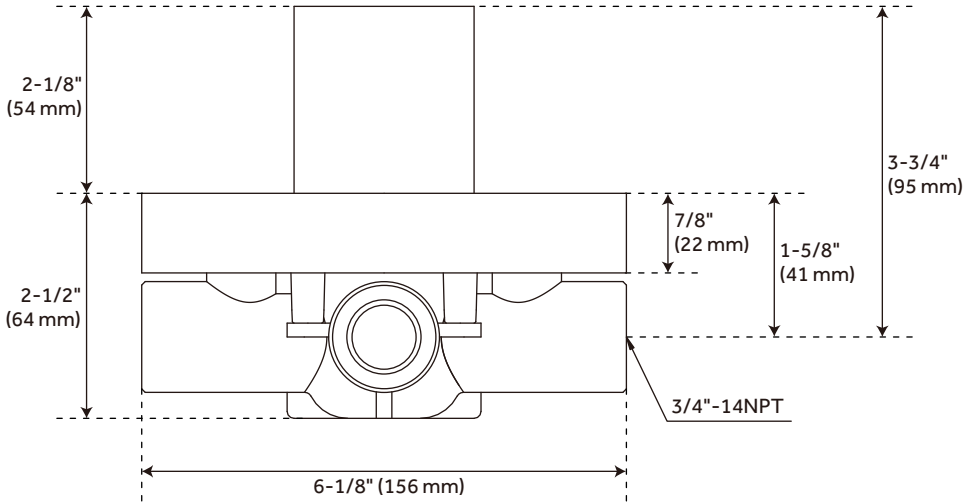

Shower Arm Extension: 12-3/8"

Shower Arm Height: 5-3/8"

Shower Head IPS: 1/2"

Shower Head Swivel: Yes

Hand Shower Length: 8-7/8"

Hand Shower Hose Length: 60"

Hand Shower Material: ABS

Hand Shower Flow Rate: 1.8 gpm (6.8 L/min) @ 80 psi

ADDITIONAL FEATURES

- Thermostatic technology keeps shower temperature within 1 degree Celsius.
- Temperature outlet factory calibrated to 104 degrees Fahrenheit and can be easily adjusted up or down to user's comfort level.
- Six total settings allow for shared water flow between outlets, giving you the ability to use two functions at once.
- Metal handles.
- Single function shower head (full spray) with easy-clean silicone nozzles.
- Single function hand shower.
- 60" - 72" stretchable metal shower hose.
- Adjustable angle for hand shower mount.
- Body spray jet swivels with a 3-9/16" surface area.
- Body spray flow rate: 2.5 gpm (9.5L/min) max @ 80 psi.
- Must be installed in accordance with provided installation instructions.
- Recommended valve installation depth 1-5/8" to 2-3/8"
- Included Rough-in valves:
 - Thermostatic rough-in valve features scald guard protection, high temperature limit stop, integral water stops and check valve, a ceramic cartridge, and a bronze valve body.
 - Volume control rough-in valve features a ceramic disc cartridge and brass valve body.
 - Diverter valve features a ceramic disc cartridge and brass valve body. An available Single-Function Diverter valve Cartridge restricts water flow to one outlet at a time.

REVISED 1/23/2024

LEXIA THERMOSTATIC SHOWER VALVE TRIM

All dimensions and specifications are nominal and may vary. Use actual products for accuracy in critical situations.

LEXIA THERMOSTATIC SHOWER ROUGH-IN VALVE

All dimensions and specifications are nominal and may vary. Use actual products for accuracy in critical situations.

LEXIA 3-WAY IN-WALL SHOWER DIVERTER

All dimensions and specifications are nominal and may vary. Use actual products for accuracy in critical situations.