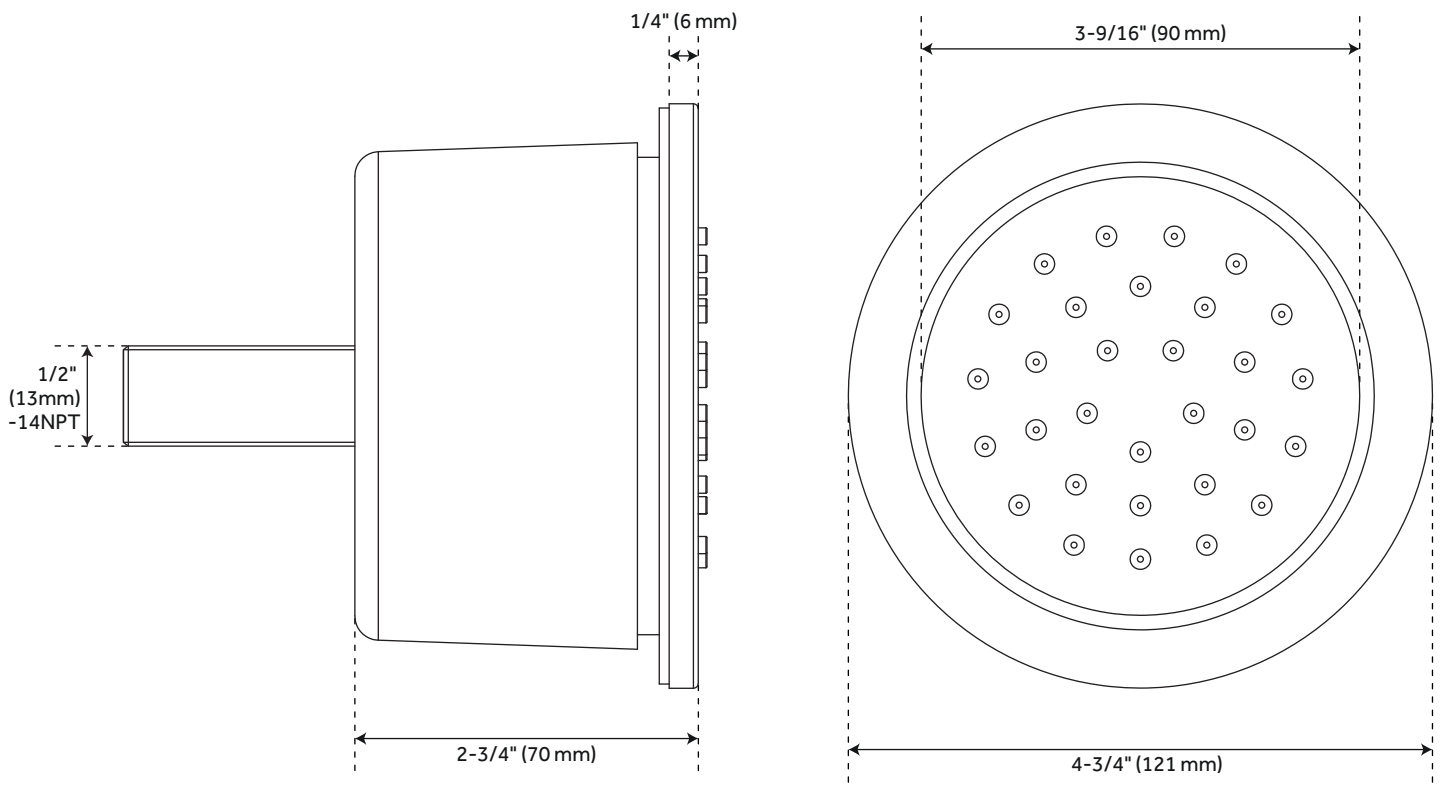

LEXIA BODY SPRAY

All dimensions and specifications are nominal and may vary. Use actual products for accuracy in critical situations.