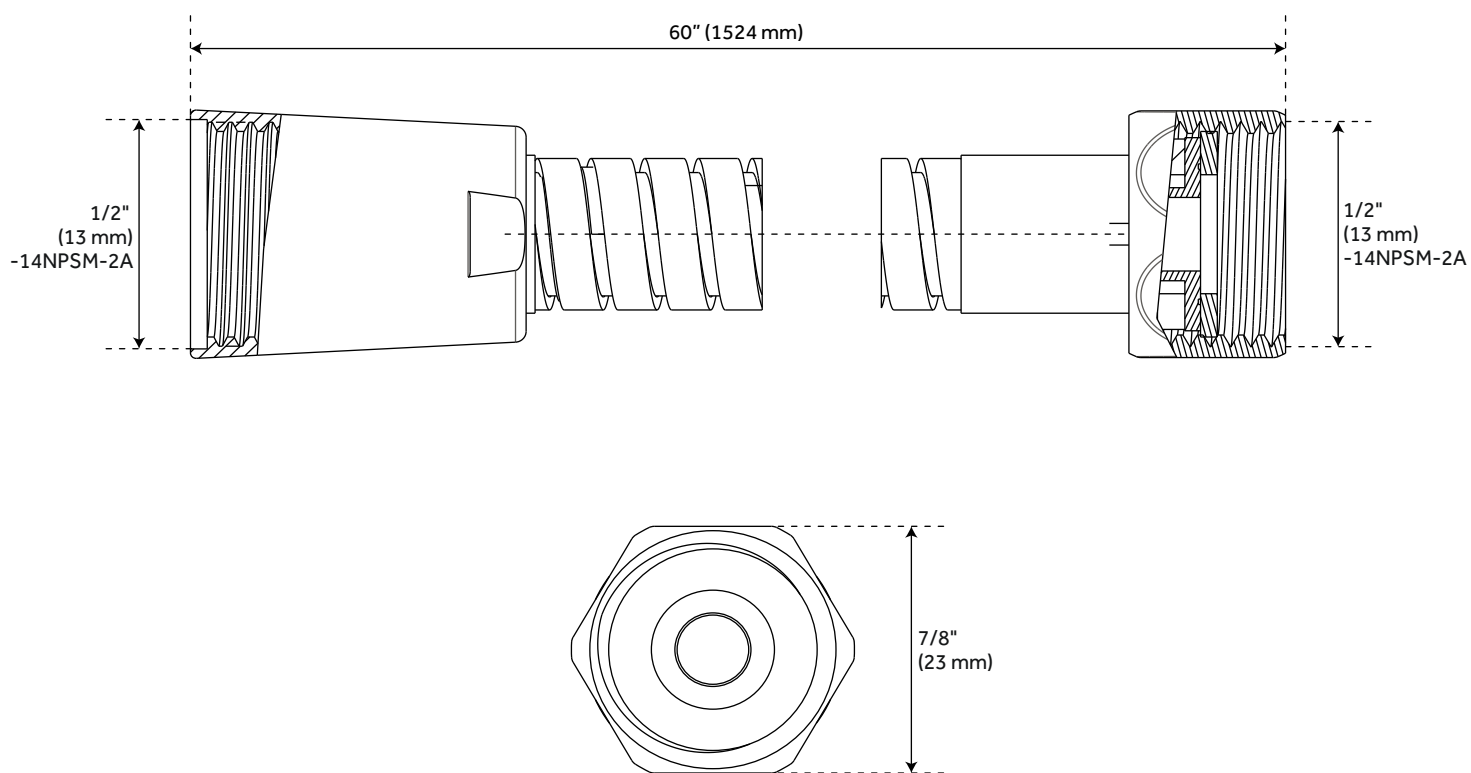

Shower Arm Extension: 12-3/8"

Shower Arm Height: 5-3/8"

Shower Head IPS: 1/2"

Shower Head Swivel: Yes

Hand Shower Length: 8-7/8"

Hand Shower Hose Length: 60"

Hand Shower Material: ABS

Hand Shower Flow Rate: 1.8 gpm (6.8 L/min) @ 80 psi

LEXIA VOLUME CONTROL ROUGH-IN VALVE

All dimensions and specifications are nominal and may vary. Use actual products for accuracy in critical situations.

LEXIA WALL-MOUNT SHOWER HEAD

All dimensions and specifications are nominal and may vary. Use actual products for accuracy in critical situations.

LEXIA WALL-MOUNT SHOWER ARM

All dimensions and specifications are nominal and may vary. Use actual products for accuracy in critical situations.

LEXIA HAND SHOWER

All dimensions and specifications are nominal and may vary. Use actual products for accuracy in critical situations.

LEXIA HAND SHOWER HOSE

All dimensions and specifications are nominal and may vary. Use actual products for accuracy in critical situations.

LEXIA SWIVEL WATER SUPPLY ELBOW AND BRACKET

All dimensions and specifications are nominal and may vary. Use actual products for accuracy in critical situations.