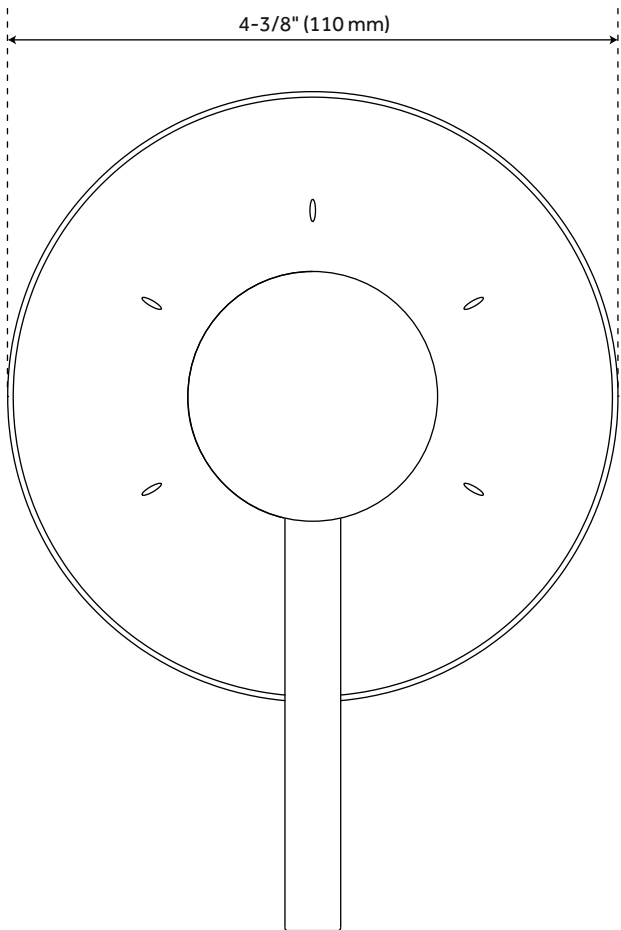

Shower Arm Extension: 12-3/8"

Shower Arm Height: 5-3/8"

Shower Head IPS: 1/2"

Shower Head Swivel: Yes

Hand Shower Length: 8-7/8"

Hand Shower Hose Length: 60"

Hand Shower Material: ABS

Hand Shower Flow Rate: 1.8 gpm (6.8 L/min) @ 80 psi

ADDITIONAL FEATURES

- Thermostatic technology keeps shower temperature within 1 degree Celsius.
- Temperature outlet factory calibrated to 104 degrees Fahrenheit and can be easily adjusted up or down to user's comfort level.
- Six total settings allow for shared water flow between outlets, giving you the ability to use two functions at once.
- Metal handles.
- Single function shower head (full spray) with easy-clean silicone nozzles.
- Single function hand shower.
- 60" - 72" stretchable metal shower hose.
- Adjustable angle for hand shower mount.
- Body spray jet swivels with a 3-9/16" surface area.
- Body spray flow rate: 2.5 gpm (9.5L/min) max @ 80 psi.
- Must be installed in accordance with provided installation instructions.
- Recommended valve installation depth 1-5/8" to 2-3/8"
- Included Rough-in valves:
 - Thermostatic rough-in valve features scald guard protection, high temperature limit stop, integral water stops and check valve, a ceramic cartridge, and a bronze valve body.
 - Volume control rough-in valve features a ceramic disc cartridge and brass valve body.
 - Diverter valve features a ceramic disc cartridge and brass valve body. An available Single-Function Diverter valve Cartridge restricts water flow to one outlet at a time.

REVISED 1/23/2024

LEXIA THERMOSTATIC SHOWER VALVE TRIM

All dimensions and specifications are nominal and may vary. Use actual products for accuracy in critical situations.

LEXIA THERMOSTATIC SHOWER ROUGH-IN VALVE

All dimensions and specifications are nominal and may vary. Use actual products for accuracy in critical situations.

LEXIA 3-WAY IN-WALL SHOWER DIVERTER

All dimensions and specifications are nominal and may vary. Use actual products for accuracy in critical situations.