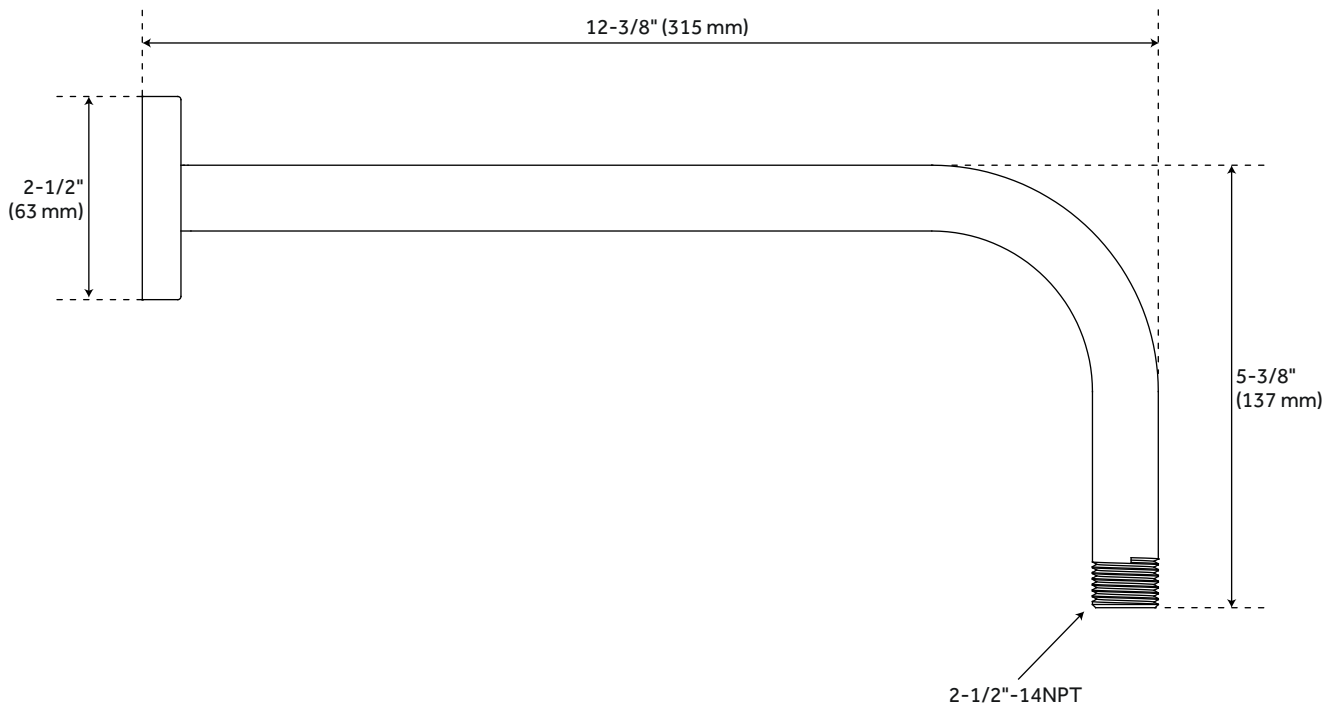

All dimensions and specifications are nominal and may vary. Use actual products for accuracy in critical situations.

LEXIA 3-WAY IN-WALL SHOWER DIVERTER

All dimensions and specifications are nominal and may vary. Use actual products for accuracy in critical situations.

LEXIA DIVERTER ROUGH-IN VALVE

All dimensions and specifications are nominal and may vary. Use actual products for accuracy in critical situations.

LEXIA IN-WALL SHOWER VOLUME CONTROL TRIM

All dimensions and specifications are nominal and may vary. Use actual products for accuracy in critical situations.

LEXIA VOLUME CONTROL ROUGH-IN VALVE

All dimensions and specifications are nominal and may vary. Use actual products for accuracy in critical situations.

LEXIA WALL-MOUNT SHOWER HEAD

All dimensions and specifications are nominal and may vary. Use actual products for accuracy in critical situations.

LEXIA WALL-MOUNT SHOWER ARM

All dimensions and specifications are nominal and may vary. Use actual products for accuracy in critical situations.

LEXIA HAND SHOWER

All dimensions and specifications are nominal and may vary. Use actual products for accuracy in critical situations.