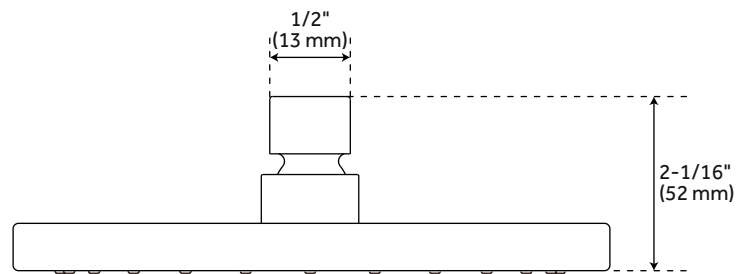

All dimensions and specifications are nominal and may vary. Use actual products for accuracy in critical situations.

LEXIA 3-WAY IN-WALL SHOWER DIVERTER

All dimensions and specifications are nominal and may vary. Use actual products for accuracy in critical situations.

LEXIA DIVERTER ROUGH-IN VALVE

All dimensions and specifications are nominal and may vary. Use actual products for accuracy in critical situations.

LEXIA IN-WALL SHOWER VOLUME CONTROL TRIM

All dimensions and specifications are nominal and may vary. Use actual products for accuracy in critical situations.

LEXIA VOLUME CONTROL ROUGH-IN VALVE

All dimensions and specifications are nominal and may vary. Use actual products for accuracy in critical situations.

LEXIA WALL-MOUNT SHOWER HEAD

All dimensions and specifications are nominal and may vary. Use actual products for accuracy in critical situations.