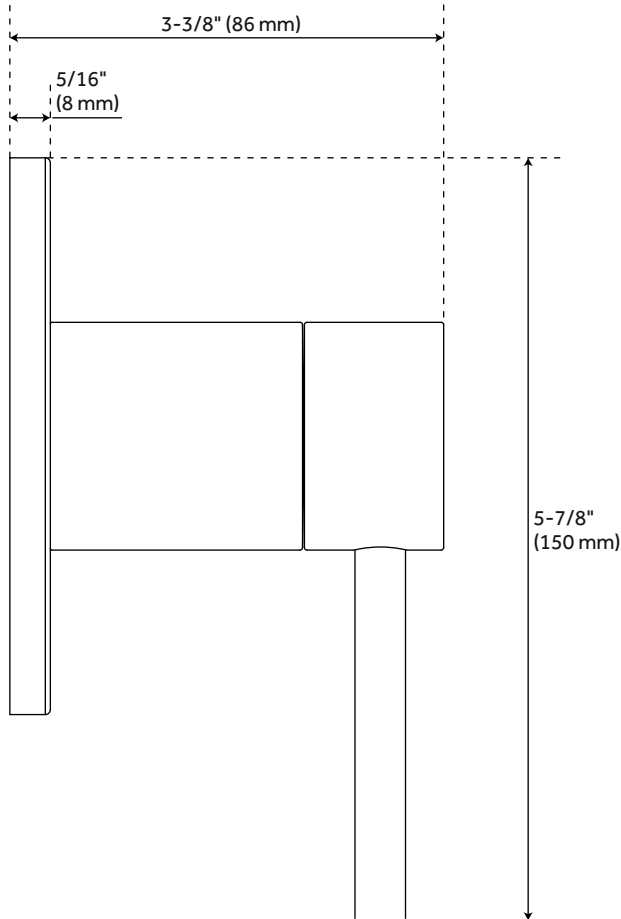

Shower Arm Extension: 12-3/8"

Shower Arm Height: 5-3/8"

Shower Head IPS: 1/2"

Shower Head Swivel: Yes

Hand Shower Length: 8-7/8"

Hand Shower Hose Length: 60"

Hand Shower Material: ABS

Hand Shower Flow Rate: 1.8 gpm (6.8 L/min) @ 80 psi

All dimensions and specifications are nominal and may vary. Use actual products for accuracy in critical situations.

LEXIA 3-WAY IN-WALL SHOWER DIVERTER

All dimensions and specifications are nominal and may vary. Use actual products for accuracy in critical situations.

LEXIA DIVERTER ROUGH-IN VALVE

All dimensions and specifications are nominal and may vary. Use actual products for accuracy in critical situations.

LEXIA IN-WALL SHOWER VOLUME CONTROL TRIM

All dimensions and specifications are nominal and may vary. Use actual products for accuracy in critical situations.

LEXIA VOLUME CONTROL ROUGH-IN VALVE

All dimensions and specifications are nominal and may vary. Use actual products for accuracy in critical situations.

LEXIA WALL-MOUNT SHOWER HEAD

All dimensions and specifications are nominal and may vary. Use actual products for accuracy in critical situations.