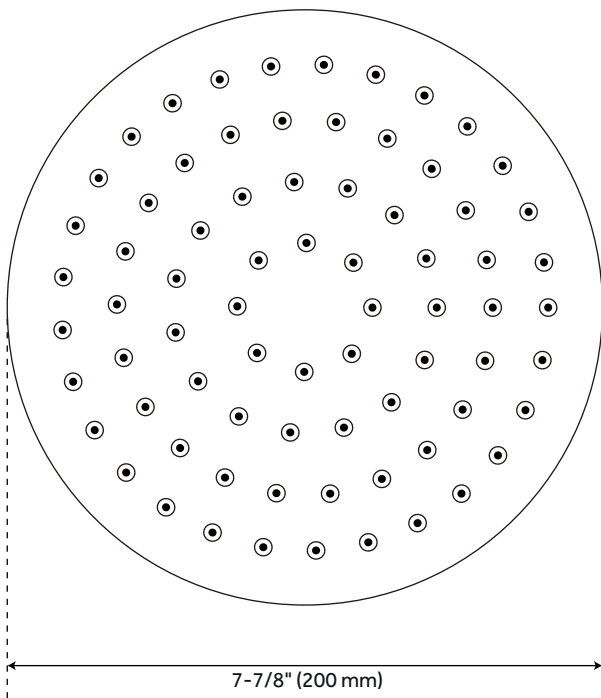

LEXIA DIVERTER ROUGH-IN VALVE

All dimensions and specifications are nominal and may vary. Use actual products for accuracy in critical situations.

LEXIA IN-WALL SHOWER VOLUME CONTROL TRIM

All dimensions and specifications are nominal and may vary. Use actual products for accuracy in critical situations.

LEXIA VOLUME CONTROL ROUGH-IN VALVE

All dimensions and specifications are nominal and may vary. Use actual products for accuracy in critical situations.

LEXIA WALL-MOUNT SHOWER HEAD

All dimensions and specifications are nominal and may vary. Use actual products for accuracy in critical situations.