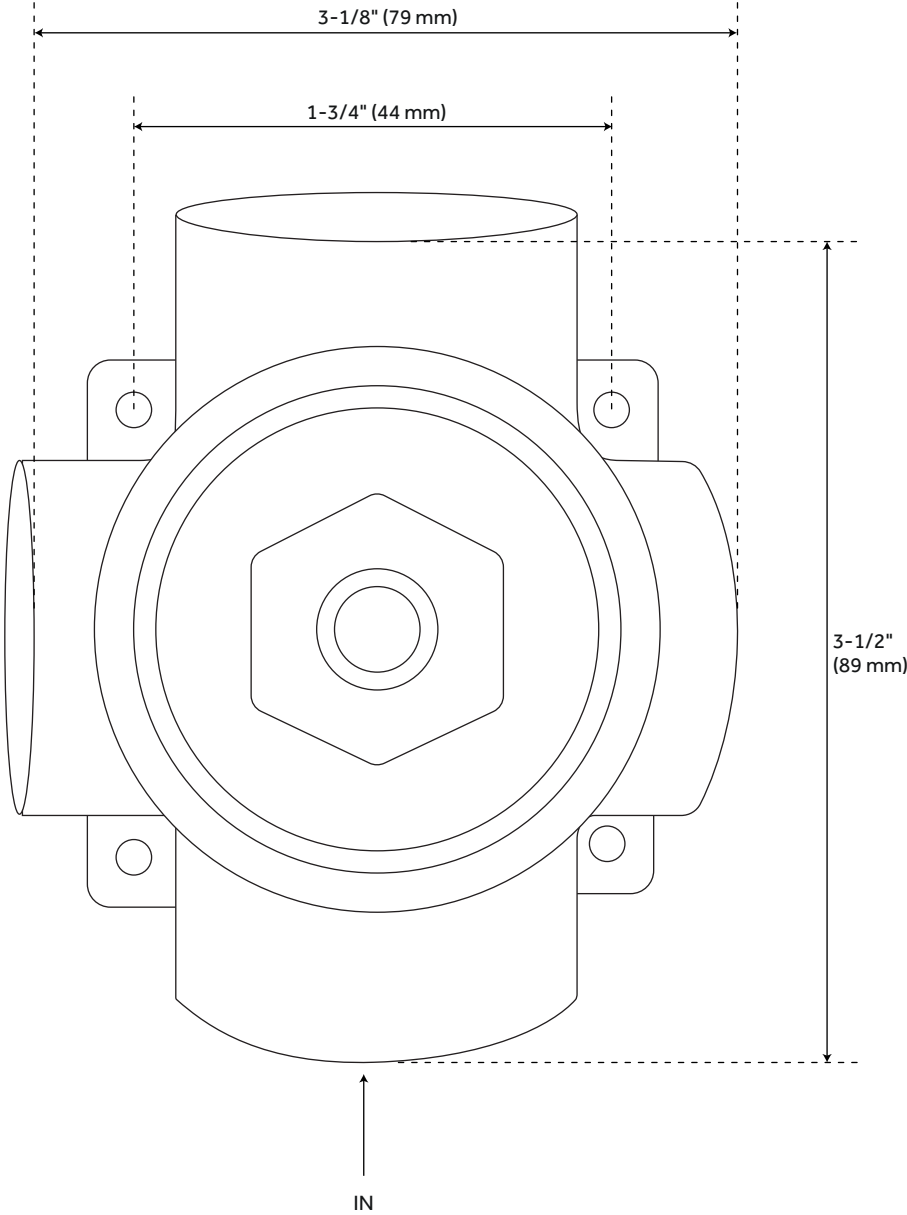

LEXIA DIVERTER ROUGH-IN VALVE

All dimensions and specifications are nominal and may vary. Use actual products for accuracy in critical situations.