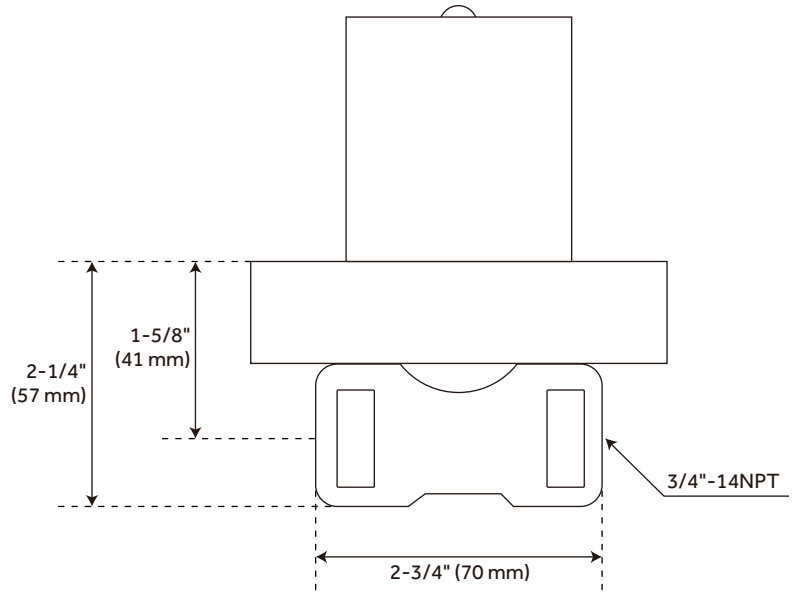

Shower Head Diameter: 7-7/8"

Shower Head Material: ABS

Shower Head Spray: Rainfall

Shower Arm Included: Yes

Shower Arm Extension: 12-3/8"

Shower Arm Height: 5-3/8"

Shower Head IPS: 1/2"

Shower Head Swivel: Yes

All dimensions and specifications are nominal and may vary. Use actual products for accuracy in critical situations.

LEXIA 3-WAY IN-WALL SHOWER DIVERTER

All dimensions and specifications are nominal and may vary. Use actual products for accuracy in critical situations.

LEXIA DIVERTER ROUGH-IN VALVE

All dimensions and specifications are nominal and may vary. Use actual products for accuracy in critical situations.

LEXIA IN-WALL SHOWER VOLUME CONTROL TRIM

All dimensions and specifications are nominal and may vary. Use actual products for accuracy in critical situations.

LEXIA VOLUME CONTROL ROUGH-IN VALVE

All dimensions and specifications are nominal and may vary. Use actual products for accuracy in critical situations.

LEXIA WALL-MOUNT SHOWER HEAD

All dimensions and specifications are nominal and may vary. Use actual products for accuracy in critical situations.