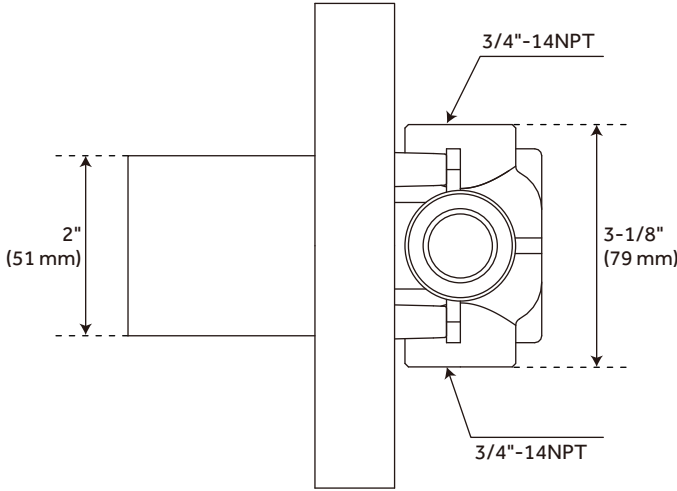

Slide Bar Length: 28"

Hand Shower Length: 8-7/8"

Hand Shower Hose Length: 60"

Hand Shower Material: ABS

Hand Shower Flow Rate: 1.8 gpm (6.8 L/min) @ 80 psi

Diverter Included: Yes

Diverter Outlets: 3

Rainfall Shower Head Flow Rate: 1.8 gpm (6.8 L/min) @ 80 psi

ADDITIONAL FEATURES

- Thermostatic technology keeps shower temperature within 1 degree Celsius.
- Temperature outlet factory calibrated to 104 degrees Fahrenheit and can be easily adjusted up or down to user's comfort level.
- Six total settings allow for shared water flow between outlets, giving you the ability to use two functions at once.
- Metal handles.
- Single function shower head (full spray) with easy-clean silicone nozzles.
- Single function hand shower.
- 60" - 72" stretchable metal shower hose.
- Adjustable angle for hand shower mount.
- Must be installed in accordance with provided installation instructions.
- Recommended valve installation depth 1-5/8" to 2-3/8"
- Included Rough-in valves:
 - Thermostatic rough-in valve features scald guard protection, high temperature limit stop, integral water stops and check valve, a ceramic cartridge, and a bronze valve body.
 - Volume control rough-in valve features a ceramic disc cartridge and brass valve body.
 - Diverter valve features a ceramic disc cartridge and brass valve body. An available Single-Function Diverter valve Cartridge restricts water flow to one outlet at a time.

REVISED 1/23/2024

LEXIA THERMOSTATIC SHOWER VALVE TRIM

All dimensions and specifications are nominal and may vary. Use actual products for accuracy in critical situations.

LEXIA THERMOSTATIC SHOWER ROUGH-IN VALVE

All dimensions and specifications are nominal and may vary. Use actual products for accuracy in critical situations.

LEXIA 3-WAY IN-WALL SHOWER DIVERTER

All dimensions and specifications are nominal and may vary. Use actual products for accuracy in critical situations.