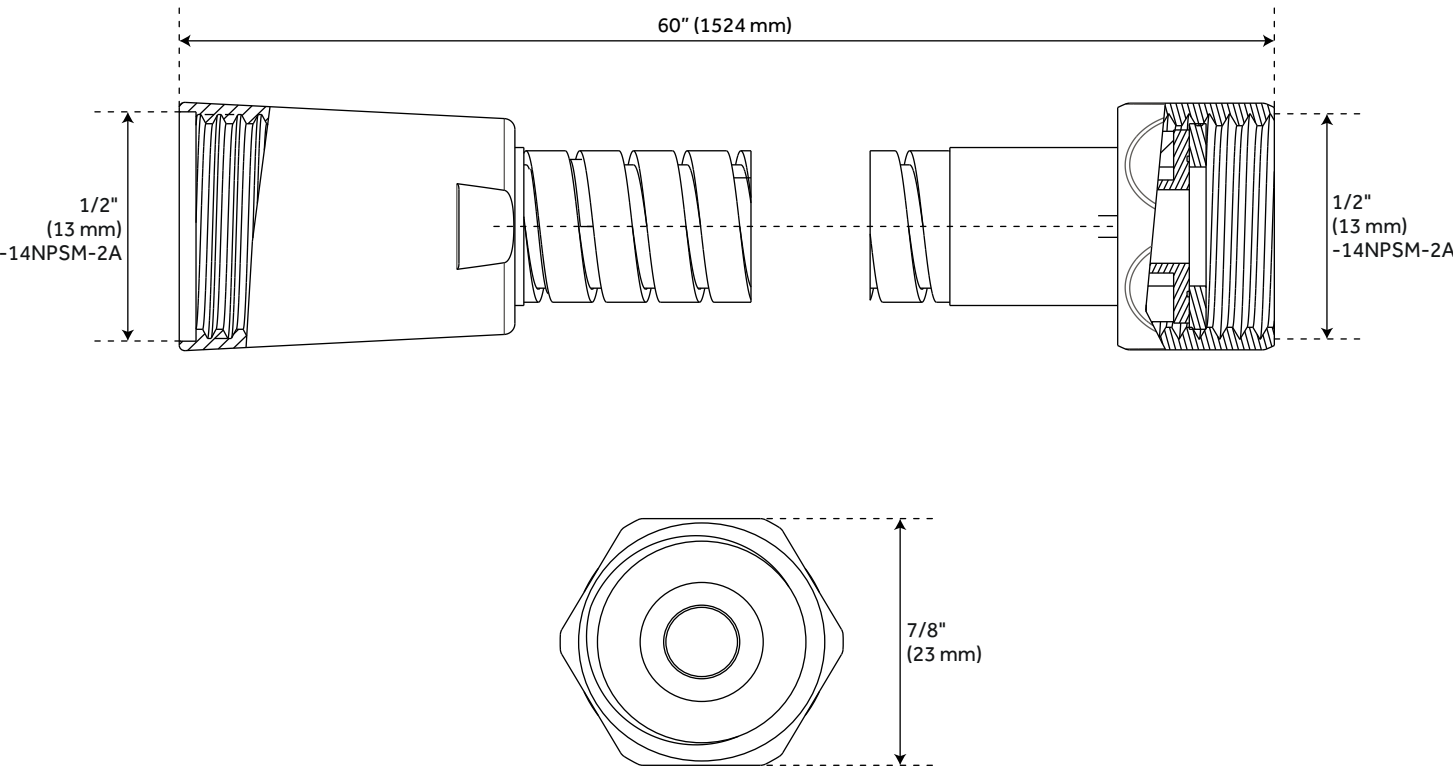

Shower Head Diameter: 7-7/8"

Shower Head Material: ABS

Shower Head Spray: Rainfall

Shower Arm Included: Yes

Shower Arm Extension: 12-3/8"

Shower Arm Height: 5-3/8"

Shower Head IPS: 1/2"

Shower Head Swivel: Yes

LEXIA VOLUME CONTROL ROUGH-IN VALVE

All dimensions and specifications are nominal and may vary. Use actual products for accuracy in critical situations.

LEXIA WALL-MOUNT SHOWER HEAD

All dimensions and specifications are nominal and may vary. Use actual products for accuracy in critical situations.

LEXIA WALL-MOUNT SHOWER ARM

All dimensions and specifications are nominal and may vary. Use actual products for accuracy in critical situations.

LEXIA HAND SHOWER

All dimensions and specifications are nominal and may vary. Use actual products for accuracy in critical situations.

LEXIA SLIDE BAR

All dimensions and specifications are nominal and may vary. Use actual products for accuracy in critical situations.

LEXIA HAND SHOWER HOSE

All dimensions and specifications are nominal and may vary. Use actual products for accuracy in critical situations.