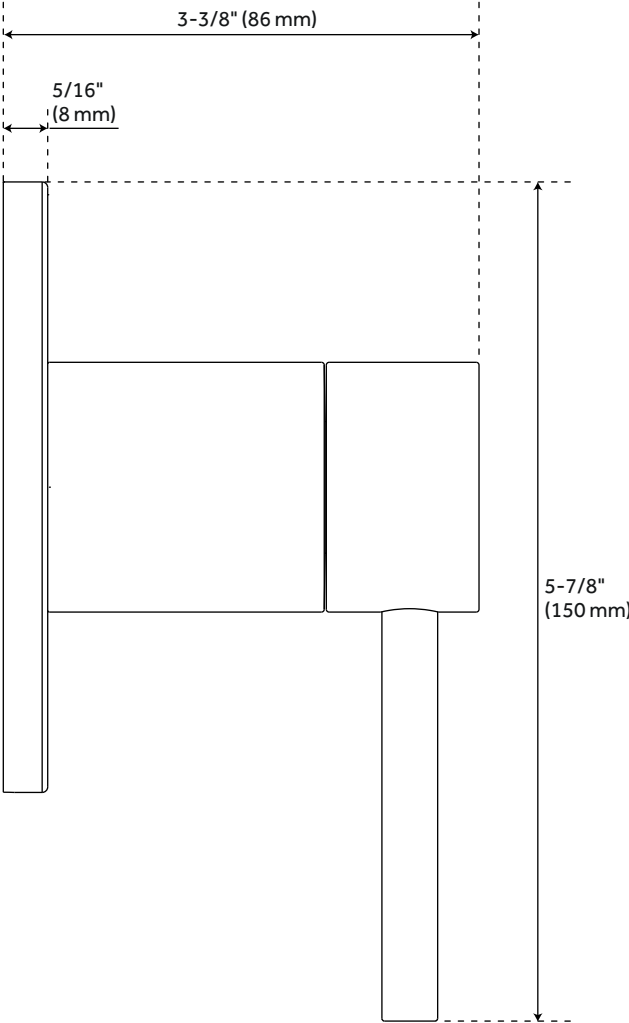

Shower Head Diameter: 7-7/8"

Shower Head Material: ABS

Shower Head Spray: Rainfall

Shower Arm Included: Yes

Shower Arm Extension: 12-3/8"

Shower Arm Height: 5-3/8"

Shower Head IPS: 1/2"

Shower Head Swivel: Yes

Slide Bar Length: 28"

Hand Shower Length: 8-7/8"

Hand Shower Hose Length: 60"

Hand Shower Material: ABS

Hand Shower Flow Rate: 1.8 gpm (6.8 L/min) @ 80 psi

Diverter Included: Yes

Diverter Outlets: 3

Rainfall Shower Head Flow Rate: 1.8 gpm (6.8 L/min) @ 80 psi

REVISED 1/23/2024

LEXIA THERMOSTATIC SHOWER VALVE TRIM

All dimensions and specifications are nominal and may vary. Use actual products for accuracy in critical situations.

LEXIA THERMOSTATIC SHOWER ROUGH-IN VALVE

All dimensions and specifications are nominal and may vary. Use actual products for accuracy in critical situations.

LEXIA 3-WAY IN-WALL SHOWER DIVERTER

All dimensions and specifications are nominal and may vary. Use actual products for accuracy in critical situations.