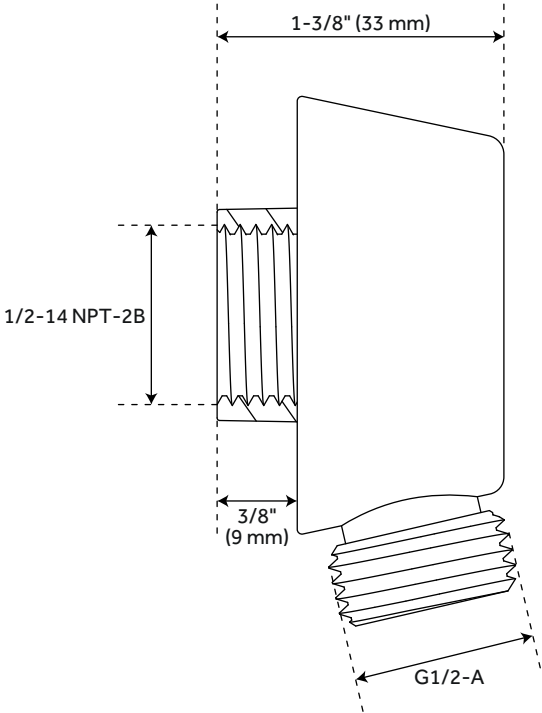

Shower Head Diameter: 7-7/8"

Shower Head Material: ABS

Shower Head Spray: Rainfall

Shower Arm Included: Yes

Shower Arm Extension: 12-3/8"

Shower Arm Height: 5-3/8"

Shower Head IPS: 1/2"

Shower Head Swivel: Yes

LEXIA WALL-MOUNT SHOWER ARM

All dimensions and specifications are nominal and may vary. Use actual products for accuracy in critical situations.

LEXIA HAND SHOWER

All dimensions and specifications are nominal and may vary. Use actual products for accuracy in critical situations.

LEXIA SLIDE BAR

All dimensions and specifications are nominal and may vary. Use actual products for accuracy in critical situations.

LEXIA HAND SHOWER HOSE

All dimensions and specifications are nominal and may vary. Use actual products for accuracy in critical situations.

LEXIA ROUND WATER SUPPLY ELBOW

All dimensions and specifications are nominal and may vary. Use actual products for accuracy in critical situations.