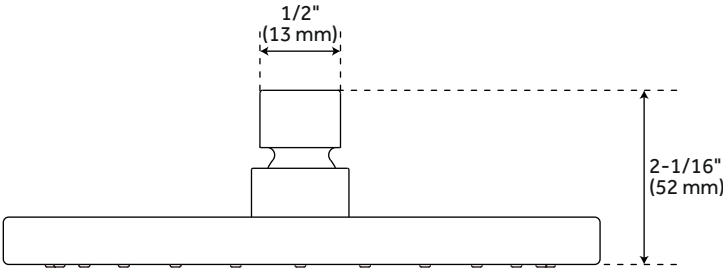

All dimensions and specifications are nominal and may vary. Use actual products for accuracy in critical situations.

LEXIA 3-WAY IN-WALL SHOWER DIVERTER

All dimensions and specifications are nominal and may vary. Use actual products for accuracy in critical situations.

LEXIA DIVERTER ROUGH-IN VALVE

All dimensions and specifications are nominal and may vary. Use actual products for accuracy in critical situations.

LEXIA IN-WALL SHOWER VOLUME CONTROL TRIM

All dimensions and specifications are nominal and may vary. Use actual products for accuracy in critical situations.

LEXIA VOLUME CONTROL ROUGH-IN VALVE

All dimensions and specifications are nominal and may vary. Use actual products for accuracy in critical situations.

LEXIA WALL-MOUNT SHOWER HEAD

All dimensions and specifications are nominal and may vary. Use actual products for accuracy in critical situations.