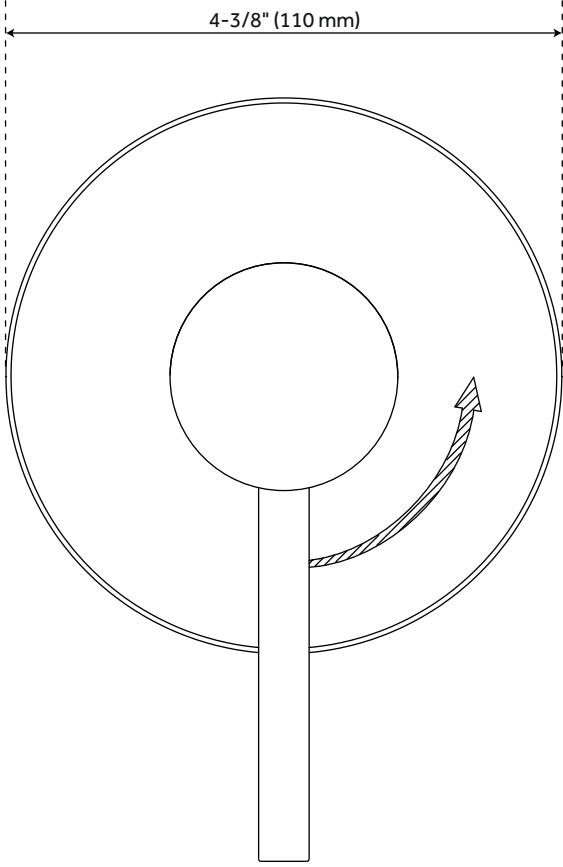

Shower Head Diameter: 7-7/8"

Shower Head Material: ABS

Shower Head Spray: Rainfall

Shower Arm Included: Yes

Shower Arm Extension: 12-3/8"

Shower Arm Height: 5-3/8"

Shower Head IPS: 1/2"

Shower Head Swivel: Yes

Slide Bar Length: 28"

Hand Shower Length: 8-7/8"

Hand Shower Hose Length: 60"

Hand Shower Material: ABS

Hand Shower Flow Rate: 1.8 gpm (6.8 L/min) @ 80 psi

Diverter Included: Yes

Diverter Outlets: 3

Rainfall Shower Head Flow Rate: 1.8 gpm (6.8 L/min) @ 80 psi

All dimensions and specifications are nominal and may vary. Use actual products for accuracy in critical situations.

LEXIA 3-WAY IN-WALL SHOWER DIVERTER

All dimensions and specifications are nominal and may vary. Use actual products for accuracy in critical situations.

LEXIA DIVERTER ROUGH-IN VALVE

All dimensions and specifications are nominal and may vary. Use actual products for accuracy in critical situations.

LEXIA IN-WALL SHOWER VOLUME CONTROL TRIM

All dimensions and specifications are nominal and may vary. Use actual products for accuracy in critical situations.