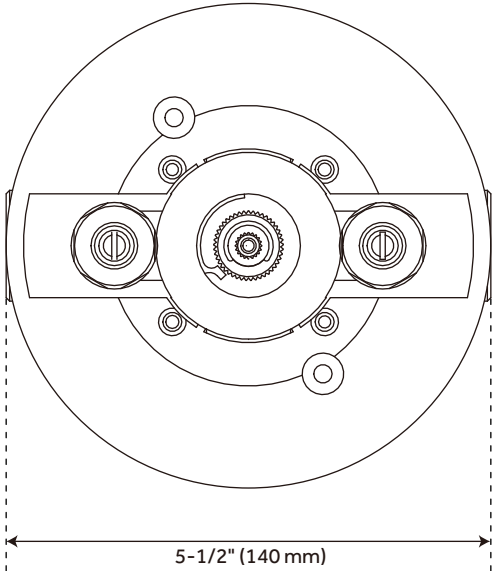

Slide Bar Length: 28"

Hand Shower Length: 8-7/8"

Hand Shower Hose Length: 60"

Hand Shower Material: ABS

Hand Shower Flow Rate: 1.8 gpm (6.8 L/min) @ 80 psi

Diverter Included: Yes

Diverter Outlets: 3

Rainfall Shower Head Flow Rate: 1.8 gpm (6.8 L/min) @ 80 psi

ADDITIONAL FEATURES

- Thermostatic technology keeps shower temperature within 1 degree Celsius.
- Temperature outlet factory calibrated to 104 degrees Fahrenheit and can be easily adjusted up or down to user's comfort level.
- Six total settings allow for shared water flow between outlets, giving you the ability to use two functions at once.
- Metal handles.
- Single function shower head (full spray) with easy-clean silicone nozzles.
- Single function hand shower.
- 60" - 72" stretchable metal shower hose.
- Adjustable angle for hand shower mount.
- Must be installed in accordance with provided installation instructions.
- Recommended valve installation depth 1-5/8" to 2-3/8"
- Included Rough-in valves:
 - Thermostatic rough-in valve features scald guard protection, high temperature limit stop, integral water stops and check valve, a ceramic cartridge, and a bronze valve body.
 - Volume control rough-in valve features a ceramic disc cartridge and brass valve body.
 - Diverter valve features a ceramic disc cartridge and brass valve body. An available Single-Function Diverter valve Cartridge restricts water flow to one outlet at a time.

REVISED 1/23/2024

LEXIA THERMOSTATIC SHOWER VALVE TRIM

All dimensions and specifications are nominal and may vary. Use actual products for accuracy in critical situations.

LEXIA THERMOSTATIC SHOWER ROUGH-IN VALVE

All dimensions and specifications are nominal and may vary. Use actual products for accuracy in critical situations.

LEXIA 3-WAY IN-WALL SHOWER DIVERTER

All dimensions and specifications are nominal and may vary. Use actual products for accuracy in critical situations.