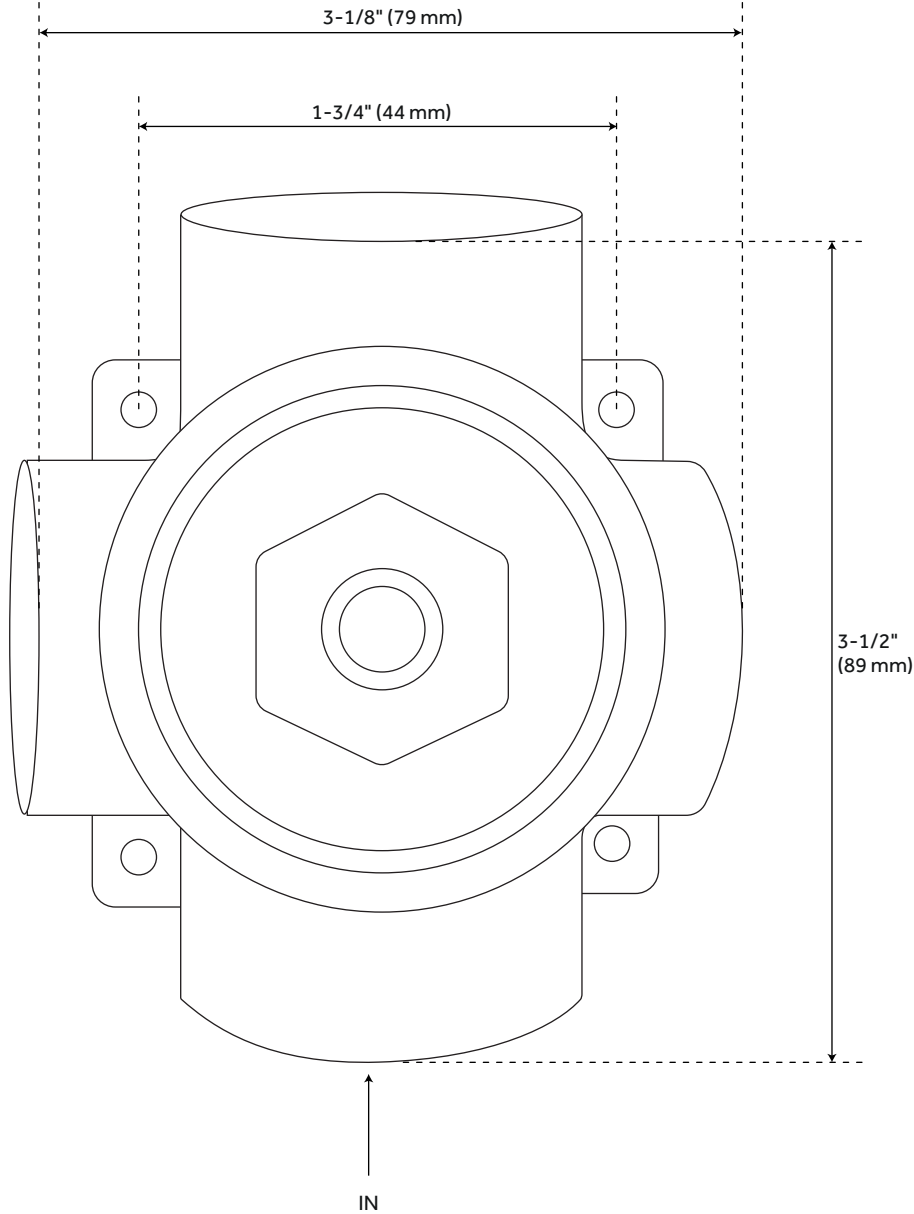

ADDITIONAL FEATURES

- Thermostatic technology keeps shower temperature within 1 degree Celsius.
- Temperature outlet factory calibrated to 104 degrees Fahrenheit and can be easily adjusted up or down to user's comfort level.
- Six total settings allow for shared water flow between outlets, giving you the ability to use two functions at once.
- Metal handles.
- Single function shower head (full spray) with easy-clean silicone nozzles.
- Single function hand shower.
- 60" - 72" stretchable metal shower hose.
- Adjustable angle for hand shower mount.
- Must be installed in accordance with provided installation instructions.
- Recommended valve installation depth 1-5/8" to 2-3/8"
- Included Rough-in valves:
 - Thermostatic rough-in valve features scald guard protection, high temperature limit stop, integral water stops and check valve, a ceramic cartridge, and a bronze valve body.
 - Volume control rough-in valve features a ceramic disc cartridge and brass valve body.
 - Diverter valve features a ceramic disc cartridge and brass valve body. An available Single-Function Diverter valve Cartridge restricts water flow to one outlet at a time.

REVISED 1/23/2024

LEXIA THERMOSTATIC SHOWER VALVE TRIM

All dimensions and specifications are nominal and may vary. Use actual products for accuracy in critical situations.

LEXIA THERMOSTATIC SHOWER ROUGH-IN VALVE

All dimensions and specifications are nominal and may vary. Use actual products for accuracy in critical situations.

LEXIA 3-WAY IN-WALL SHOWER DIVERTER

All dimensions and specifications are nominal and may vary. Use actual products for accuracy in critical situations.

LEXIA DIVERTER ROUGH-IN VALVE

All dimensions and specifications are nominal and may vary. Use actual products for accuracy in critical situations.

LEXIA IN-WALL SHOWER VOLUME CONTROL TRIM

All dimensions and specifications are nominal and may vary. Use actual products for accuracy in critical situations.