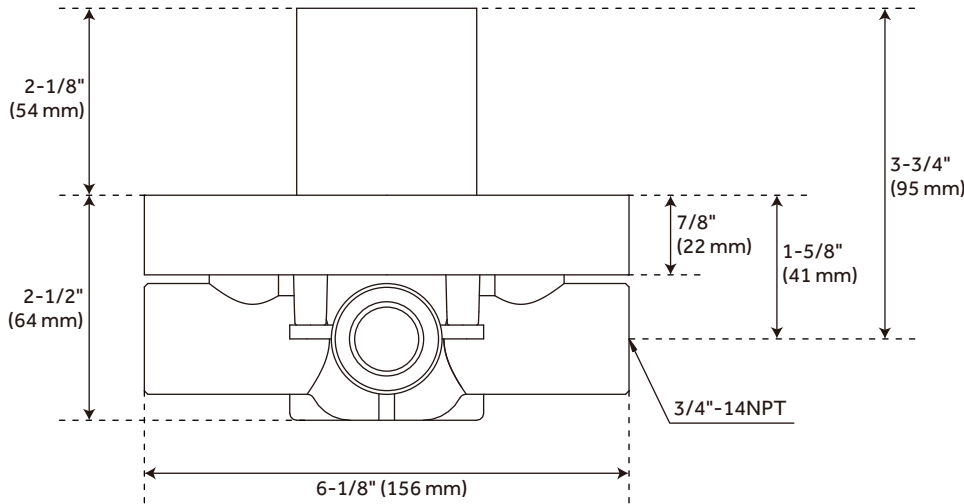

Shower Head Diameter: 7-7/8"

Shower Head Material: ABS

Shower Head Spray: Rainfall

Shower Arm Included: Yes

Shower Arm Extension: 12-3/8"

Shower Arm Height: 5-3/8"

Shower Head IPS: 1/2"

Shower Head Swivel: Yes

Slide Bar Length: 28"

Hand Shower Length: 8-7/8"

Hand Shower Hose Length: 60"

Hand Shower Material: ABS

Hand Shower Flow Rate: 1.8 gpm (6.8 L/min) @ 80 psi

Diverter Included: Yes

Diverter Outlets: 3

Rainfall Shower Head Flow Rate: 1.8 gpm (6.8 L/min) @ 80 psi

ADDITIONAL FEATURES

- Thermostatic technology keeps shower temperature within 1 degree Celsius.
- Temperature outlet factory calibrated to 104 degrees Fahrenheit and can be easily adjusted up or down to user's comfort level.
- Six total settings allow for shared water flow between outlets, giving you the ability to use two functions at once.
- Metal handles.
- Single function shower head (full spray) with easy-clean silicone nozzles.
- Single function hand shower.
- 60" - 72" stretchable metal shower hose.
- Adjustable angle for hand shower mount.
- Must be installed in accordance with provided installation instructions.
- Recommended valve installation depth 1-5/8" to 2-3/8"
- Included Rough-in valves:
 - Thermostatic rough-in valve features scald guard protection, high temperature limit stop, integral water stops and check valve, a ceramic cartridge, and a bronze valve body.
 - Volume control rough-in valve features a ceramic disc cartridge and brass valve body.
 - Diverter valve features a ceramic disc cartridge and brass valve body. An available Single-Function Diverter valve Cartridge restricts water flow to one outlet at a time.

All dimensions and specifications are nominal and may vary. Use actual products for accuracy in critical situations.

LEXIA 3-WAY IN-WALL SHOWER DIVERTER

All dimensions and specifications are nominal and may vary. Use actual products for accuracy in critical situations.