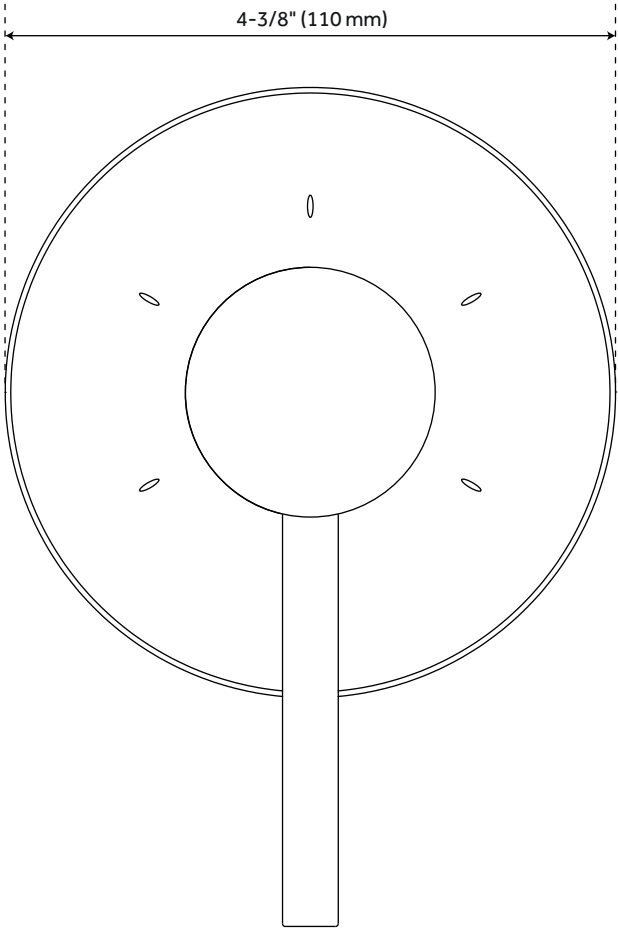

Shower Head Diameter: 7-7/8"

Shower Head Material: ABS

Shower Head Spray: Rainfall

Shower Arm Included: Yes

Shower Arm Extension: 12-3/8"

Shower Arm Height: 5-3/8"

Shower Head IPS: 1/2"

Shower Head Swivel: Yes

Slide Bar Length: 28"

Hand Shower Length: 8-7/8"

Hand Shower Hose Length: 60"

Hand Shower Material: ABS

Hand Shower Flow Rate: 1.8 gpm (6.8 L/min) @ 80 psi

Diverter Included: Yes

Diverter Outlets: 3

Rainfall Shower Head Flow Rate: 1.8 gpm (6.8 L/min) @ 80 psi

REVISED 1/23/2024

LEXIA THERMOSTATIC SHOWER VALVE TRIM

All dimensions and specifications are nominal and may vary. Use actual products for accuracy in critical situations.

LEXIA THERMOSTATIC SHOWER ROUGH-IN VALVE

All dimensions and specifications are nominal and may vary. Use actual products for accuracy in critical situations.

LEXIA 3-WAY IN-WALL SHOWER DIVERTER

All dimensions and specifications are nominal and may vary. Use actual products for accuracy in critical situations.