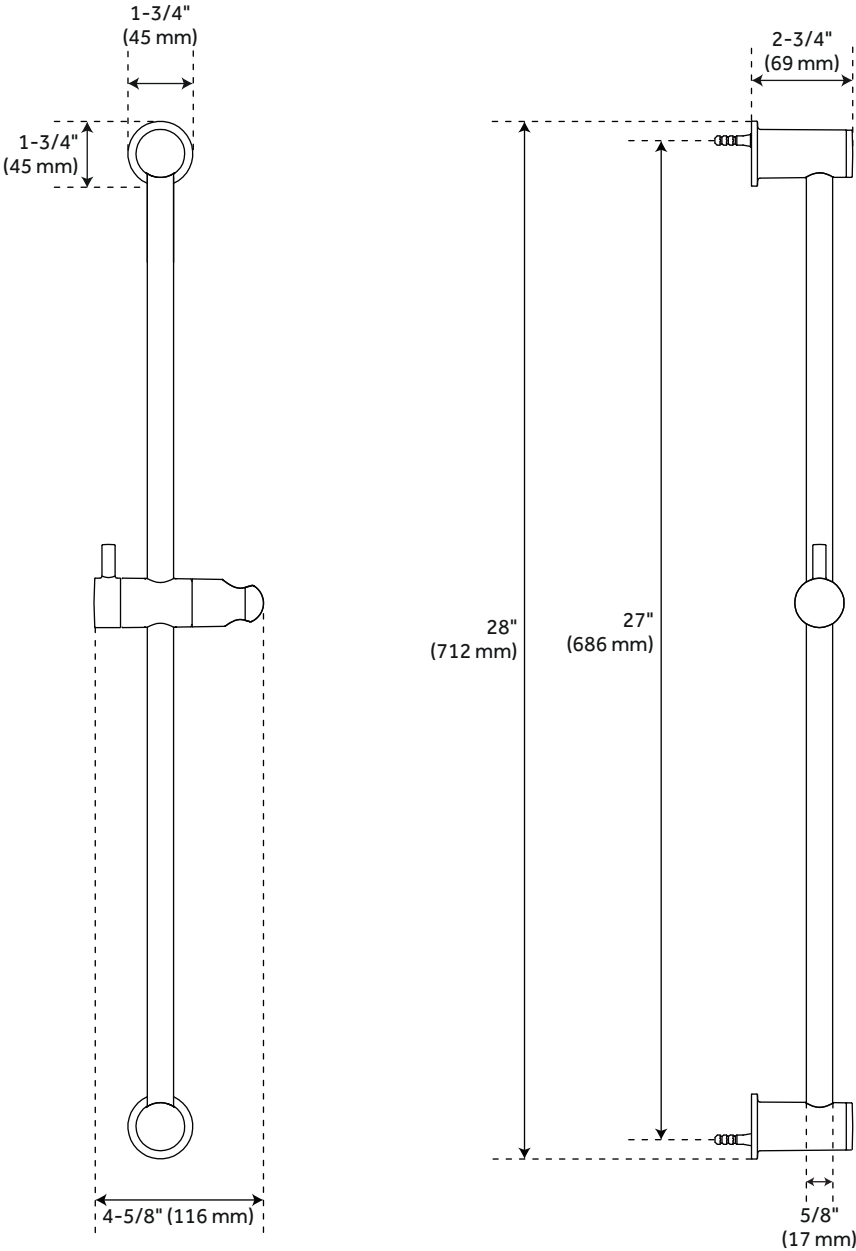

LEXIA SLIDE BAR

All dimensions and specifications are nominal and may vary. Use actual products for accuracy in critical situations.