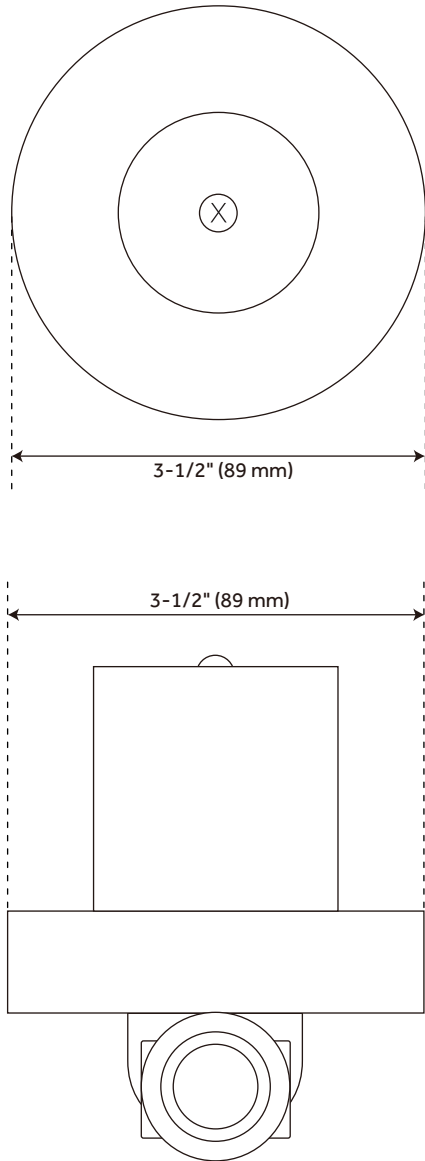

LEXIA VOLUME CONTROL ROUGH-IN VALVE

All dimensions and specifications are nominal and may vary. Use actual products for accuracy in critical situations.