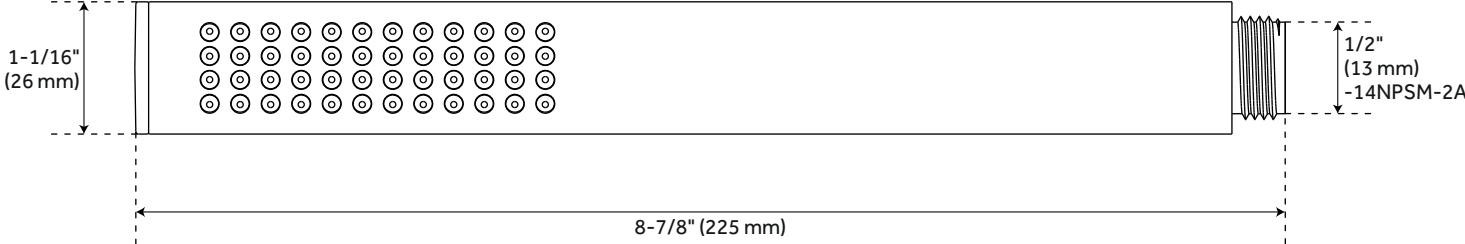

Shower Head Diameter: 7-7/8"

Shower Head Material: ABS

Shower Head Spray: Rainfall

Shower Arm Included: Yes

Shower Arm Extension: 12-3/8"

Shower Arm Height: 5-3/8"

Shower Head IPS: 1/2"

Shower Head Swivel: Yes

LEXIA DIVERTER ROUGH-IN VALVE

All dimensions and specifications are nominal and may vary. Use actual products for accuracy in critical situations.

LEXIA IN-WALL SHOWER VOLUME CONTROL TRIM

All dimensions and specifications are nominal and may vary. Use actual products for accuracy in critical situations.

LEXIA VOLUME CONTROL ROUGH-IN VALVE

All dimensions and specifications are nominal and may vary. Use actual products for accuracy in critical situations.

LEXIA WALL-MOUNT SHOWER HEAD

All dimensions and specifications are nominal and may vary. Use actual products for accuracy in critical situations.

LEXIA WALL-MOUNT SHOWER ARM

All dimensions and specifications are nominal and may vary. Use actual products for accuracy in critical situations.

LEXIA HAND SHOWER

All dimensions and specifications are nominal and may vary. Use actual products for accuracy in critical situations.