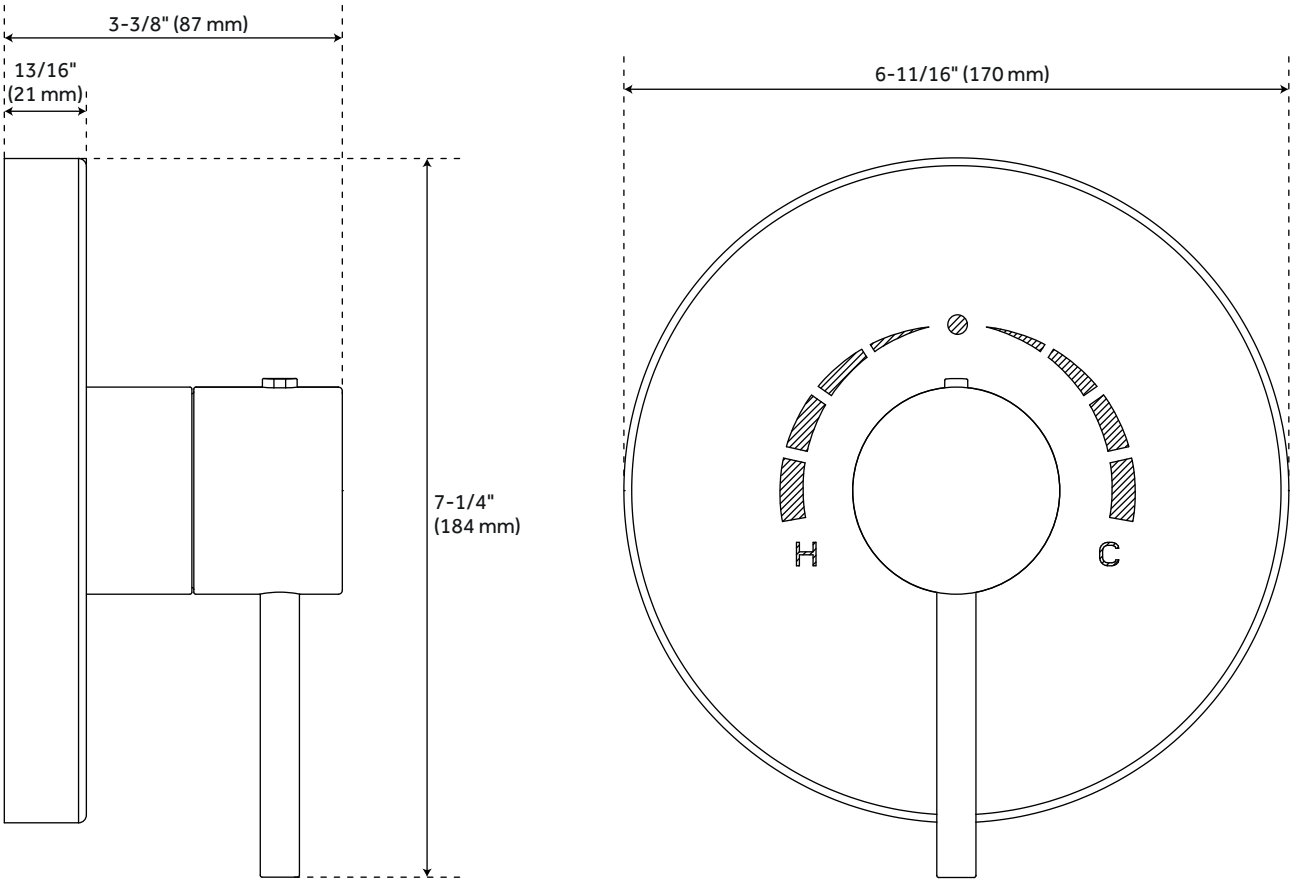

LEXIA THERMOSTATIC SHOWER VALVE TRIM

All dimensions and specifications are nominal and may vary. Use actual products for accuracy in critical situations.