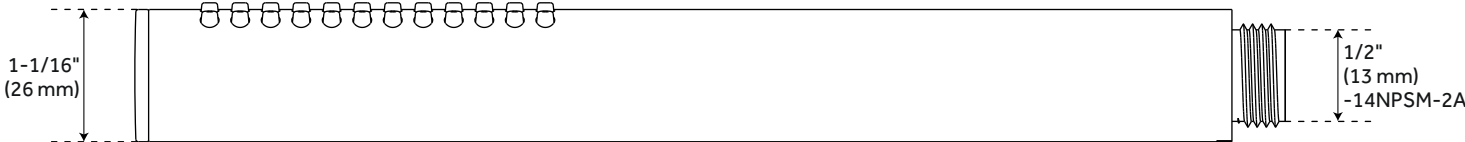

LEXIA HAND SHOWER

All dimensions and specifications are nominal and may vary. Use actual products for accuracy in critical situations.