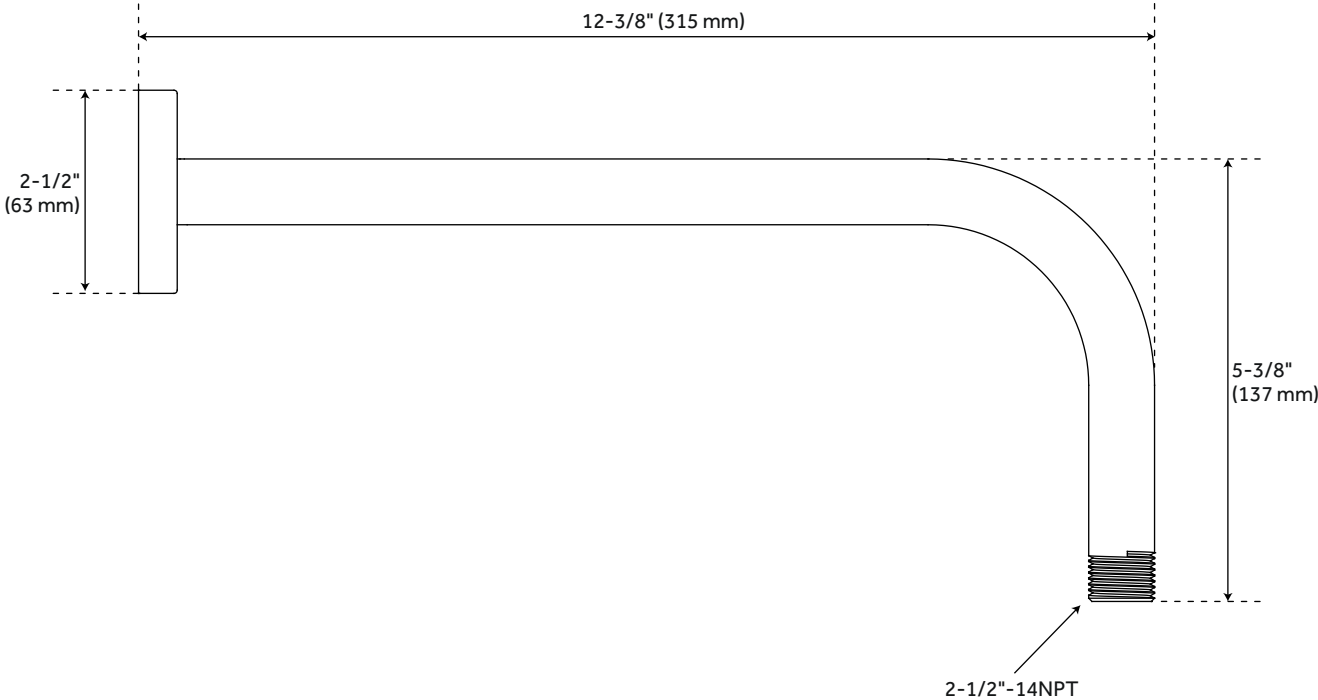

Shower Head Diameter: 7-7/8"

Shower Head Material: ABS

Shower Head Spray: Rainfall

Shower Arm Included: Yes

Shower Arm Extension: 12-3/8"

Shower Arm Height: 5-3/8"

Shower Head IPS: 1/2"

Shower Head Swivel: Yes

LEXIA DIVERTER ROUGH-IN VALVE

All dimensions and specifications are nominal and may vary. Use actual products for accuracy in critical situations.

LEXIA IN-WALL SHOWER VOLUME CONTROL TRIM

All dimensions and specifications are nominal and may vary. Use actual products for accuracy in critical situations.

LEXIA VOLUME CONTROL ROUGH-IN VALVE

All dimensions and specifications are nominal and may vary. Use actual products for accuracy in critical situations.

LEXIA WALL-MOUNT SHOWER HEAD

All dimensions and specifications are nominal and may vary. Use actual products for accuracy in critical situations.

LEXIA WALL-MOUNT SHOWER ARM

All dimensions and specifications are nominal and may vary. Use actual products for accuracy in critical situations.

LEXIA HAND SHOWER

All dimensions and specifications are nominal and may vary. Use actual products for accuracy in critical situations.