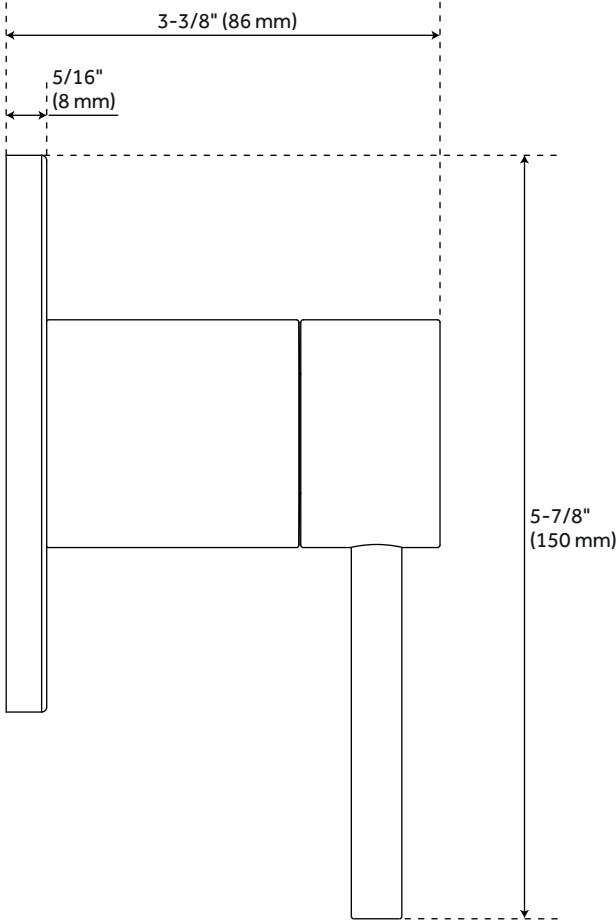

Shower Head Diameter: 7-7/8"

Shower Head Material: ABS

Shower Head Spray: Rainfall

Shower Arm Included: Yes

Shower Arm Extension: 12-3/8"

Shower Arm Height: 5-3/8"

Shower Head IPS: 1/2"

Shower Head Swivel: Yes

Slide Bar Length: 28"

Hand Shower Length: 8-7/8"

Hand Shower Hose Length: 60"

Hand Shower Material: ABS

Hand Shower Flow Rate: 1.8 gpm (6.8 L/min) @ 80 psi

Diverter Included: Yes

Diverter Outlets: 3

Rainfall Shower Head Flow Rate: 1.8 gpm (6.8 L/min) @ 80 psi

All dimensions and specifications are nominal and may vary. Use actual products for accuracy in critical situations.

LEXIA 3-WAY IN-WALL SHOWER DIVERTER

All dimensions and specifications are nominal and may vary. Use actual products for accuracy in critical situations.

LEXIA DIVERTER ROUGH-IN VALVE

All dimensions and specifications are nominal and may vary. Use actual products for accuracy in critical situations.

LEXIA IN-WALL SHOWER VOLUME CONTROL TRIM

All dimensions and specifications are nominal and may vary. Use actual products for accuracy in critical situations.