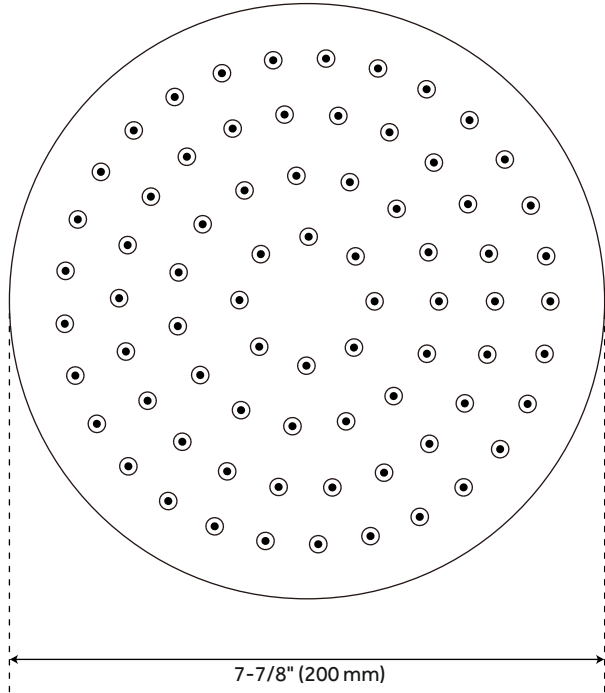

LEXIA WALL-MOUNT SHOWER HEAD

All dimensions and specifications are nominal and may vary. Use actual products for accuracy in critical situations.