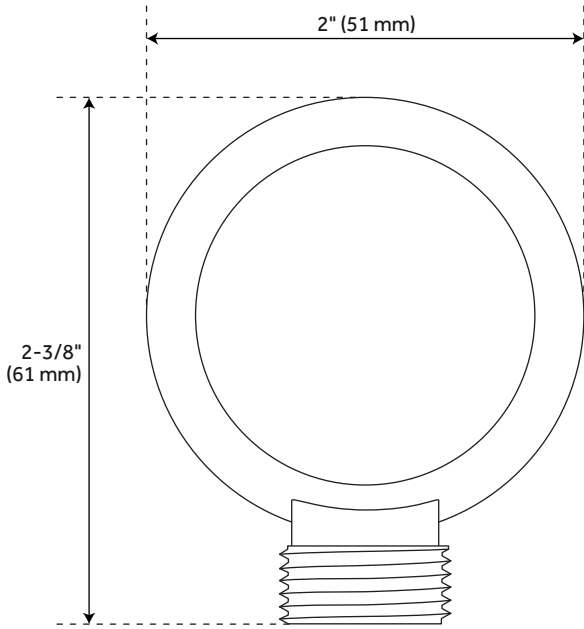

Shower Head Diameter: 7-7/8"

Shower Head Material: ABS

Shower Head Spray: Rainfall

Shower Arm Included: Yes

Shower Arm Extension: 12-3/8"

Shower Arm Height: 5-3/8"

Shower Head IPS: 1/2"

Shower Head Swivel: Yes

LEXIA WALL-MOUNT SHOWER ARM

All dimensions and specifications are nominal and may vary. Use actual products for accuracy in critical situations.

LEXIA HAND SHOWER

All dimensions and specifications are nominal and may vary. Use actual products for accuracy in critical situations.

LEXIA SLIDE BAR

All dimensions and specifications are nominal and may vary. Use actual products for accuracy in critical situations.

LEXIA HAND SHOWER HOSE

All dimensions and specifications are nominal and may vary. Use actual products for accuracy in critical situations.

LEXIA ROUND WATER SUPPLY ELBOW

All dimensions and specifications are nominal and may vary. Use actual products for accuracy in critical situations.