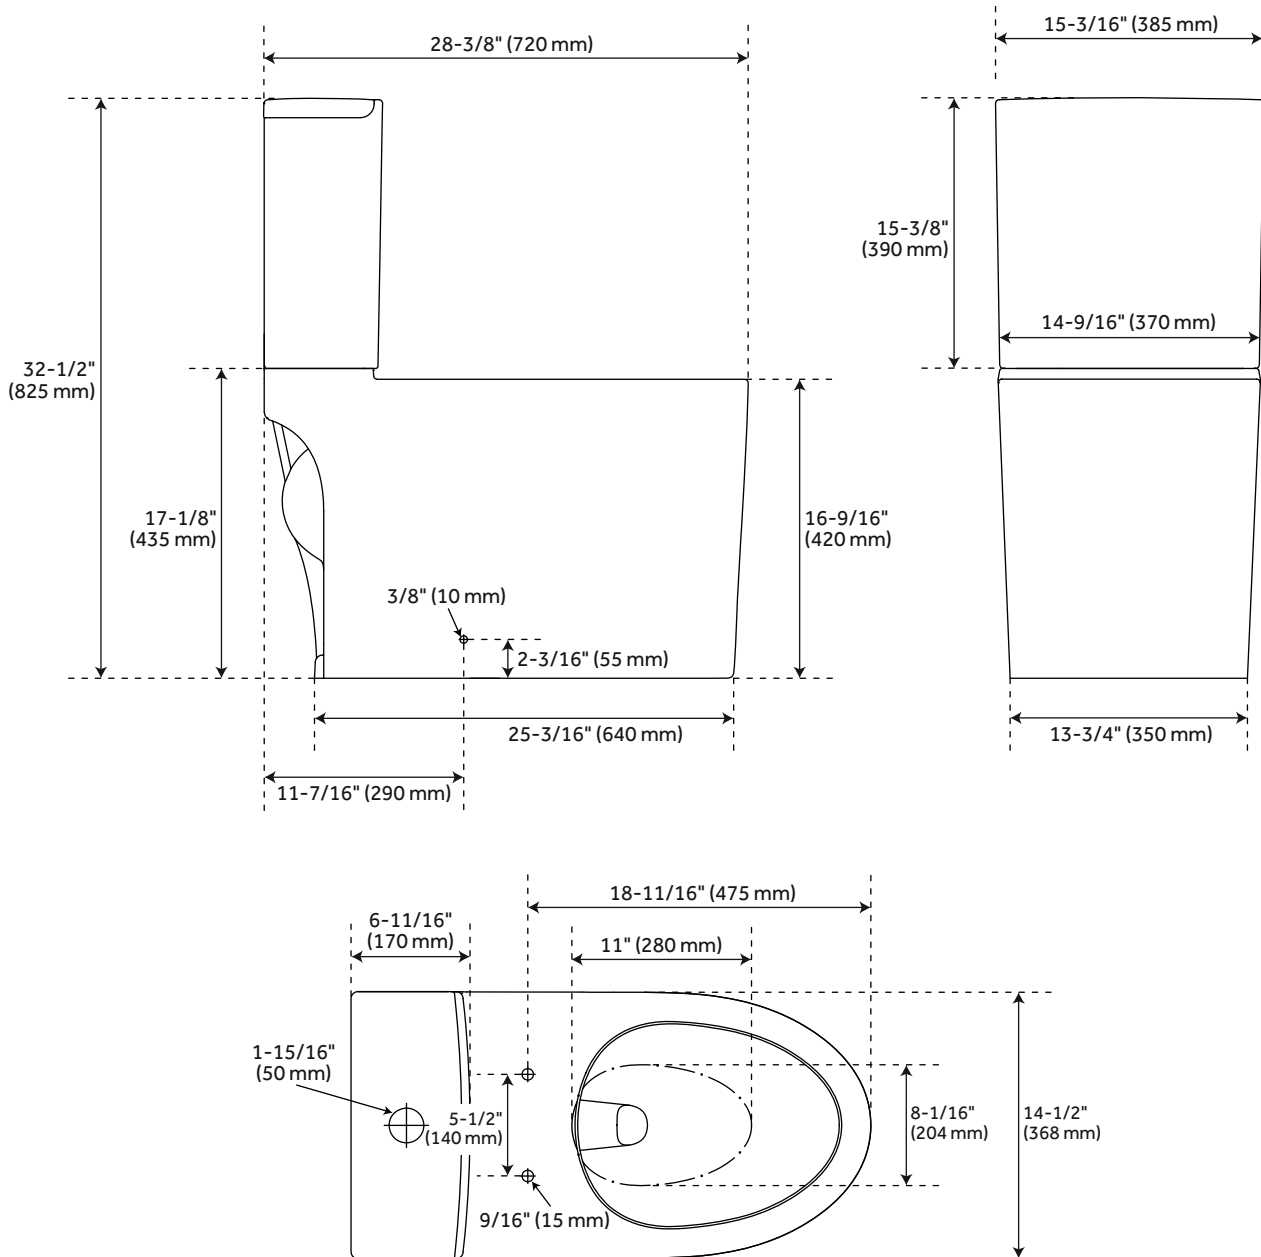

KERRICK DUAL-FLUSH TWO-PIECE ELONGATED SKIRTED TOILET - WHITE

SKU: 953505

FEATURES

Installation Type: Floor Mount
Features: Soft-Close Hinges
Product Finish: White
Material: Porcelain
Length: 28-3/8"
Width: 15-1/8"
Height: 32-3/4"
Rough In: 12"
Bowl Shape: Elongated
Bowl Height: 16-5/8"
Hardware Finish: Chrome
Seat Included: Yes

CODES/STANDARDS

ASME A112.19.2/CSA B45.1

CEC Listed

Massachusetts Accepted

Code:
SHKR240S,SHKR200,SHB
DS300
REVISED 3/30/2022

KERRICK DUAL-FLUSH TWO-PIECE SKIRTED ELONGATED TOILET

SKU: 953505

All dimensions and specifications are nominal and may vary. Use actual products for accuracy in critical situations.

Code: SHKR240SWH, SHKR200WH