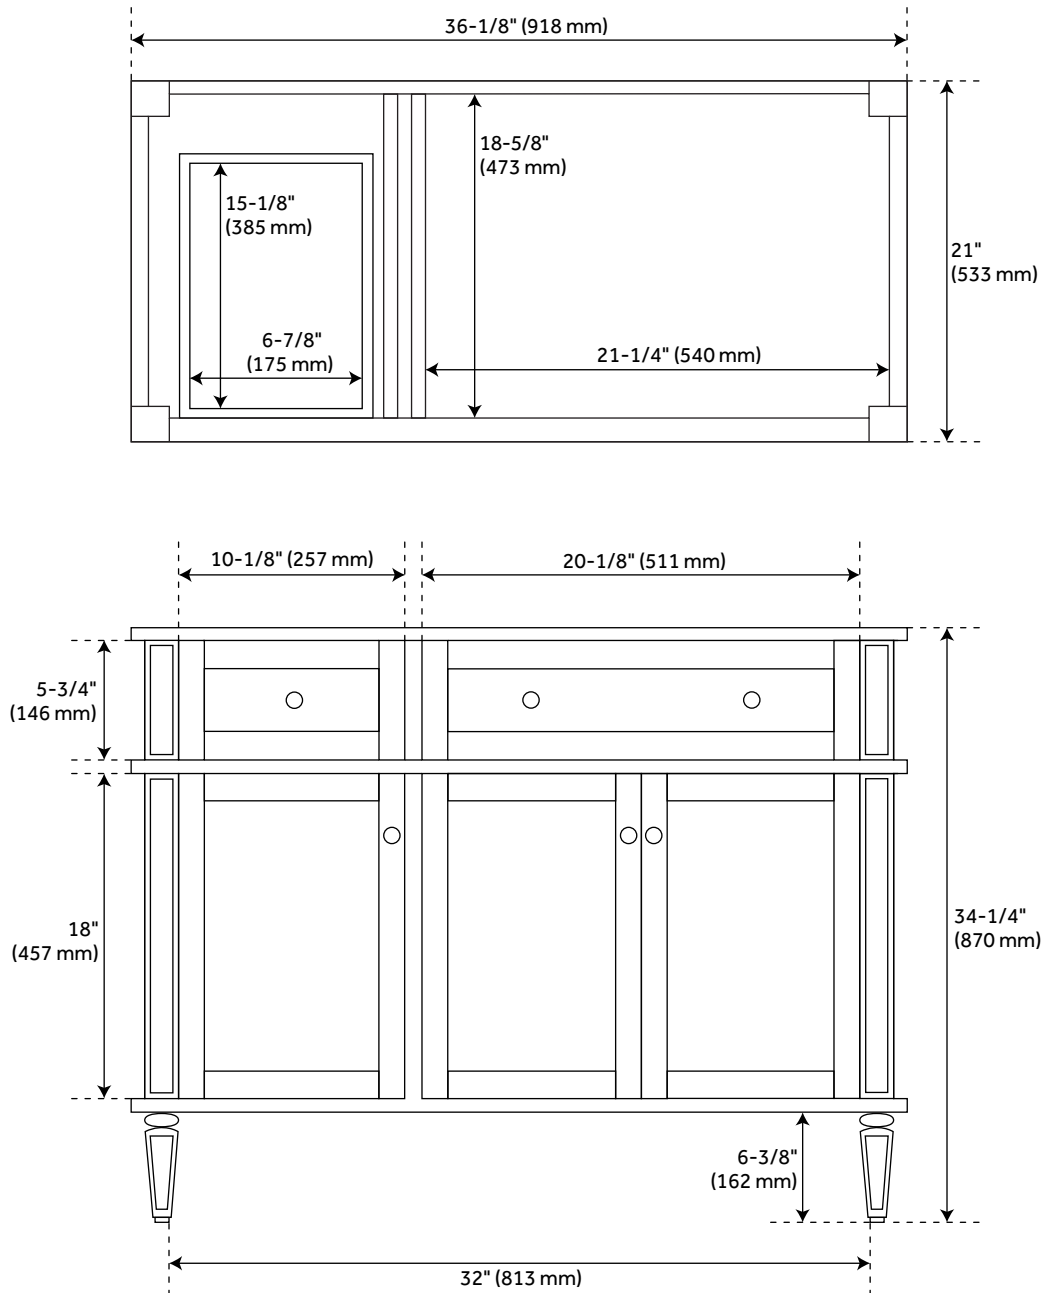

36" ELMDALE VANITY WITH UNDERMOUNT SINK - CHARCOAL BLACK

SKU: 953349-36-UM

FEATURES

Installation Type: Freestanding
Features: Soft-Close Hinges; Matching Mirror
Product Finish: Charcoal Black
Material: Mahogany
Number of Doors: 3
Number of Drawers: 3
Width: 36-1/8"
Height: 34-1/4"
Depth: 21"
Assembly Required: No
Number of Shelves: 2
Dovetail Drawers: Yes
Number of Basins: 1
Sink Installation: Undermount - Oval
Basin Length: 16"
Basin Width: 12-1/2"
Water Depth To Overflow: 5"
Fits Drain Hole Size: 1-1/2"
Faucet Included: No
Sink Material: Porcelain
Vanity Top Thickness: 3cm
Water Depth to Rim: 6"
Adjustable Shelves: Yes
Hardware Finish: Black
Built-In Adjusters: Yes
Sink Included: Optional
Sink Color: White
Basin Overflow: Yes
Vanity Top Included: Optional
Vanity Top Depth: 22"
Vanity Top Width: 25"
Backsplash: Yes
Mirror Included: No

REVISED 9/7/2022

36" ELMDALE VANITY WITH UNDERMOUNT SINK - CHARCOAL BLACK

SKU: 953349-36-UM

ADDITIONAL FEATURES

- If a vanity top is selected, it will come with a backsplash and a white porcelain sink.
- Granite is A-grade. Polished Carrara Marble is sourced from Italy.
- Each stone top is carved from a single piece of stone and will feature natural variations.
- Porcelain sink has an overflow with optional chrome cover.
- See Installation Instructions for directions to attach the vanity top and sink.
- All dimensions are ($\pm 1/2"$).
- [Additional hardware finishes sold separately.](#)

REVISED 9/7/2022

36" ELMDALE VANITY - CHARCOAL BLACK

SKU: 483564

All dimensions and specifications are nominal and may vary. Use actual products for accuracy in critical situations.