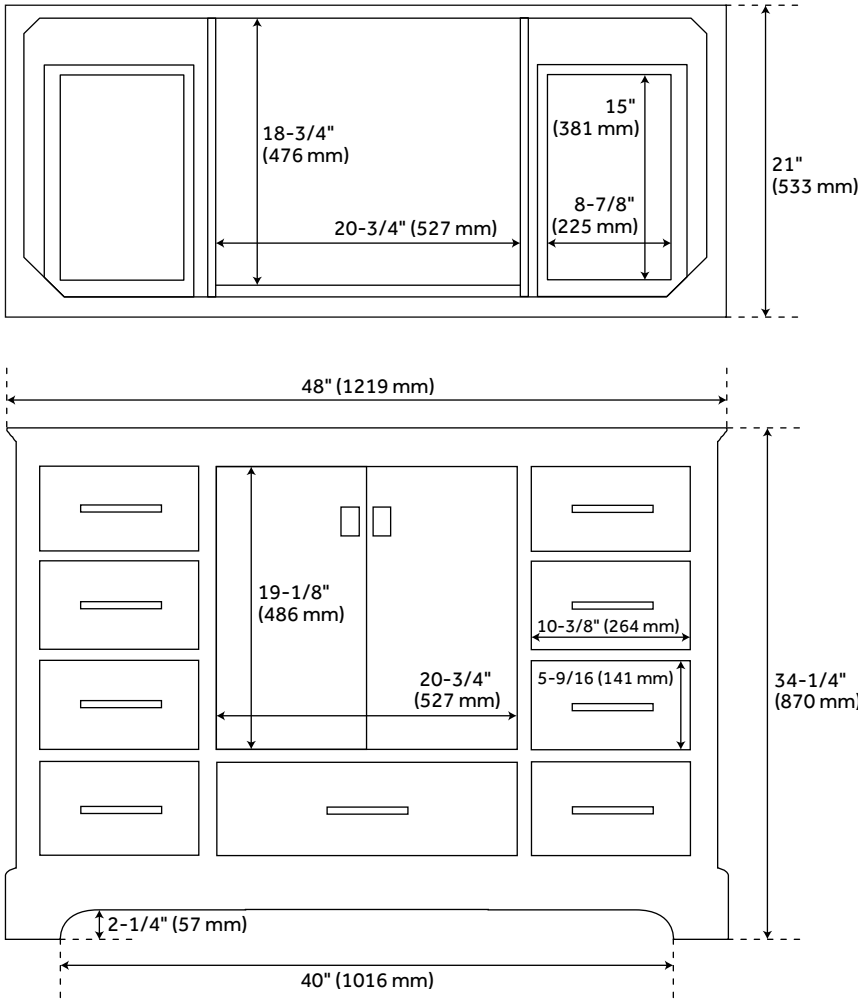

48" QUEN VANITY WITH RECTANGULAR UNDERMOUNT SINK - MIDNIGHT NAVY BLUE

SKU: 953665-48-RUMB

CODES/STANDARDS

FEATURES

Installation Type: Freestanding
Features: Soft-Close Hinges; Matching Mirror
Product Finish: Midnight Navy Blue
Material: Wood
Number of Doors: 2
Number of Drawers: 9
Width: 48"
Height: 34-1/4"
Depth: 21"
Assembly Required: No
Dovetail Drawers: Yes
Number of Basins: 1
Sink Installation: Undermount - Rectangle
Fits Drain Hole Size: 1-1/2"
Faucet Included: No
Sink Material: Porcelain
Vanity Top Thickness: 3cm
Size: 48"
Hardware Finish: Satin Brass
Sink Included: Optional
Sink Color: White
Basin Overflow: Yes
Vanity Top Included: Optional
Vanity Top Depth: 22"
Vanity Top Width: 49"
Mirror Included: No

Code:
REVISED 6/16/2022

48" QUEN VANITY - MIDNIGHT NAVY BLUE

SKU: 482898

All dimensions and specifications are nominal and may vary. Use actual products for accuracy in critical situations.