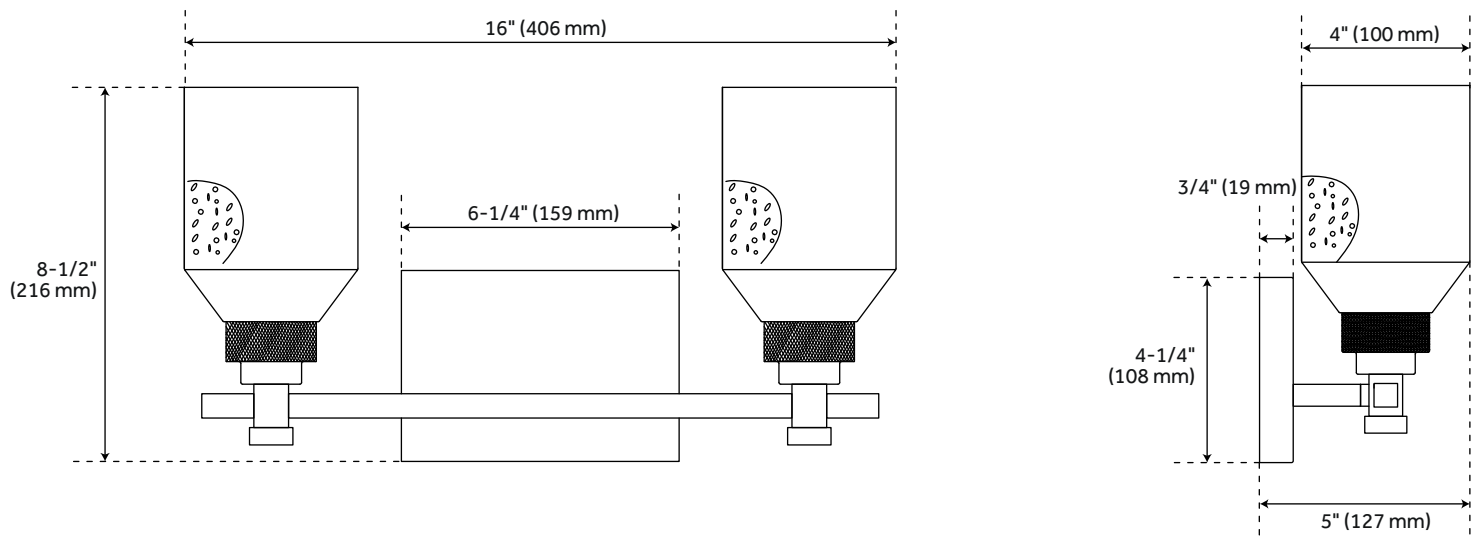

STOLO 2-LIGHT VANITY LIGHT - BRUSHED GOLD

SKU: 479839

All dimensions and specifications are nominal and may vary. Use actual products for accuracy in critical situations.

Code: PHVL3242