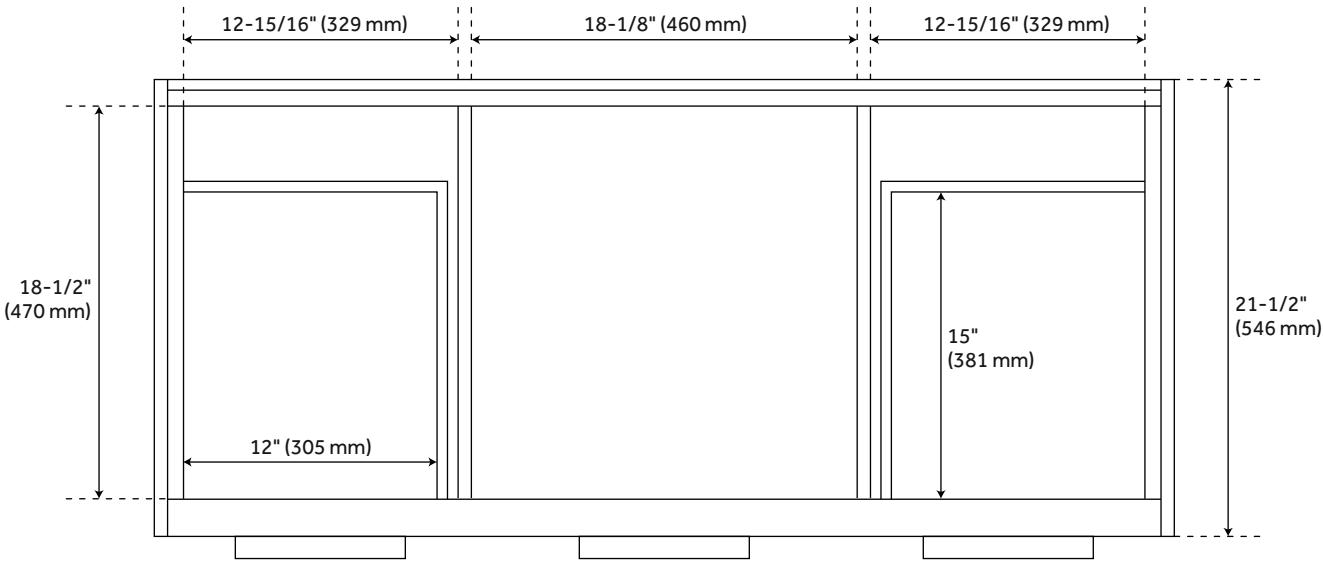

48" DITA WALL-MOUNT VANITY WITH UNDERMOUNT SINK - BLACK

SKU: 953673-48-UM

CODES/STANDARDS

FEATURES

Installation Type: Wall-Mount
Features: Soft-Close Hinges
Product Finish: Black
Material: Wood
Number of Doors: 1
Number of Drawers: 6
Width: 48"
Height: 22"
Depth: 21-1/2"
Assembly Required: No
Number of Shelves: 1
Dovetail Drawers: Yes
Number of Basins: 1
Sink Installation: Undermount - Oval
Fits Drain Hole Size: 1-1/2"
Faucet Included: No
Sink Material: Porcelain
Vanity Top Thickness: 3cm
Size: 48"
Adjustable Shelves: Yes
Hardware Finish: Satin Black
Sink Included: Optional
Sink Color: White
Basin Overflow: Yes
Vanity Top Included: Optional
Vanity Top Depth: 22"
Vanity Top Width: 49"
Mirror Included: No

Code:
REVISED 6/21/2022

48" DITA WALL-MOUNT VANITY - BLACK

SKU: 482867

All dimensions and specifications are nominal and may vary. Use actual products for accuracy in critical situations.