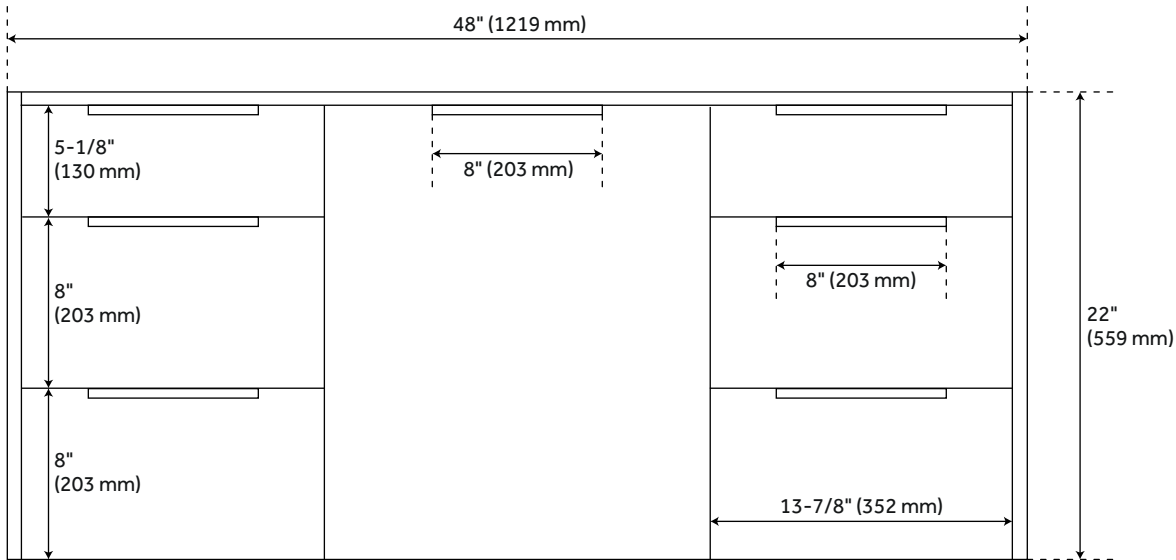

48" DITA WALL-MOUNT VANITY WITH UNDERMOUNT SINK - BLACK

SKU: 953673-48-UM

CODES/STANDARDS

FEATURES

Installation Type: Wall-Mount
Features: Soft-Close Hinges
Product Finish: Black
Material: Wood
Number of Doors: 1
Number of Drawers: 6
Width: 48"
Height: 22"
Depth: 21-1/2"
Assembly Required: No
Number of Shelves: 1
Dovetail Drawers: Yes
Number of Basins: 1
Sink Installation: Undermount - Oval
Fits Drain Hole Size: 1-1/2"
Faucet Included: No
Sink Material: Porcelain
Vanity Top Thickness: 3cm
Size: 48"
Adjustable Shelves: Yes
Hardware Finish: Satin Black
Sink Included: Optional
Sink Color: White
Basin Overflow: Yes
Vanity Top Included: Optional
Vanity Top Depth: 22"
Vanity Top Width: 49"
Mirror Included: No

Code:
REVISED 6/21/2022

48" DITA WALL-MOUNT VANITY - BLACK

SKU: 482867

All dimensions and specifications are nominal and may vary. Use actual products for accuracy in critical situations.