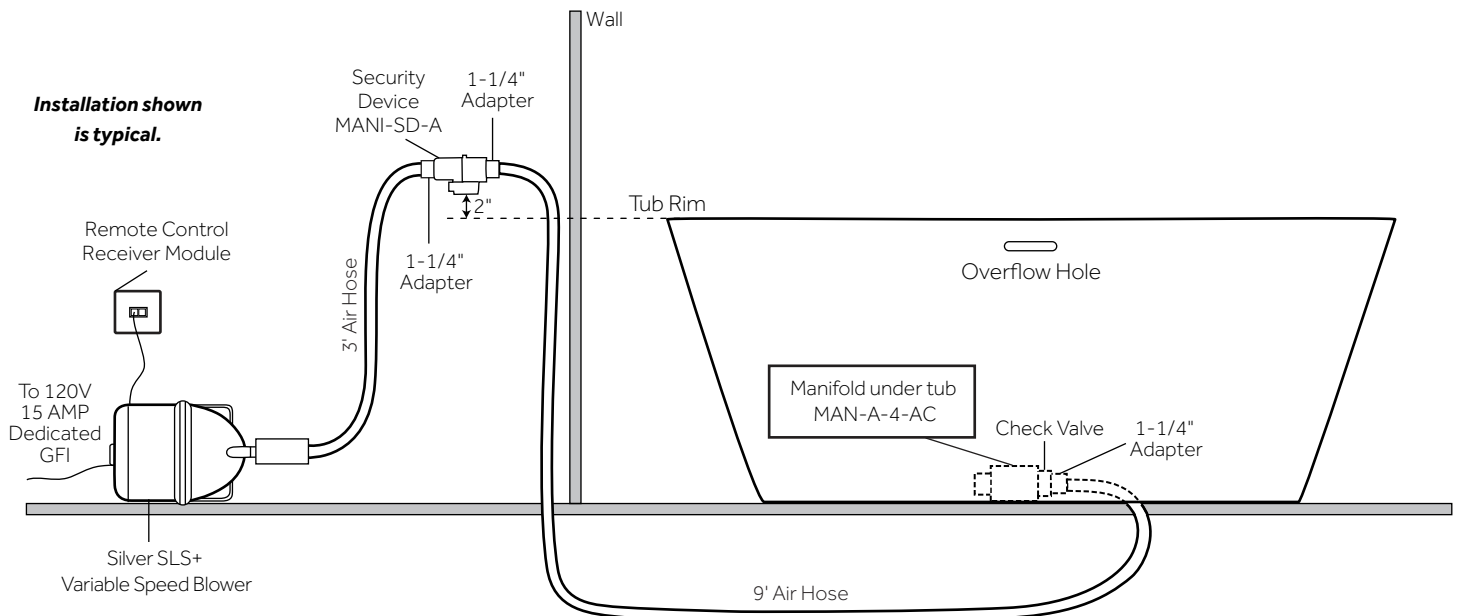

71" EATON ACRYLIC FREESTANDING AIR TUB

SKU: 927761-71-AIR

COMPONENTS LIST

- BM-TWP BALL CHECK VALVE JETS
- MANI-SD-A SECURITY DEVICE
- MAN-A-4-AC MANIFOLD
- SILVER SLS+ VARIABLE SPEED BLOWER

INSTALLATION

Install blower behind a wall (with an access panel) or in a closet. Blower can also be installed under floor. Ensure the security device, MANI-DS-A, is at least:

- 2" Above the tub rim

Security device and hose can be mounted in wall

REMOTE CONTROL

- CG+/RTC-SENSOR-WP
- 12 – 15 YEAR BATTERY LIFE

INSIDE OF BATH

- (12) MAXI AIR JETS WITH 24 OPENINGS

All dimensions and specifications are nominal and may vary. Use actual products for accuracy in critical situations.