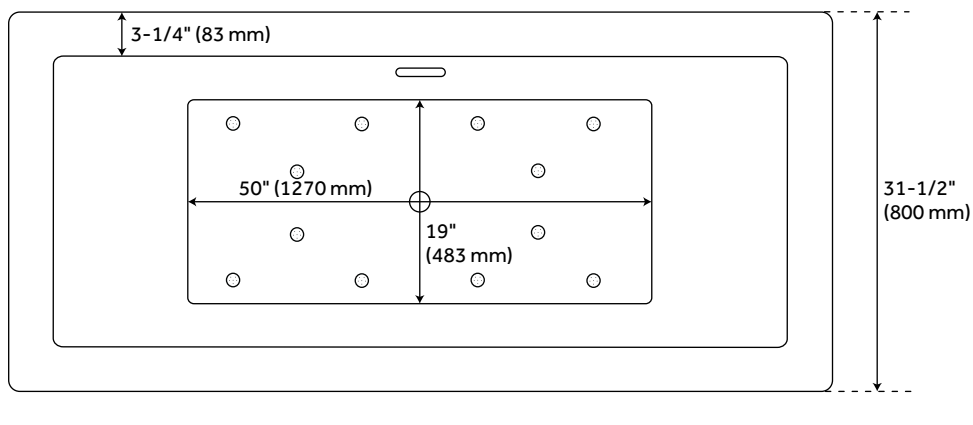

71" EATON ACRYLIC FREESTANDING AIR TUB

All dimensions and specifications are nominal and may vary. Use actual products for accuracy in critical situations.