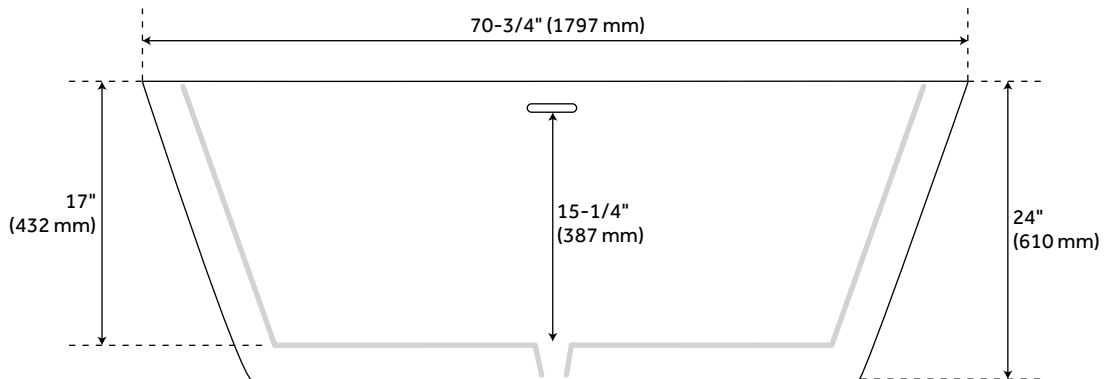

71" EATON ACRYLIC FREESTANDING AIR TUB WITH FOAM

SKU: 480901
Code: SH480901

ASME A112.19.7/CSA B45.10
Massachusetts Accepted
LISTED ID: SH112125FAWH

FEATURES

Installation Type: Freestanding
Features: Integral Drain & Overflow
Design: Modern
Material: Acrylic
Length: 70"
Width: 31-1/2"
Height: 24"
Water Depth To Overflow: 15-1/4"
Exterior Treatment: Smooth
Interior Treatment: Smooth
Drain Included: Yes
Drain Finish: White
Faucet Included: No
Remote Included: Yes
Tub Overflow: Yes
Integral Drain & Overflow: Yes
Tub Interior Length: 50"
Tub Interior Width: 19"
Tap Deck: No
Faucet Drillings: No Drillings
Water Capacity (Gallons): 63
Built-In Adjusters: Yes
Tub Weight Uncrated (lbs): 221
Tub Weight Crated (lbs): 376
Blower: Yes
Number of Jets: 12
Jet Color: White
On/Off Switch: No
Weight: 235.44

REVISED 4/15/2024

71" EATON ACRYLIC FREESTANDING AIR TUB WITH FOAM

SKU: 480901
Code: SH480901

ADDITIONAL FEATURES

- All dimensions are ($\pm 1/2$ ").
- Formed of two acrylic sheets with foam insulation.
- Foam Insulation increases heat retention and prevents condensation due to water and air temperature fluctuations.
- Optional Quick Connect Drop-In Drain Kit Includes:
 - Floor Plate, 1-1/2" PVC Pipe, 2" x 1-1/2" Trap Adapters, 1 Brass Threaded, 1 Brass Unthreaded Tailpiece and Plug.
 - Installs above your subfloor, but underneath your cement floor or tile, so you do not need access below the fixture.

REVISED 4/15/2024

71" EATON ACRYLIC FREESTANDING AIR TUB

All dimensions and specifications are nominal and may vary. Use actual products for accuracy in critical situations.

71" EATON ACRYLIC FREESTANDING AIR TUB