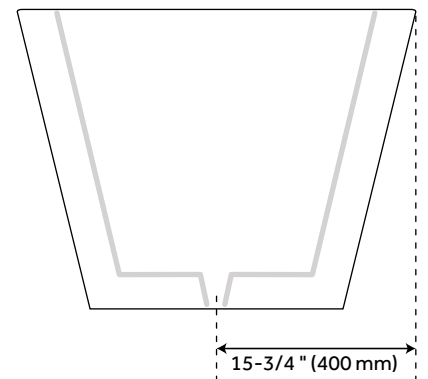

71" EATON ACRYLIC FREESTANDING AIR TUB WITH FOAM

SKU: 480901
Code: SH480901

ASME A112.19.7/CSA B45.10
Massachusetts Accepted
LISTED ID: SH112125FAWH

FEATURES

Installation Type: Freestanding
Features: Integral Drain & Overflow
Design: Modern
Material: Acrylic
Length: 70"
Width: 31-1/2"
Height: 24"
Water Depth To Overflow: 15-1/4"
Exterior Treatment: Smooth
Interior Treatment: Smooth
Drain Included: Yes
Drain Finish: White
Faucet Included: No
Remote Included: Yes
Tub Overflow: Yes
Integral Drain & Overflow: Yes
Tub Interior Length: 50"
Tub Interior Width: 19"
Tap Deck: No
Faucet Drillings: No Drillings
Water Capacity (Gallons): 63
Built-In Adjusters: Yes
Tub Weight Uncrated (lbs): 221
Tub Weight Crated (lbs): 376
Blower: Yes
Number of Jets: 12
Jet Color: White
On/Off Switch: No
Weight: 235.44

REVISED 4/15/2024

71" EATON ACRYLIC FREESTANDING AIR TUB WITH FOAM

SKU: 480901
Code: SH480901

ADDITIONAL FEATURES

- All dimensions are ($\pm 1/2$ ").
- Formed of two acrylic sheets with foam insulation.
- Foam Insulation increases heat retention and prevents condensation due to water and air temperature fluctuations.
- Optional Quick Connect Drop-In Drain Kit Includes:
 - Floor Plate, 1-1/2" PVC Pipe, 2" x 1-1/2" Trap Adapters, 1 Brass Threaded, 1 Brass Unthreaded Tailpiece and Plug.
 - Installs above your subfloor, but underneath your cement floor or tile, so you do not need access below the fixture.

REVISED 4/15/2024

71" EATON ACRYLIC FREESTANDING AIR TUB

All dimensions and specifications are nominal and may vary. Use actual products for accuracy in critical situations.

71" EATON ACRYLIC FREESTANDING AIR TUB