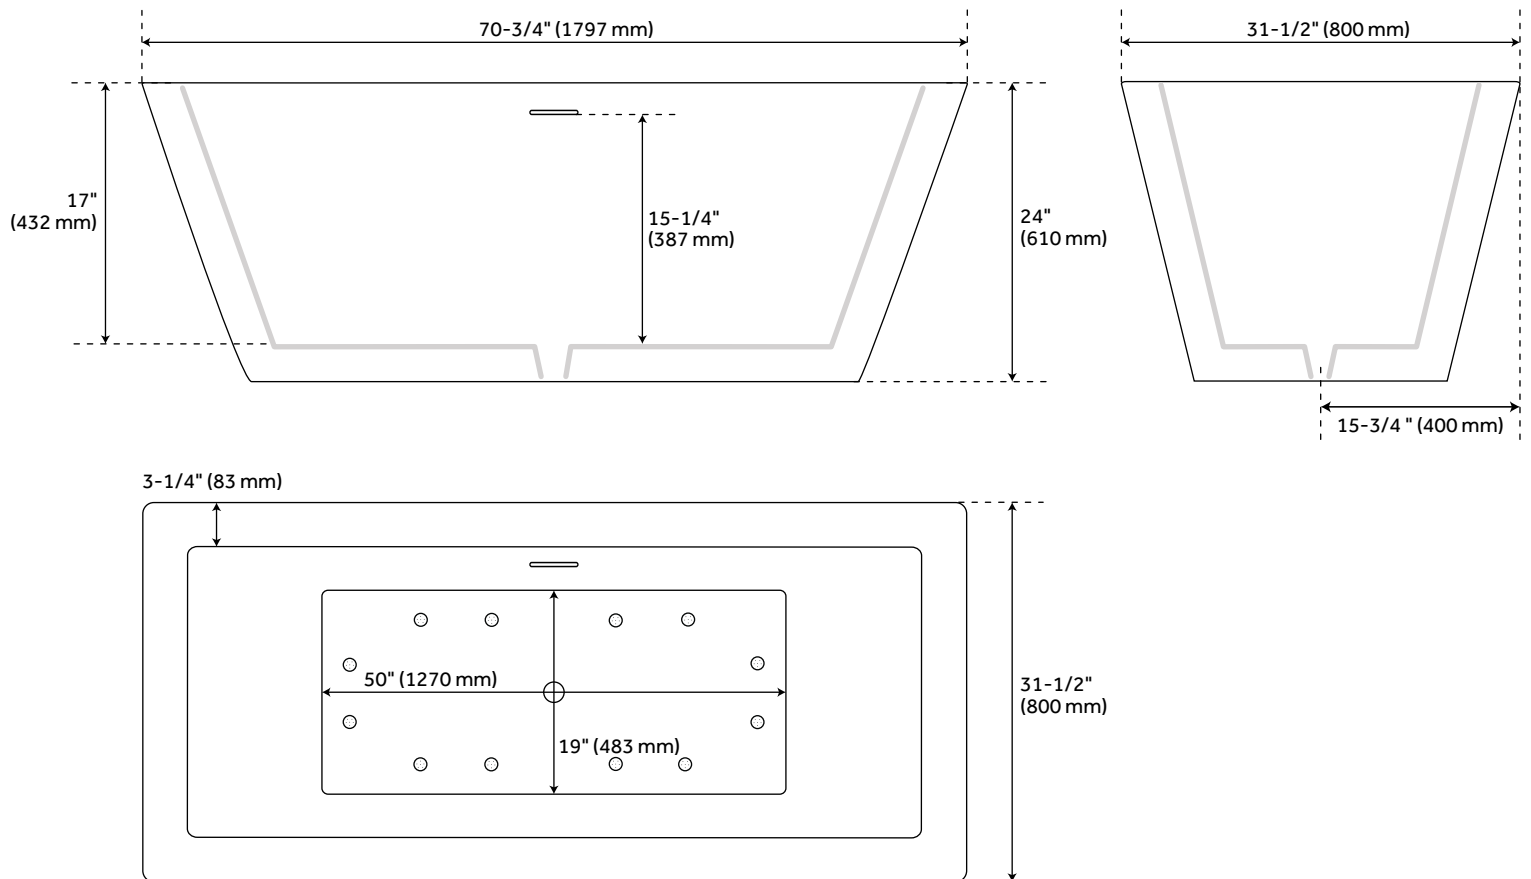

71" EATON ACRYLIC FREESTANDING AIR TUB

SKU: 927761-71-AIR

CODES/STANDARDS

FEATURES

Design: Modern
Product Finish: White
Length: 70"
Width: 31-1/2"
Height: 24"
Water Depth To Overflow: 15-1/4"
Exterior Treatment: Smooth
Interior Treatment: Smooth
Drain Included: Yes
Drain Finish: White
Faucet Included: No
Shape: Rectangle
Size: 71"
Remote Included: Yes
Tub Overflow: Yes
Integral Drain & Overflow: Yes
Tub Material: Acrylic
Tub Interior Length: 50"
Tub Interior Width: 19"
Tap Deck: No
Faucet Drillings: No Drillings
Built-In Adjusters: Yes
Tub Weight Uncrated (lbs): 171
Tub Weight Crated (lbs): 326
Number of Jets: 12

Code:
REVISED 4/18/2022

71" EATON ACRYLIC FREESTANDING AIR TUB

SKU: 927761-71-AIR

All dimensions and specifications are nominal and may vary. Use actual products for accuracy in critical situations.

71" EATON ACRYLIC FREESTANDING AIR TUB

- 2" Above the tub rim

Security device and hose can be mounted in wall

REMOTE CONTROL

- CG+/RTC-SENSOR-WP
- 12 – 15 YEAR BATTERY LIFE

INSIDE OF BATH

- (12) MAXI AIR JETS WITH 24 OPENINGS

ELBOWS FOR AIR JETS