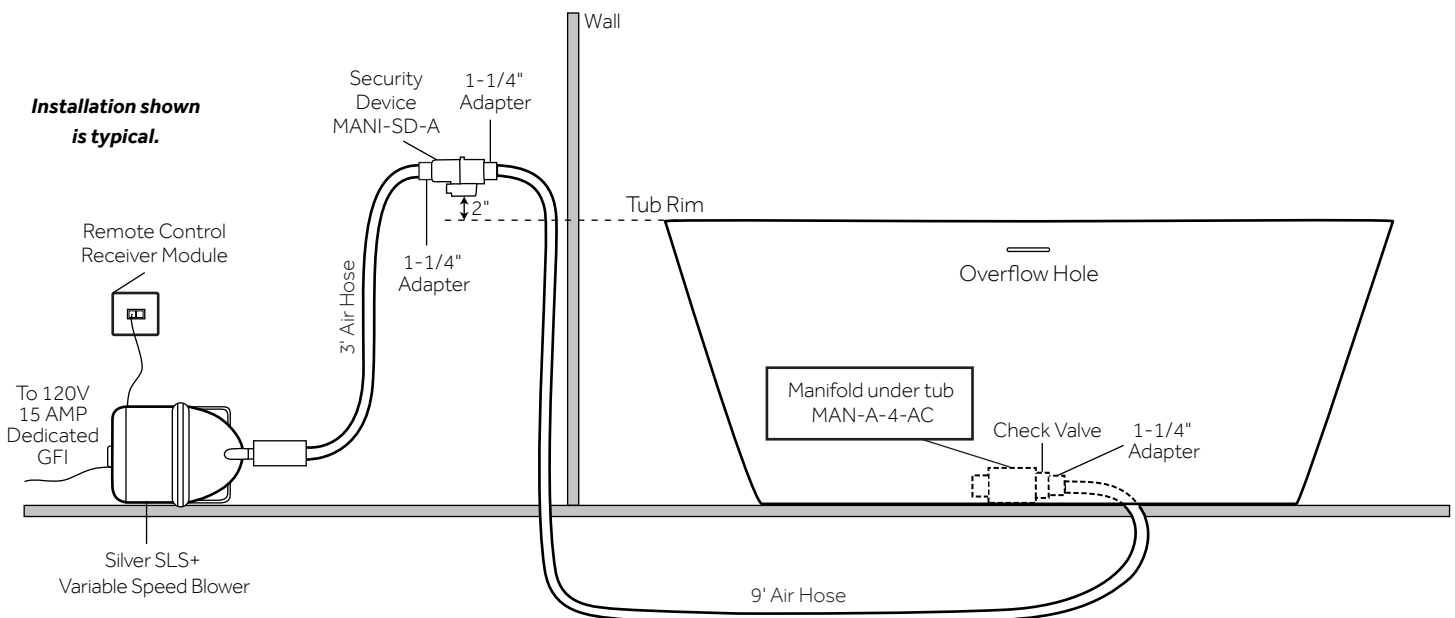

71" EATON ACRYLIC FREESTANDING AIR TUB

SKU: 927761-71-AIR

COMPONENTS LIST

- BM-TWP BALL CHECK VALVE JETS
- MANI-SD-A SECURITY DEVICE
- MAN-A-4-AC MANIFOLD
- SILVER SLS+ VARIABLE SPEED BLOWER

INSTALLATION

Install blower behind a wall (with an access panel) or in a closet. Blower can also be installed under floor. Ensure the security device, MANI-SD-A, is at least:

- 2" Above the tub rim

Security device and hose can be mounted in wall

REMOTE CONTROL

- CG+/RTC-SENSOR-WP
- 12 – 15 YEAR BATTERY LIFE

INSIDE OF BATH

- (12) MAXI AIR JETS WITH 24 OPENINGS

All dimensions and specifications are nominal and may vary. Use actual products for accuracy in critical situations.