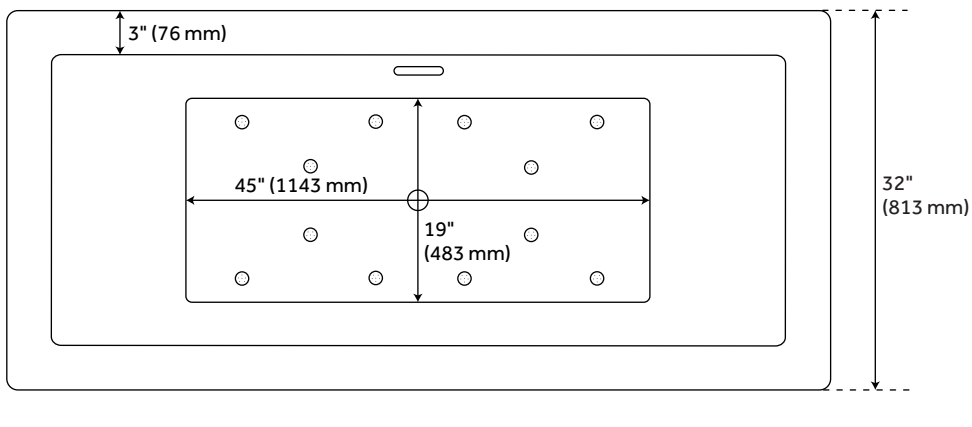

67" EATON ACRYLIC FREESTANDING AIR TUB WITH FOAM

SKU: 480898
Code: SH480898

ASME A112.19.7/CSA B45.10
Massachusetts Accepted
LISTED ID: SH112124FAWH

FEATURES

Installation Type: Freestanding
Features: Integral Drain & Overflow
Design: Modern
Material: Acrylic
Length: 67"
Width: 32"
Height: 23"
Water Depth To Overflow: 15-1/4"
Exterior Treatment: Smooth
Interior Treatment: Smooth
Drain Included: Yes
Drain Finish: White
Faucet Included: No
Remote Included: Yes
Tub Overflow: Yes
Integral Drain & Overflow: Yes
Tub Interior Length: 45"
Tub Interior Width: 19"
Tap Deck: No
Faucet Drillings: No Drillings
Water Capacity (Gallons): 57
Built-In Adjusters: Yes
Tub Weight Uncrated (lbs): 201
Tub Weight Crated (lbs): 356
Blower: Yes
Number of Jets: 12
Jet Color: White
On/Off Switch: No
Weight: 184.73

REVISED 4/15/2024

67" EATON ACRYLIC FREESTANDING AIR TUB WITH FOAM

SKU: 480898

Code: SH480898

ADDITIONAL FEATURES

- All dimensions are ($\pm 1/2$ ").
- Formed of two acrylic sheets with foam insulation.
- Foam Insulation increases heat retention and prevents condensation due to water and air temperature fluctuations.
- Optional Quick Connect Drop-In Drain Kit Includes:
 - Floor Plate, 1-1/2" PVC Pipe, 2" x 1-1/2" Trap Adapters, 1 Brass Threaded, 1 Brass Unthreaded Tailpiece and Plug.
 - Installs above your subfloor, but underneath your cement floor or tile, so you do not need access below the fixture.

REVISED 4/15/2024

67" EATON ACRYLIC FREESTANDING AIR TUB

All dimensions and specifications are nominal and may vary. Use actual products for accuracy in critical situations.

67" EATON ACRYLIC FREESTANDING AIR TUB