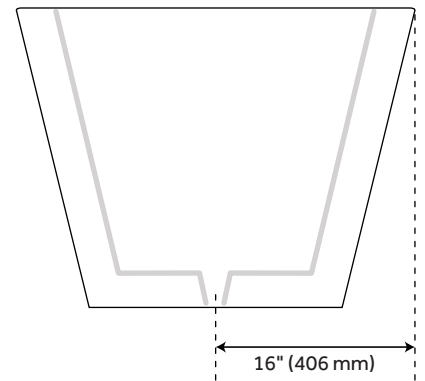

67" EATON ACRYLIC FREESTANDING AIR TUB WITH FOAM

SKU: 480898
Code: SH480898

ASME A112.19.7/CSA B45.10
Massachusetts Accepted
LISTED ID: SH112124FAWH

FEATURES

Installation Type: Freestanding
Features: Integral Drain & Overflow
Design: Modern
Material: Acrylic
Length: 67"
Width: 32"
Height: 23"
Water Depth To Overflow: 15-1/4"
Exterior Treatment: Smooth
Interior Treatment: Smooth
Drain Included: Yes
Drain Finish: White
Faucet Included: No
Remote Included: Yes
Tub Overflow: Yes
Integral Drain & Overflow: Yes
Tub Interior Length: 45"
Tub Interior Width: 19"
Tap Deck: No
Faucet Drillings: No Drillings
Water Capacity (Gallons): 57
Built-In Adjusters: Yes
Tub Weight Uncrated (lbs): 201
Tub Weight Crated (lbs): 356
Blower: Yes
Number of Jets: 12
Jet Color: White
On/Off Switch: No
Weight: 184.73

REVISED 4/15/2024

67" EATON ACRYLIC FREESTANDING AIR TUB WITH FOAM

SKU: 480898

Code: SH480898

ADDITIONAL FEATURES

- All dimensions are ($\pm 1/2$ ").
- Formed of two acrylic sheets with foam insulation.
- Foam Insulation increases heat retention and prevents condensation due to water and air temperature fluctuations.
- Optional Quick Connect Drop-In Drain Kit Includes:
 - Floor Plate, 1-1/2" PVC Pipe, 2" x 1-1/2" Trap Adapters, 1 Brass Threaded, 1 Brass Unthreaded Tailpiece and Plug.
 - Installs above your subfloor, but underneath your cement floor or tile, so you do not need access below the fixture.

REVISED 4/15/2024

67" EATON ACRYLIC FREESTANDING AIR TUB

All dimensions and specifications are nominal and may vary. Use actual products for accuracy in critical situations.

67" EATON ACRYLIC FREESTANDING AIR TUB