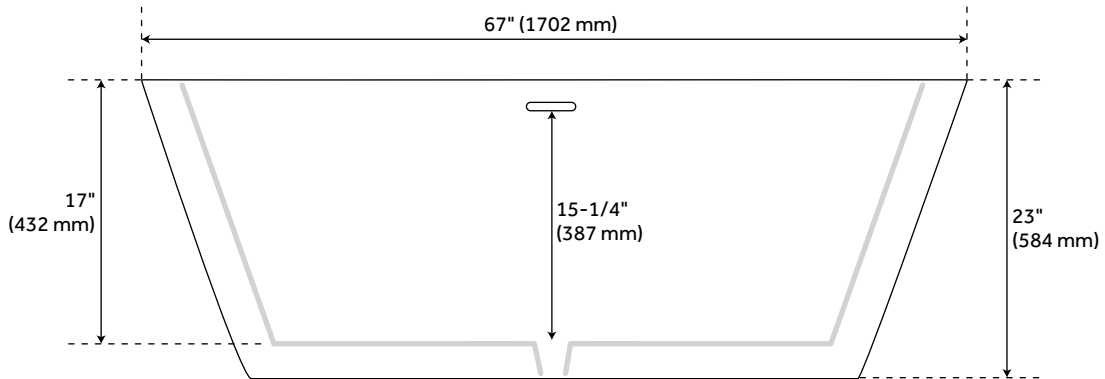

67" EATON ACRYLIC FREESTANDING AIR TUB WITH FOAM

SKU: 480898
Code: SH480898

ASME A112.19.7/CSA B45.10
Massachusetts Accepted
LISTED ID: SH112124FAWH

FEATURES

Installation Type: Freestanding
Features: Integral Drain & Overflow
Design: Modern
Material: Acrylic
Length: 67"
Width: 32"
Height: 23"
Water Depth To Overflow: 15-1/4"
Exterior Treatment: Smooth
Interior Treatment: Smooth
Drain Included: Yes
Drain Finish: White
Faucet Included: No
Remote Included: Yes
Tub Overflow: Yes
Integral Drain & Overflow: Yes
Tub Interior Length: 45"
Tub Interior Width: 19"
Tap Deck: No
Faucet Drillings: No Drillings
Water Capacity (Gallons): 57
Built-In Adjusters: Yes
Tub Weight Uncrated (lbs): 201
Tub Weight Crated (lbs): 356
Blower: Yes
Number of Jets: 12
Jet Color: White
On/Off Switch: No
Weight: 184.73

REVISED 4/15/2024

67" EATON ACRYLIC FREESTANDING AIR TUB WITH FOAM

SKU: 480898

Code: SH480898

ADDITIONAL FEATURES

- All dimensions are ($\pm 1/2$ ").
- Formed of two acrylic sheets with foam insulation.
- Foam Insulation increases heat retention and prevents condensation due to water and air temperature fluctuations.
- Optional Quick Connect Drop-In Drain Kit Includes:
 - Floor Plate, 1-1/2" PVC Pipe, 2" x 1-1/2" Trap Adapters, 1 Brass Threaded, 1 Brass Unthreaded Tailpiece and Plug.
 - Installs above your subfloor, but underneath your cement floor or tile, so you do not need access below the fixture.

REVISED 4/15/2024

67" EATON ACRYLIC FREESTANDING AIR TUB

All dimensions and specifications are nominal and may vary. Use actual products for accuracy in critical situations.

67" EATON ACRYLIC FREESTANDING AIR TUB