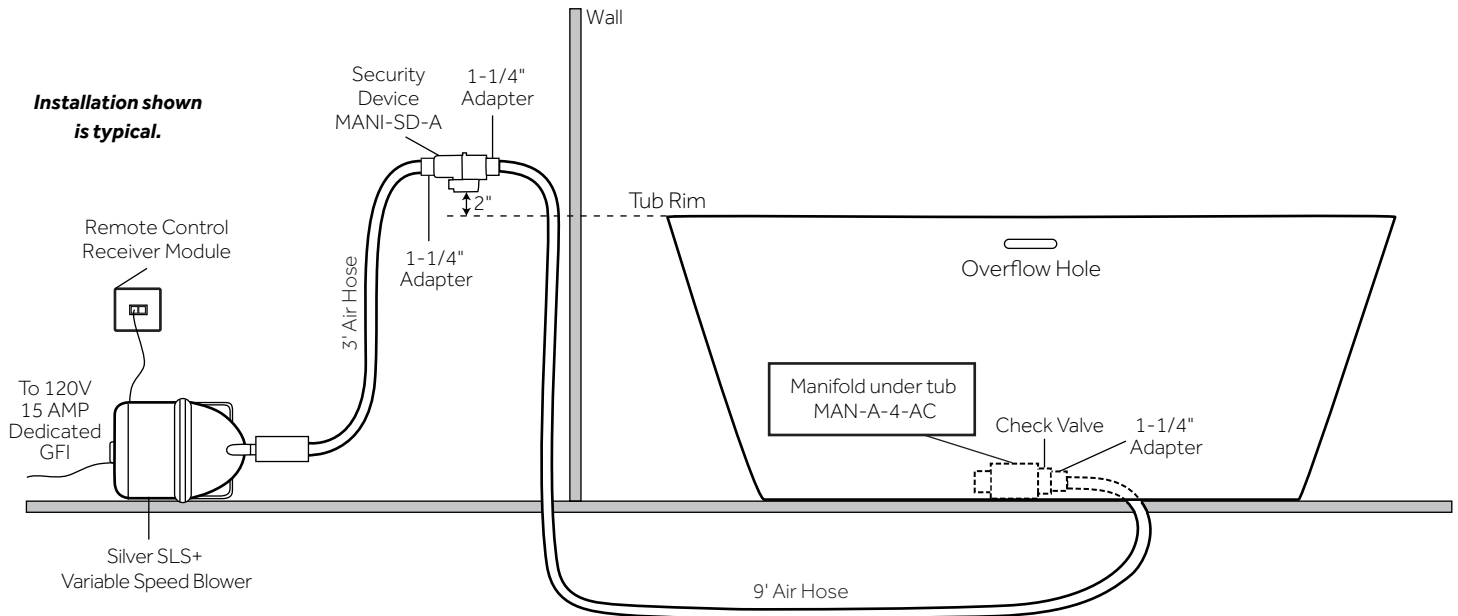

67" EATON ACRYLIC FREESTANDING AIR TUB

SKU: 927761-67-AIR

COMPONENTS LIST

- BM-TWP BALL CHECK VALVE JETS
- MANI-SD-A SECURITY DEVICE
- MAN-A-4-AC MANIFOLD
- SILVER SLS+ VARIABLE SPEED BLOWER

INSTALLATION

Install blower behind a wall (with an access panel) or in a closet. Blower can also be installed under floor. Ensure the security device, MANI-DS-A, is at least:

- 2" Above the tub rim

Security device and hose can be mounted in wall

REMOTE CONTROL

- CG+/RTC-SENSOR-WP
- 12 – 15 YEAR BATTERY LIFE

INSIDE OF BATH

- (12) MAXI AIR JETS WITH 24 OPENINGS

All dimensions and specifications are nominal and may vary. Use actual products for accuracy in critical situations.