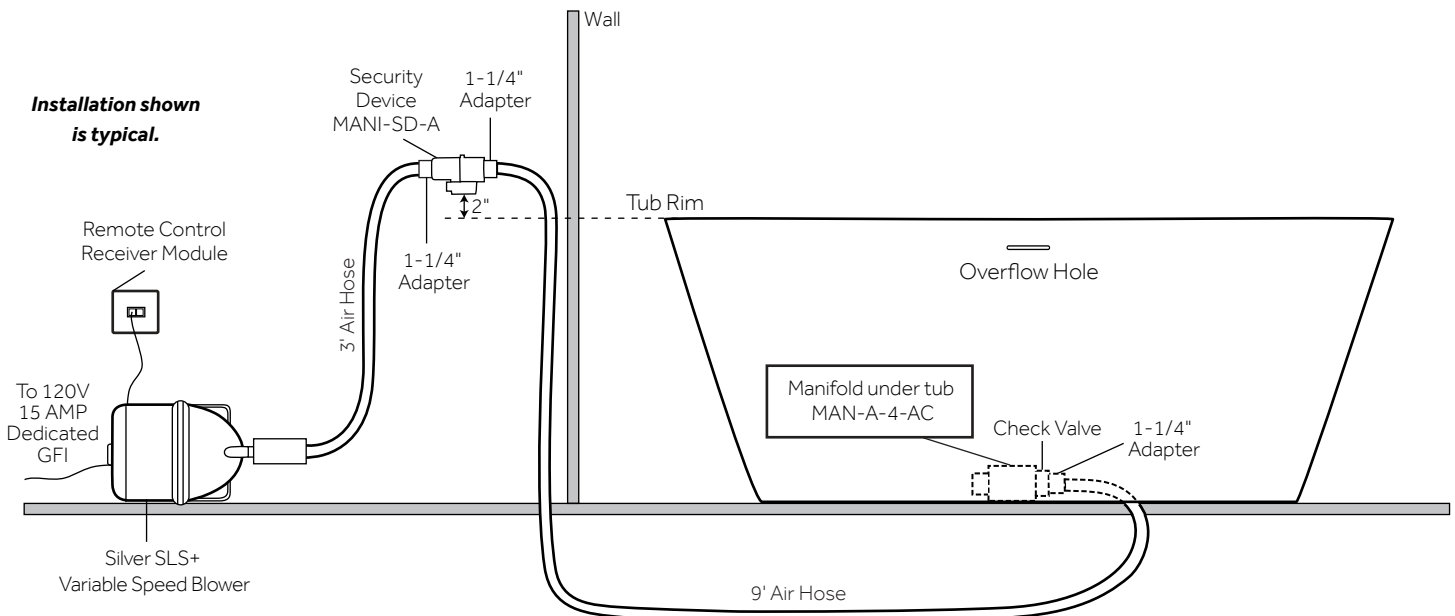

## INSTALLATION

Install blower behind a wall (with an access panel) or in a closet. Blower can also be installed under floor. Ensure the security device, MANI-DS-A, is at least:

- 2" Above the tub rim

Security device and hose can be mounted in wall

## INSIDE OF BATH

- (12) MAXI AIR JETS WITH 24 OPENINGS

ELBOWS FOR AIR JETS

TEES FOR AIR JETS

All dimensions and specifications are nominal and may vary. Use actual products for accuracy in critical situations.