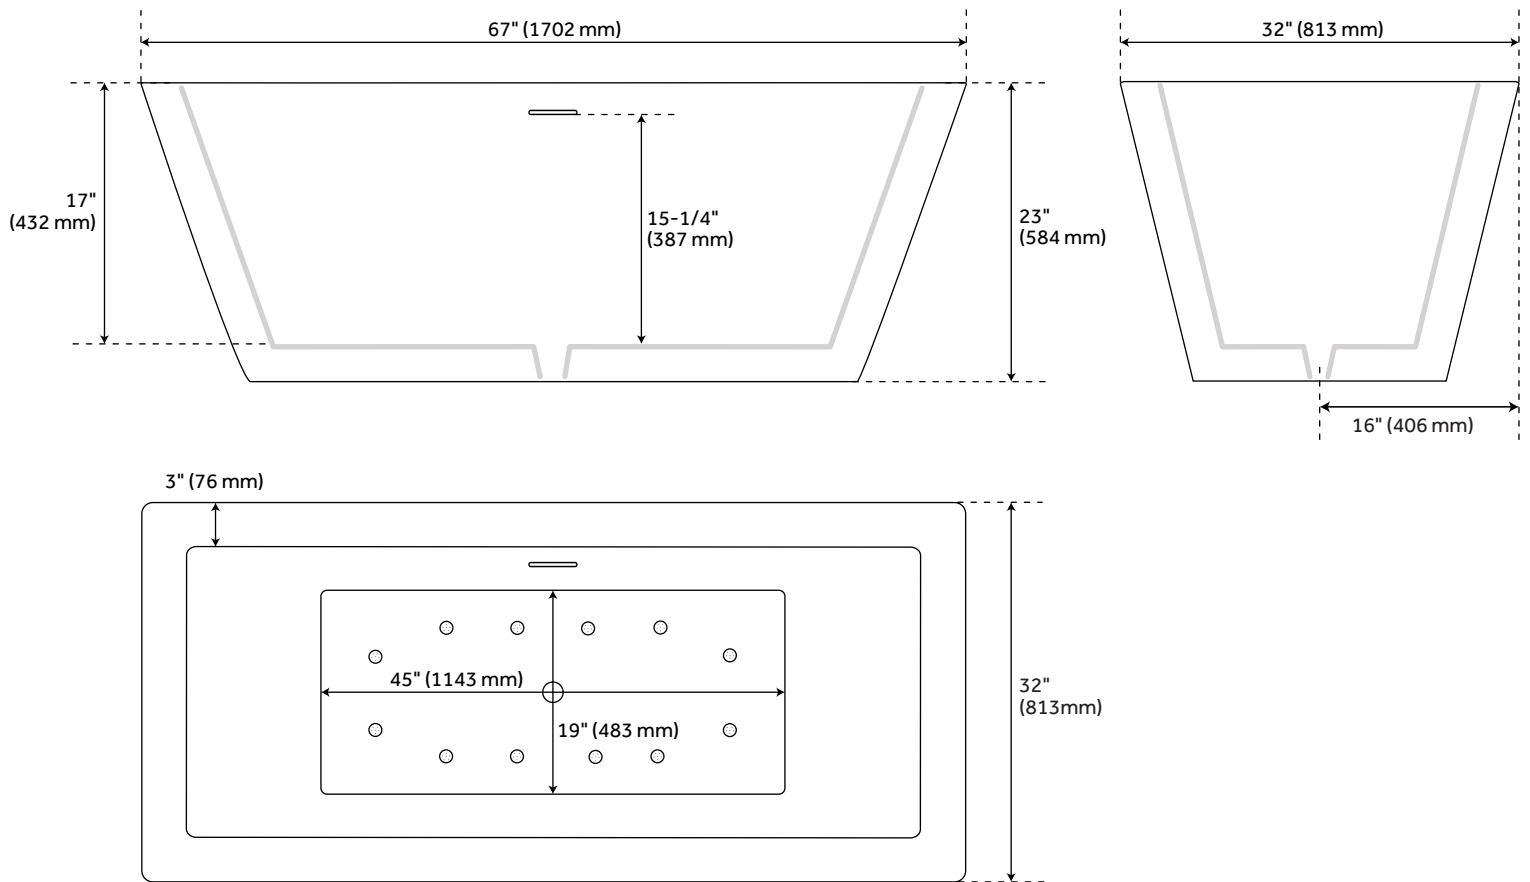

67" EATON ACRYLIC FREESTANDING AIR TUB

SKU: 927761-67-AIR

All dimensions and specifications are nominal and may vary. Use actual products for accuracy in critical situations.