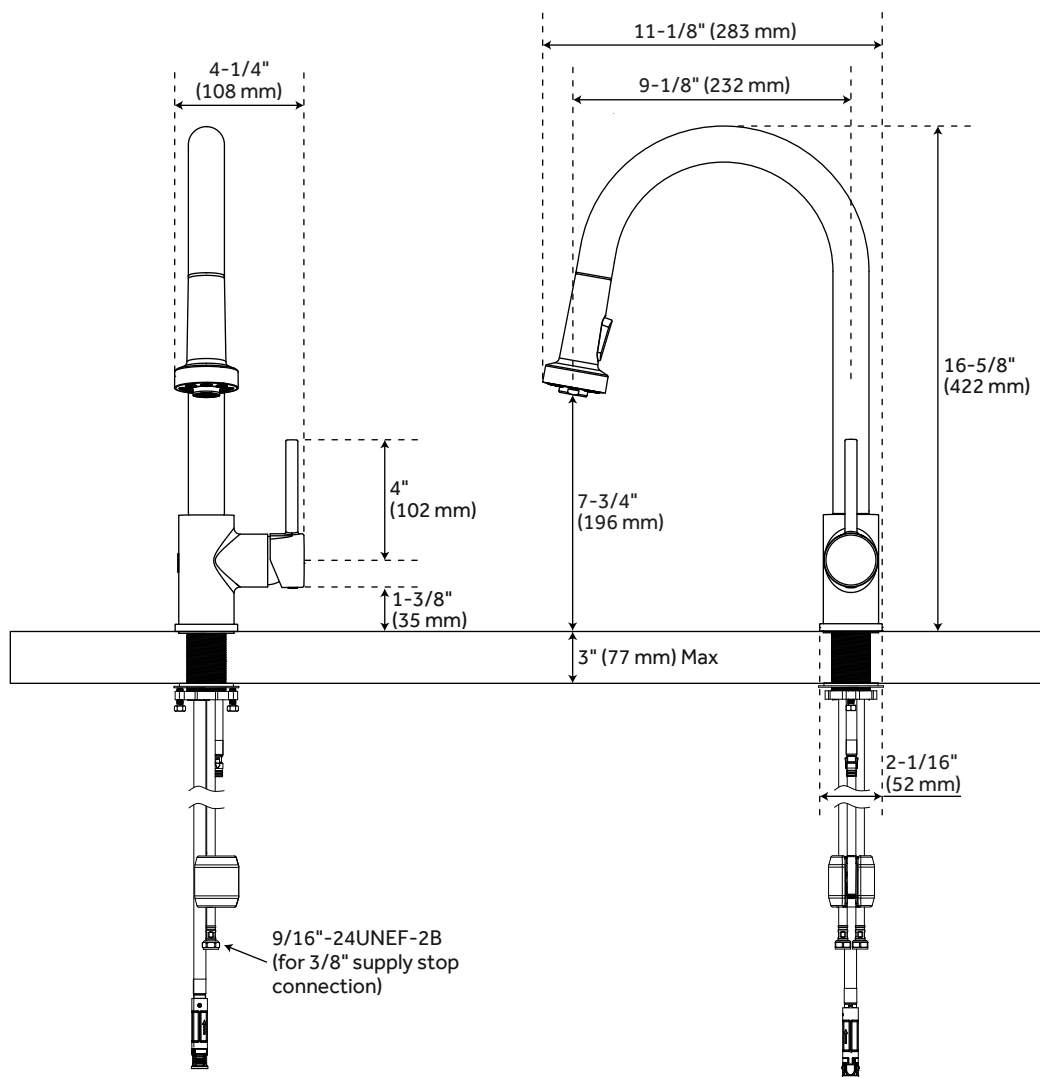

## FEATURES

Installation Type: Single-Hole  
Features: Pull-Down  
Design: Modern  
Length: 4-1/4"  
Width: 11-1/8"  
Height: 16-5/8"  
Base Plate Diameter: 2-1/16"  
Faucet Centers: Single-Hole  
Drain Included: No  
Faucet Material: Brass  
Handle Type: Lever  
Handle Length: 4"  
IPS: 1/2"  
Flow Rate: 1.75 gpm @60 psi  
Kitchen Faucet Holes: 1  
Hand Sprayer Material: Plastic  
Height To Spout: 7-3/4"  
Spout Reach: 9-1/8"  
Swivel Spout: Yes  
Handle Height: 1-3/8"  
Ceramic Disc Cartridges: Yes  
Hot and Cold Indicators: No

# RIDGEWAY PULL-DOWN TOUCHLESS KITCHEN FAUCET

SKU: 951732-S  
SHXCRD100E

All dimensions and specifications are nominal and may vary. Use actual products for accuracy in critical situations.