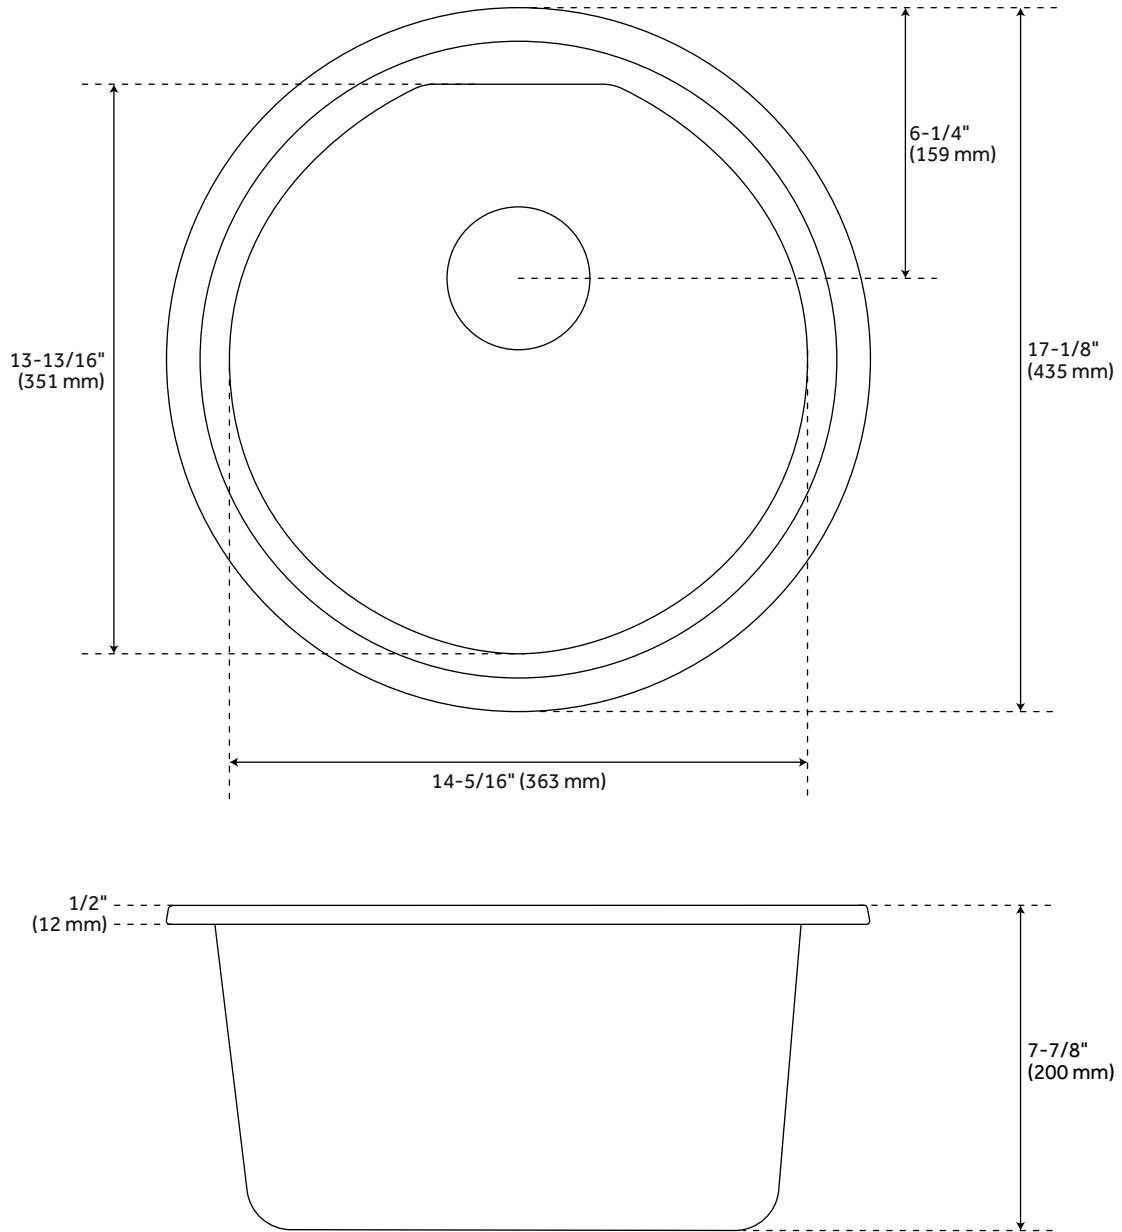

17" PEMBROOK ROUND GRANITE COMPOSITE DROP-IN PREP SINK - MILK WHITE

SKU: 479603

CODES/STANDARDS

FEATURES

Length: 17-1/4"
Width: 17-1/4"
Height: 7-7/8"
Sink Shape: Round
Number of Basins: 1
Sink Installation: Drop In
Product Color: White
Basin Length: 14"
Basin Width: 14"
Basin Depth: 7-1/4"
Rim Thickness: 1-1/2"
Fits Drain Hole Size: 3-1/2"
Exterior Treatment: Smooth
Interior Treatment: Smooth
Drain Included: Yes
Drain Finish: Polished Brass
Faucet Included: No
Sink Material: Granite Composite

Code:
REVISED 4/13/2022

PEMBROOK ROUND GRANITE COMPOSITE DROP-IN PREP SINK - MILK WHITE

SKU: 953447

All dimensions and specifications are nominal and may vary. Use actual products for accuracy in critical situations.