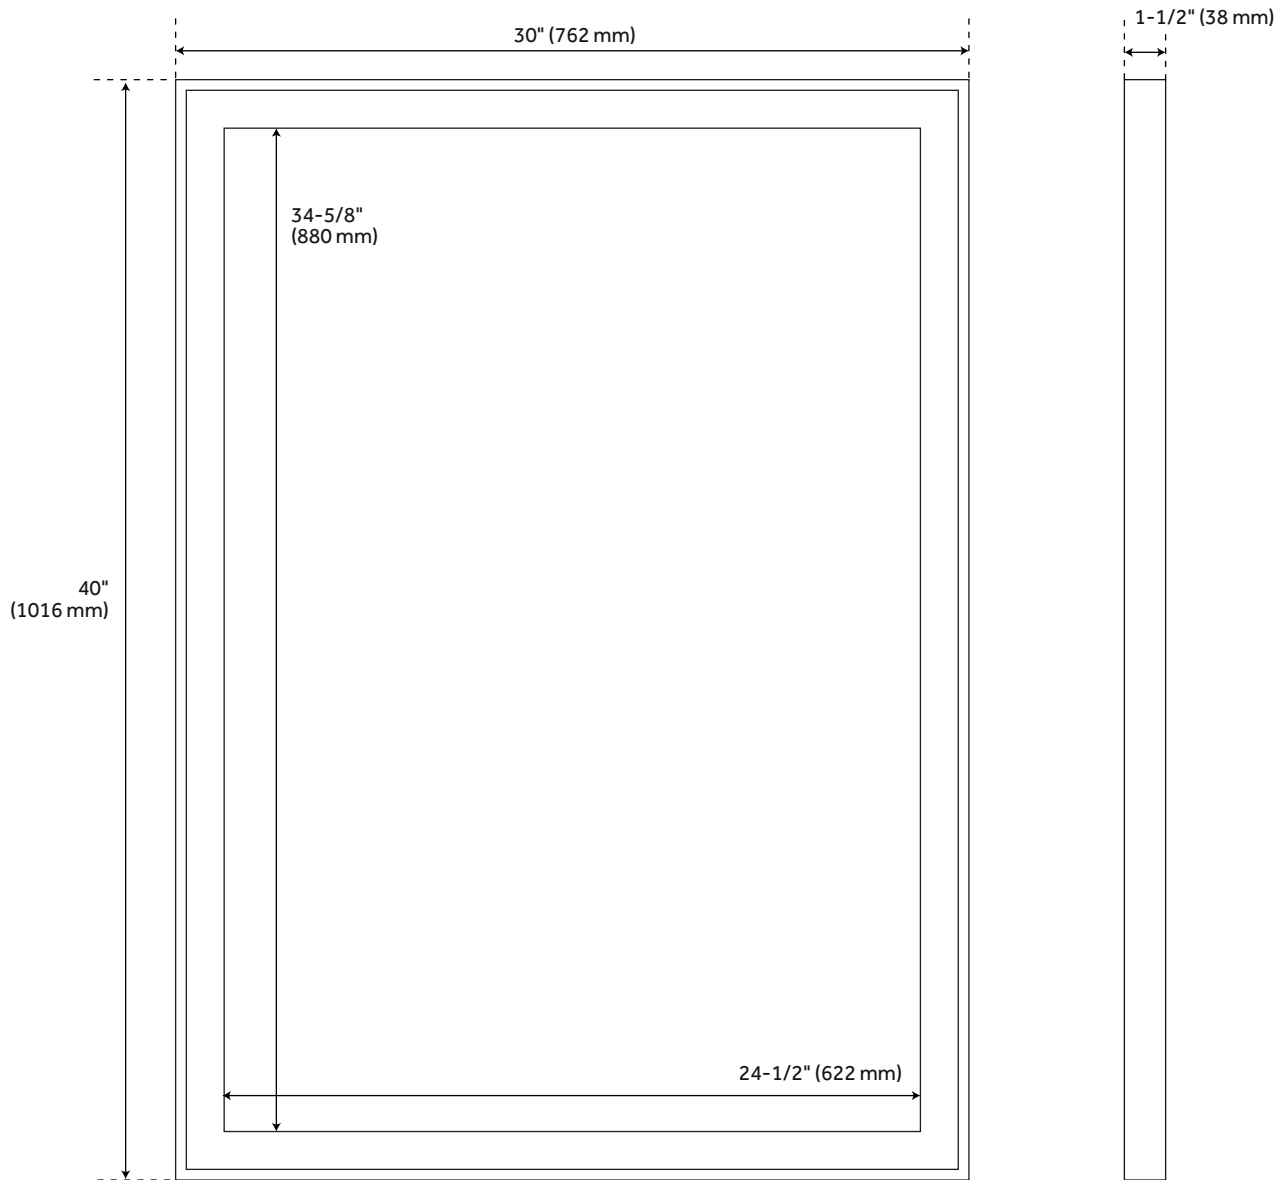

DEVORA VANITY MIRROR - PORT GRAY

SKU: 953137

FEATURES

Installation Type: Wall Mount

Product Finish: Port Gray

Material: Wood

Assembly Required: No

CODES/STANDARDS

Code:
REVISED 3/29/2022

30" DEVORA VANITY MIRROR - PORT GRAY

SKU: 482221

All dimensions and specifications are nominal and may vary. Use actual products for accuracy in critical situations.

36" DEVORA VANITY MIRROR - PORT GRAY

SKU: 482223

All dimensions and specifications are nominal and may vary. Use actual products for accuracy in critical situations.