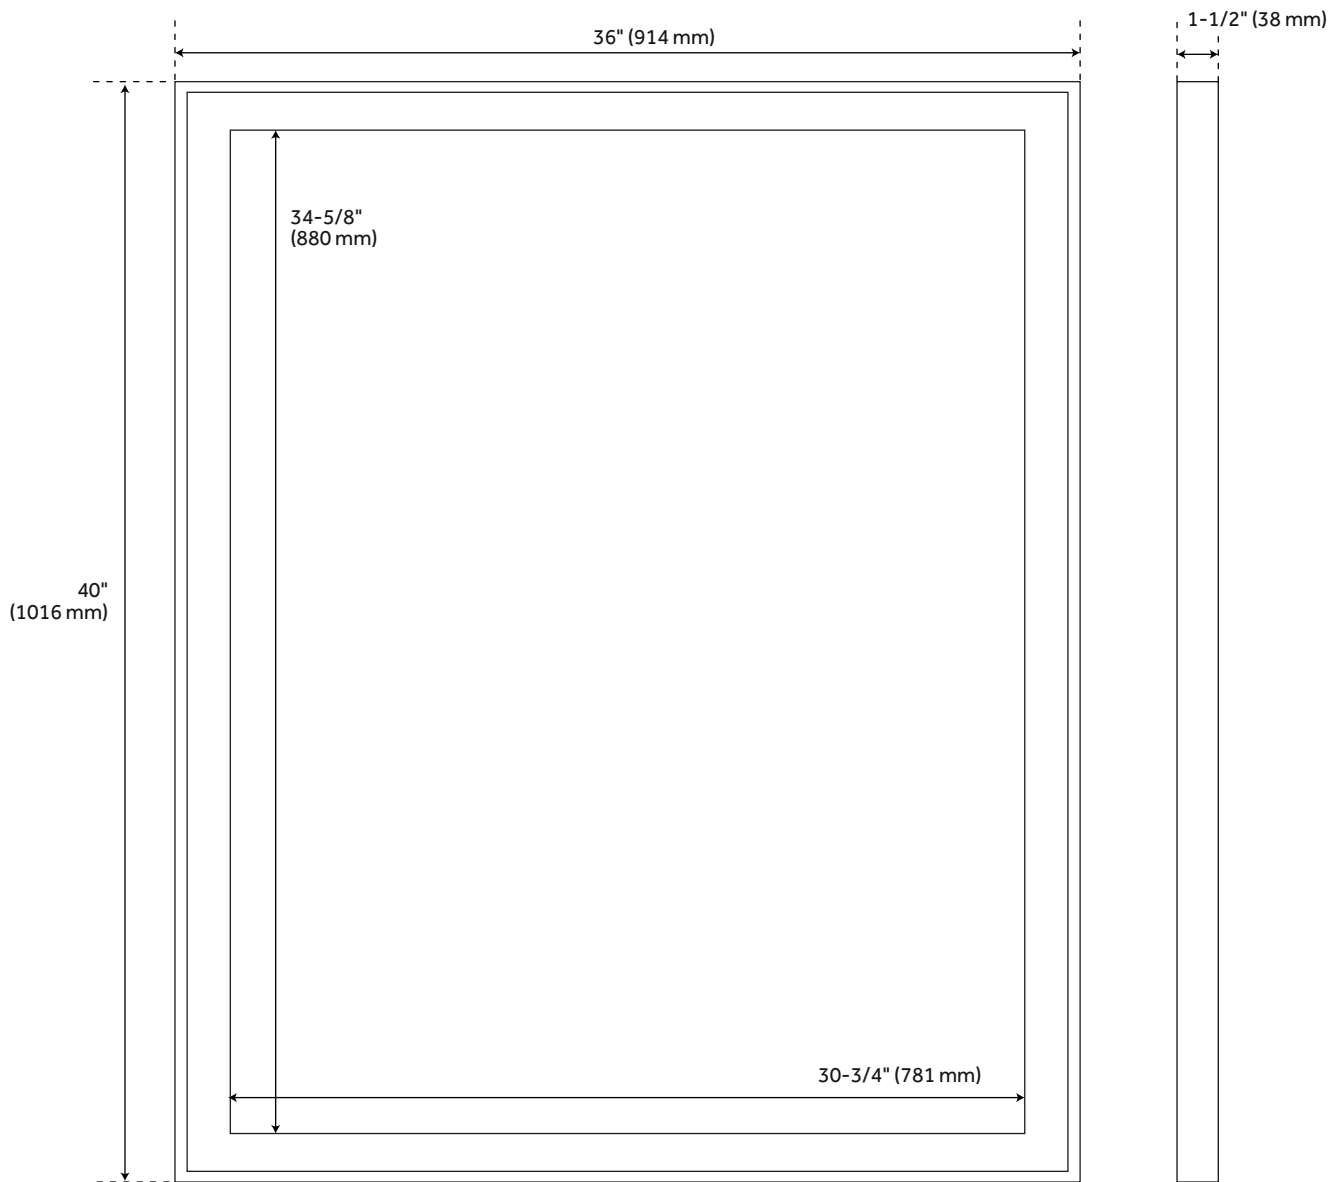

DEVORA VANITY MIRROR - PORT GRAY

SKU: 953137

FEATURES

Installation Type: Wall Mount

Product Finish: Port Gray

Material: Wood

Assembly Required: No

CODES/STANDARDS

Code:
REVISED 3/29/2022

30" DEVORA VANITY MIRROR - PORT GRAY

SKU: 482221

All dimensions and specifications are nominal and may vary. Use actual products for accuracy in critical situations.

36" DEVORA VANITY MIRROR - PORT GRAY

SKU: 482223

All dimensions and specifications are nominal and may vary. Use actual products for accuracy in critical situations.