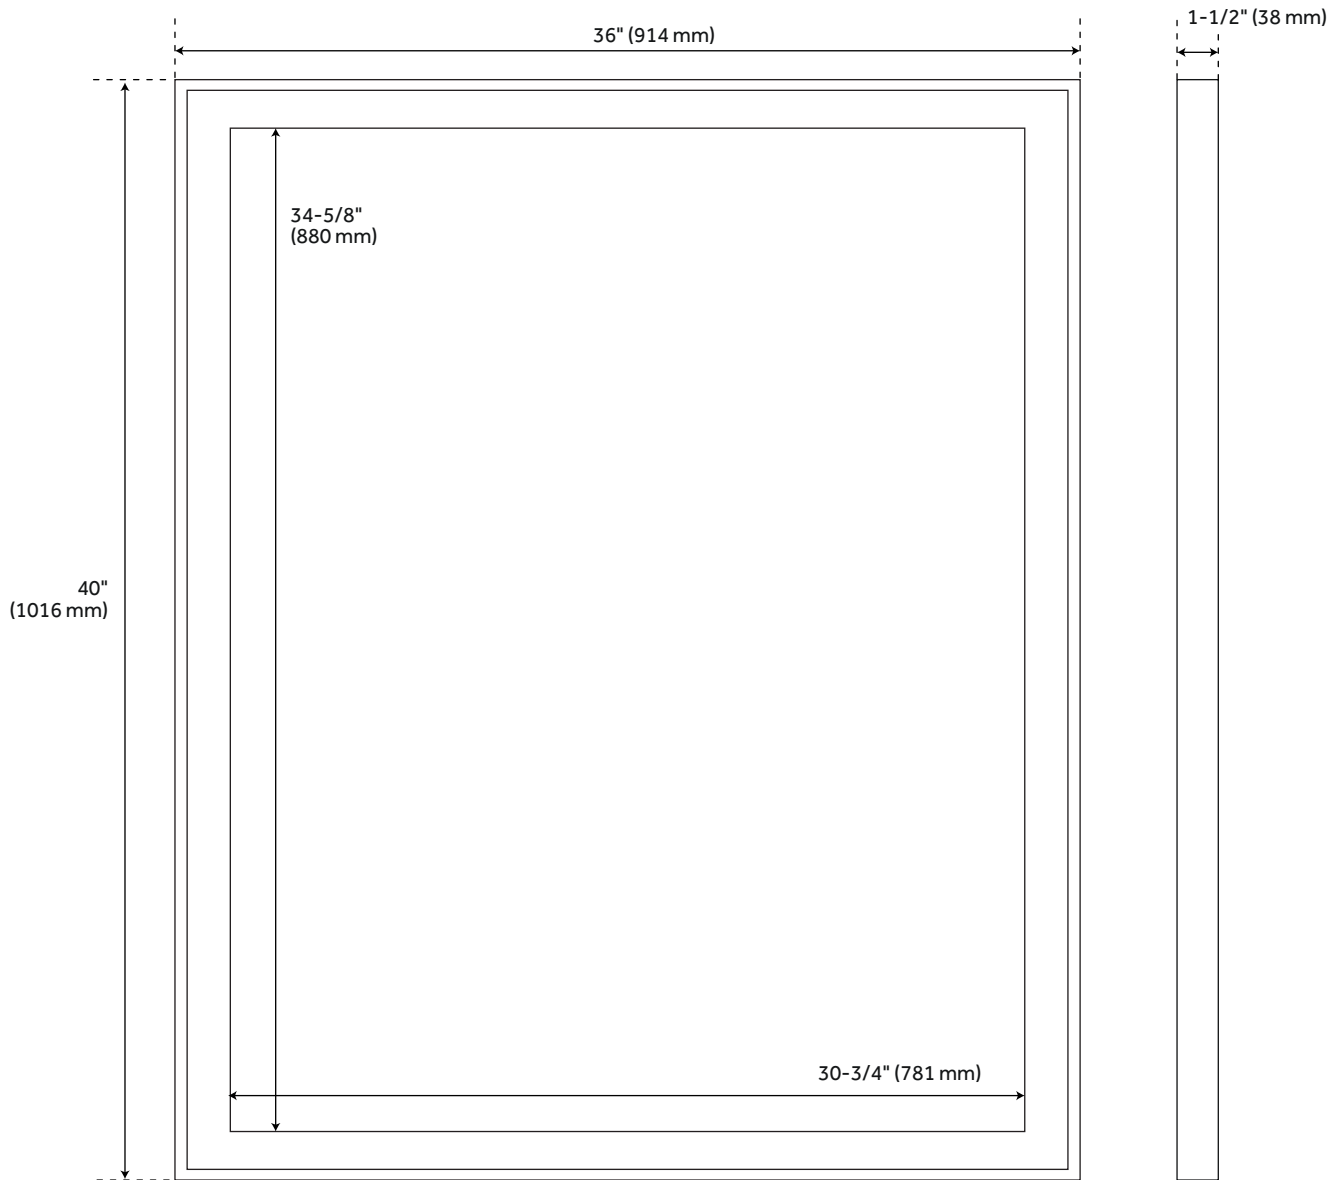

# 30" DEVORA VANITY MIRROR - AGED AUBURN

SKU: 482220

All dimensions and specifications are nominal and may vary. Use actual products for accuracy in critical situations.

# 36" DEVORA VANITY MIRROR - AGED AUBURN

SKU: 482222

All dimensions and specifications are nominal and may vary. Use actual products for accuracy in critical situations.