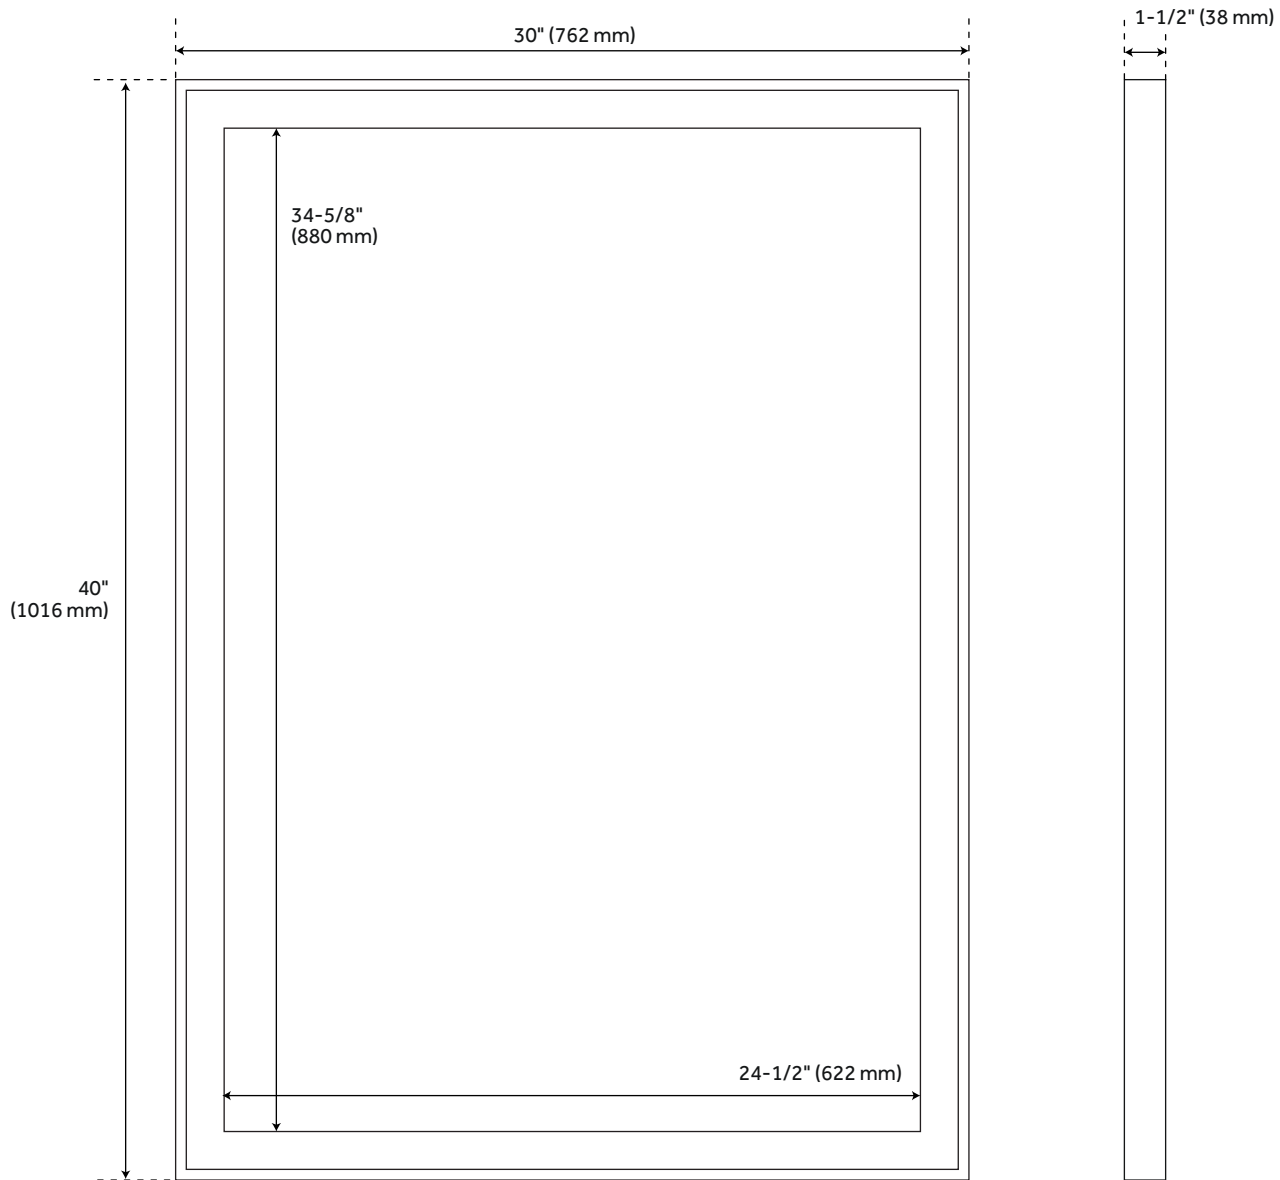

# DEVORA VANITY MIRROR - AGED AUBURN

SKU: 953136

## FEATURES

Installation Type: Wall Mount

Product Finish: Aged Auburn

Material: Wood

Assembly Required: No

# 30" DEVORA VANITY MIRROR - AGED AUBURN

SKU: 482220

All dimensions and specifications are nominal and may vary. Use actual products for accuracy in critical situations.

# 36" DEVORA VANITY MIRROR - AGED AUBURN

SKU: 482222

All dimensions and specifications are nominal and may vary. Use actual products for accuracy in critical situations.