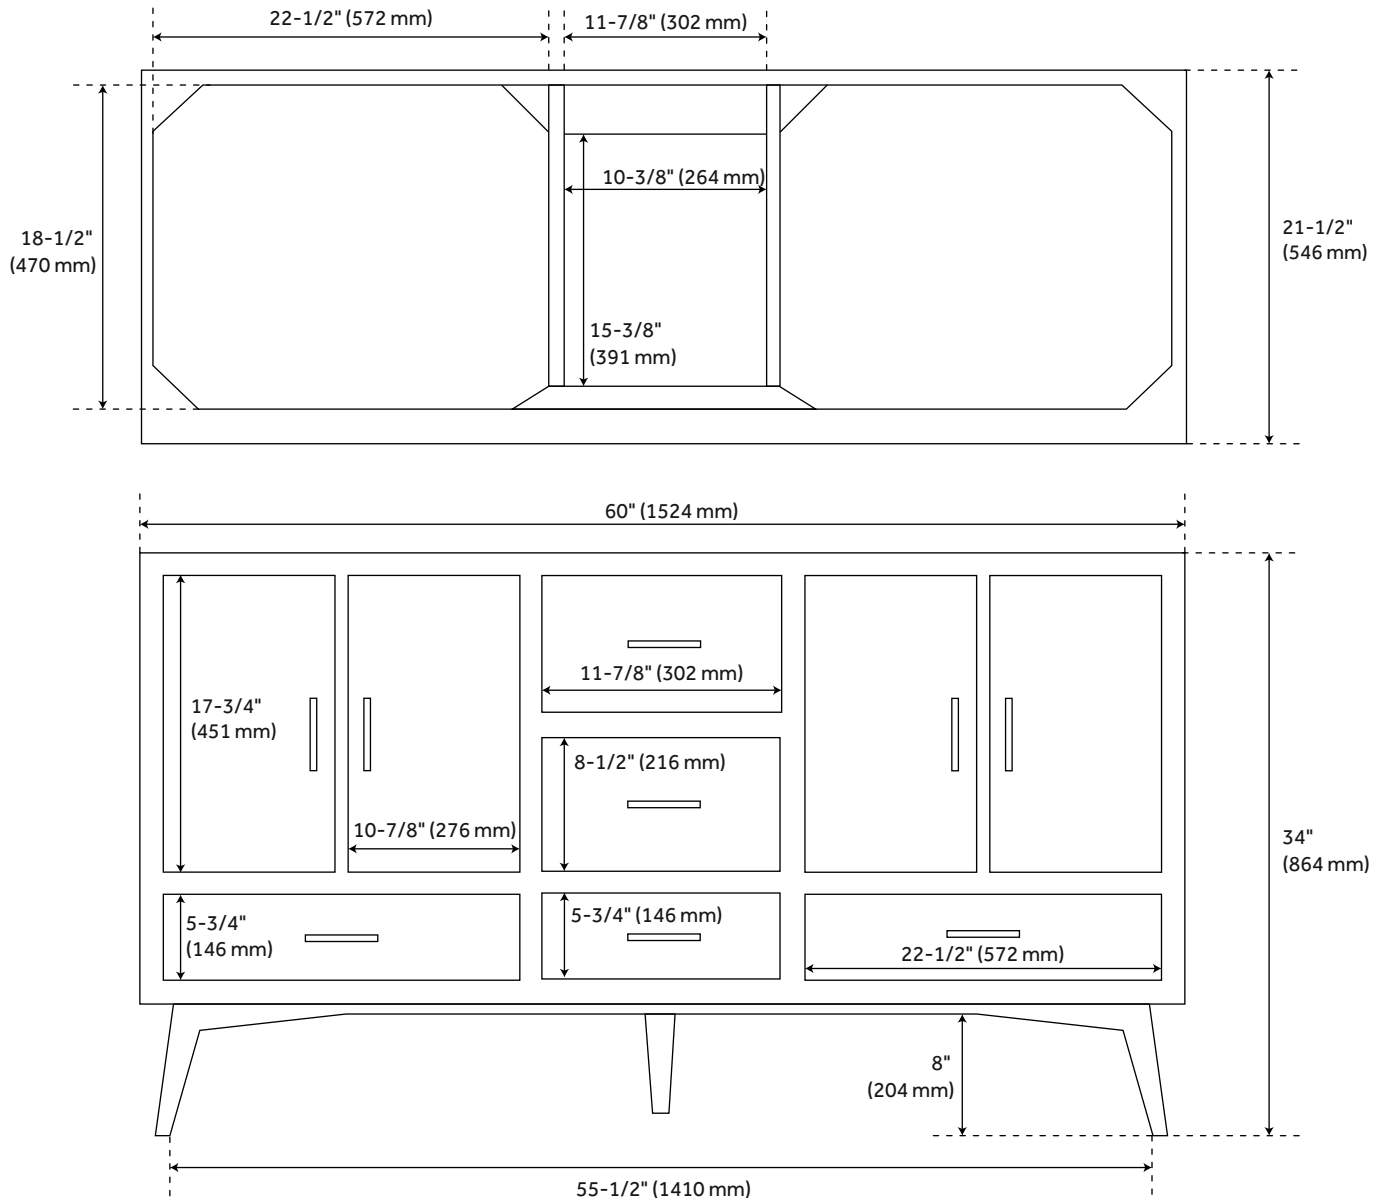

## FEATURES

Installation Type: Freestanding  
Features: Soft-Close Hinges; Matching Mirror  
Product Finish: Natural Teak  
Material: Teak  
Number of Doors: 4  
Number of Drawers: 5  
Width: 60"  
Height: 34"  
Depth: 21-1/2"  
Assembly Required: No  
Dovetail Drawers: Yes  
Number of Basins: 2  
Sink Installation: Undermount - Oval  
Fits Drain Hole Size: 1-1/2"  
Faucet Included: No  
Vanity Top Thickness: 3cm  
Size: 60"  
Hardware Finish: Brass  
Built-In Adjusters: Yes  
Sink Included: Optional  
Basin Overflow: Yes  
Vanity Top Included: Optional  
Vanity Top Depth: 22"  
Vanity Top Width: 61"  
Mirror Included: No

# 60" NOVAK DOUBLE TEAK VANITY - NATURAL TEAK

SKU: 478411

All dimensions and specifications are nominal and may vary. Use actual products for accuracy in critical situations.