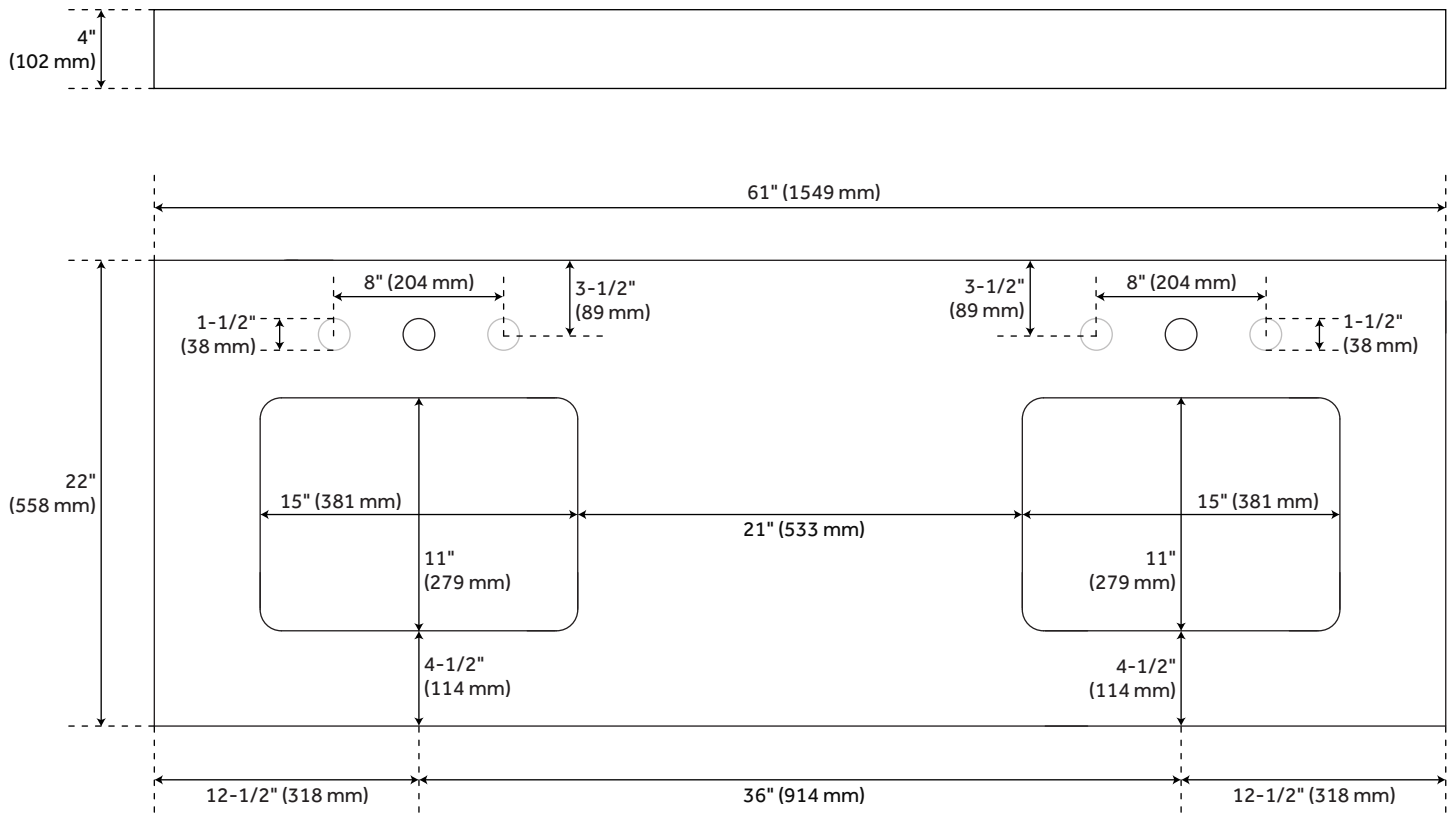

61" X 22"

3CM ACE DOUBLE VANITY TOP FOR RECTANGULAR UNDERMOUNT SINK

All dimensions and specifications are nominal and may vary. Use actual products for accuracy in critical situations.