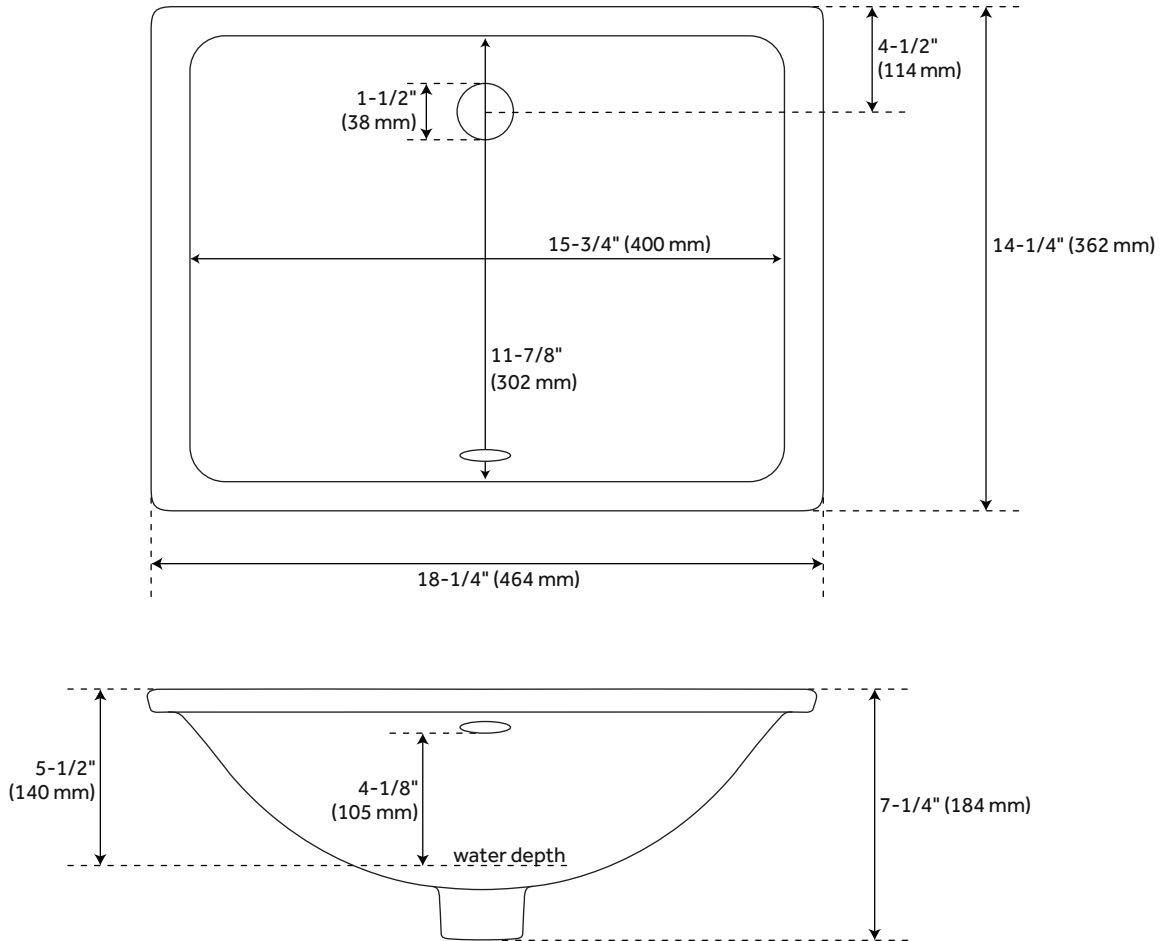

RECTANGULAR

UNDERMOUNT BATHROOM SINK - WHITE

SKU: 424434

FEATURES

Shape: Rectangle
Sink Material: Porcelain
Number Of Basins: 1
Sink Installation: Undermount
Faucet Centers: No Faucet Hole
Overflow Hole: No
Drain Included: Optional
Faucet Included: No
Includes Optional Chrome Overflow Cover

CONTENTS

SINK PAGE 2

REVISED 08/19/2022

RECTANGULAR

UNDERMOUNT BATHROOM SINK - WHITE

SKU: 424434

FEATURES

Length: 18-1/4"
Width: 14-1/4"
Height: 7-1/4"
Basin Length: 15-3/4"
Basin Width: 11-7/8"
Basin Depth: 5-1/2"
Water Depth To Overflow: 4-1/8"

CODES/STANDARDS

cUPC
ASME A112.19.2/CSA B45.1
Massachusetts Accepted

LISTED ID:

506894

PRODUCT IMAGE

All dimensions and specifications are nominal and may vary. Use actual products for accuracy in critical situations.