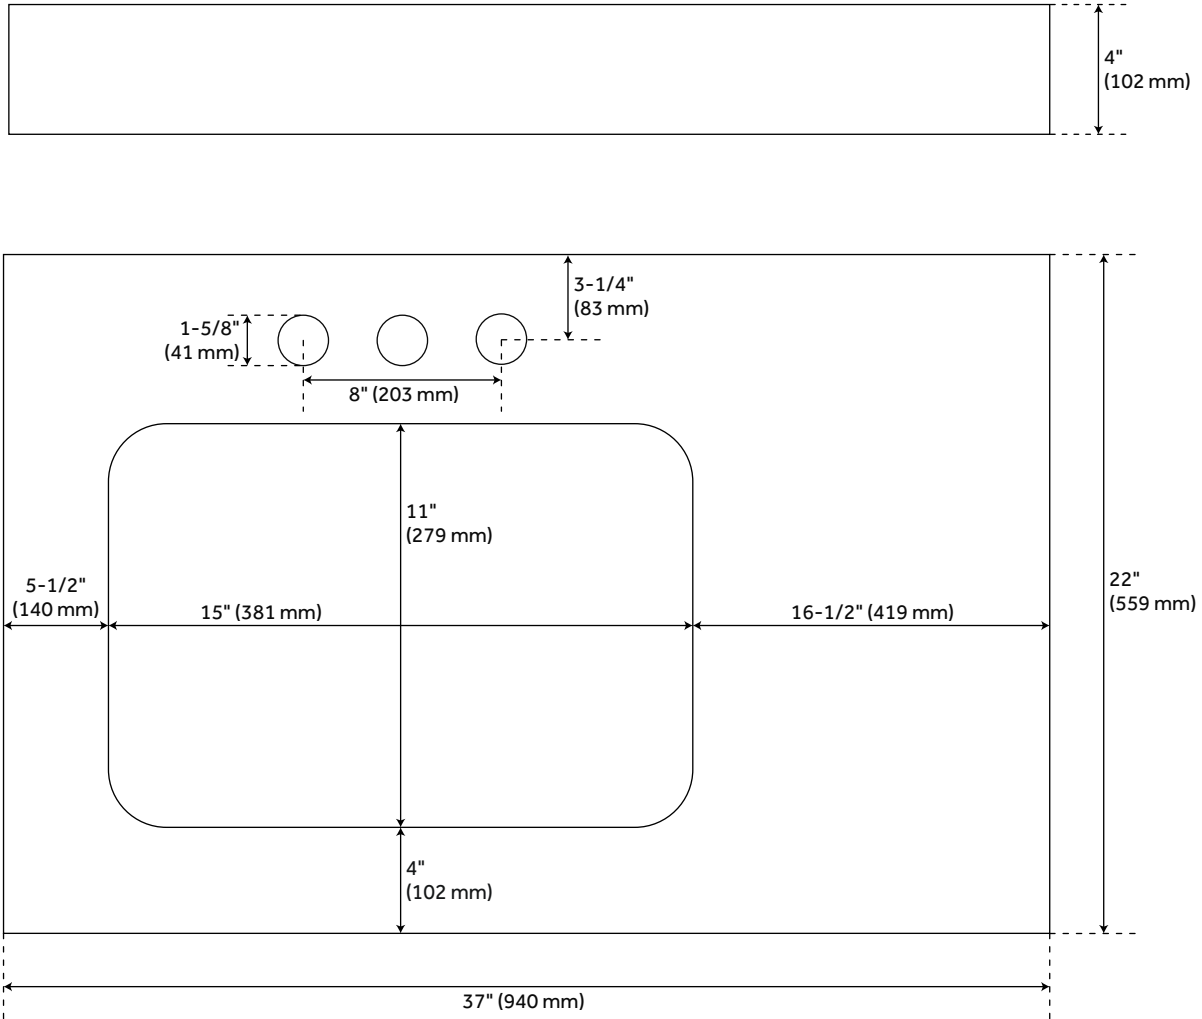

# 37" X 22" 3CM GRANITE TOP WITH LEFT OFFSET RECT UNDERMOUNT SINK - ABSOLUTE BLACK -

SKU: 482428

## FEATURES

Features: Offset Sink  
Assembly Required: Yes  
Number of Basins: 1  
Sink Installation: Undermount - Rectangle  
Vanity Top Options: Absolute Black Granite  
Faucet Centers: 8"  
Water Depth To Overflow: 4-1/2"  
Fits Drain Hole Size: 1-1/2"  
Faucet Included: No  
Vanity Top Material: Granite  
Sink Material: Porcelain  
Vanity Top Thickness: 3cm  
Water Depth to Rim: 6"  
Size: 37"  
Sink Included: Yes  
Sink Color: White  
Basin Overflow: Yes  
Vanity Top Depth: 22"  
Vanity Top Width: 37"  
Backsplash: Yes

# 37" x 22" 3CM GRANITE TOP WITH LEFT OFFSET RUMB SINK - ABSOLUTE BLACK - WIDESPREAD

SKU: 482428

All dimensions and specifications are nominal and may vary. Use actual products for accuracy in critical situations.