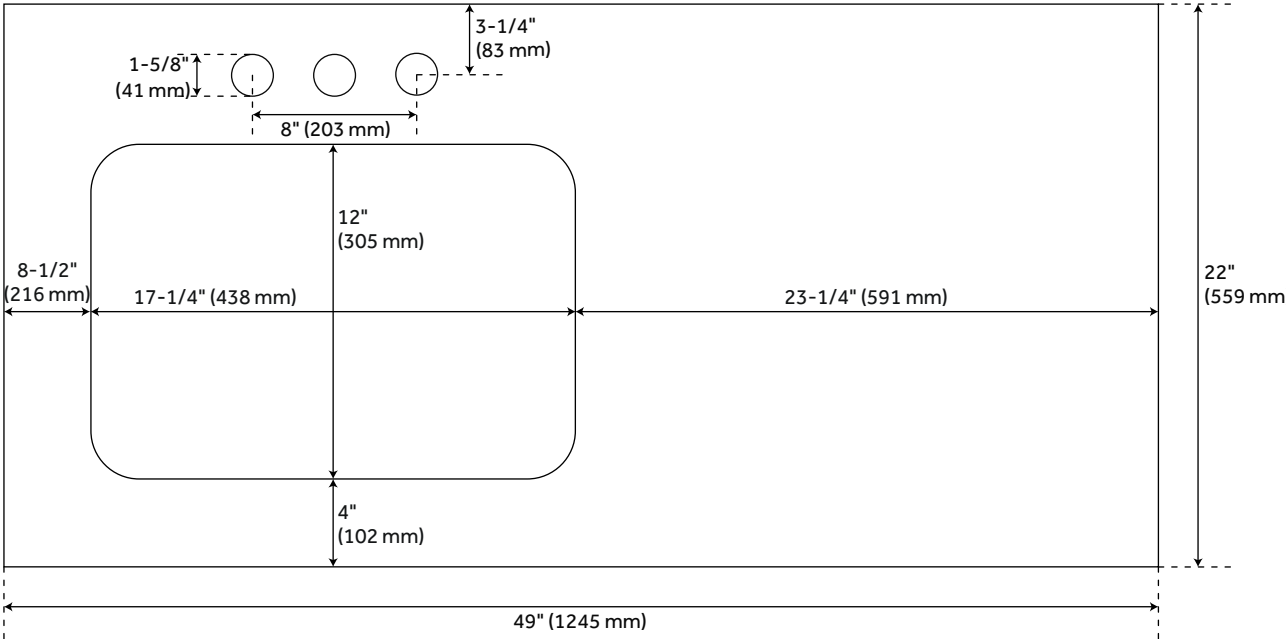

49" X 22" 3CM MARBLE VANITY TOP WITH LEFT OFFSET RECT UNDERMOUNT SINK - CARRARA -

SKU: 482427

FEATURES

Features: Offset Sink
Assembly Required: Yes
Number of Basins: 1
Sink Installation: Undermount - Rectangle
Vanity Top Options: Carrara Marble
Faucet Centers: 8"
Water Depth To Overflow: 4-1/8"
Fits Drain Hole Size: 1-1/2"
Faucet Included: No
Vanity Top Material: Marble
Sink Material: Porcelain
Vanity Top Thickness: 3cm
Water Depth to Rim: 5-1/2"
Size: 49"
Sink Included: Yes
Sink Color: White
Basin Overflow: Yes
Vanity Top Depth: 22"
Vanity Top Width: 49"
Backsplash: Yes

CODES/STANDARDS

Code:
REVISED 3/2/2022

49" x 22" 3CM MARBLE VANITY TOP WITH LEFT OFFSET RUMB SINK - CARRARA - WIDESPREAD

SKU: 482427

All dimensions and specifications are nominal and may vary. Use actual products for accuracy in critical situations.