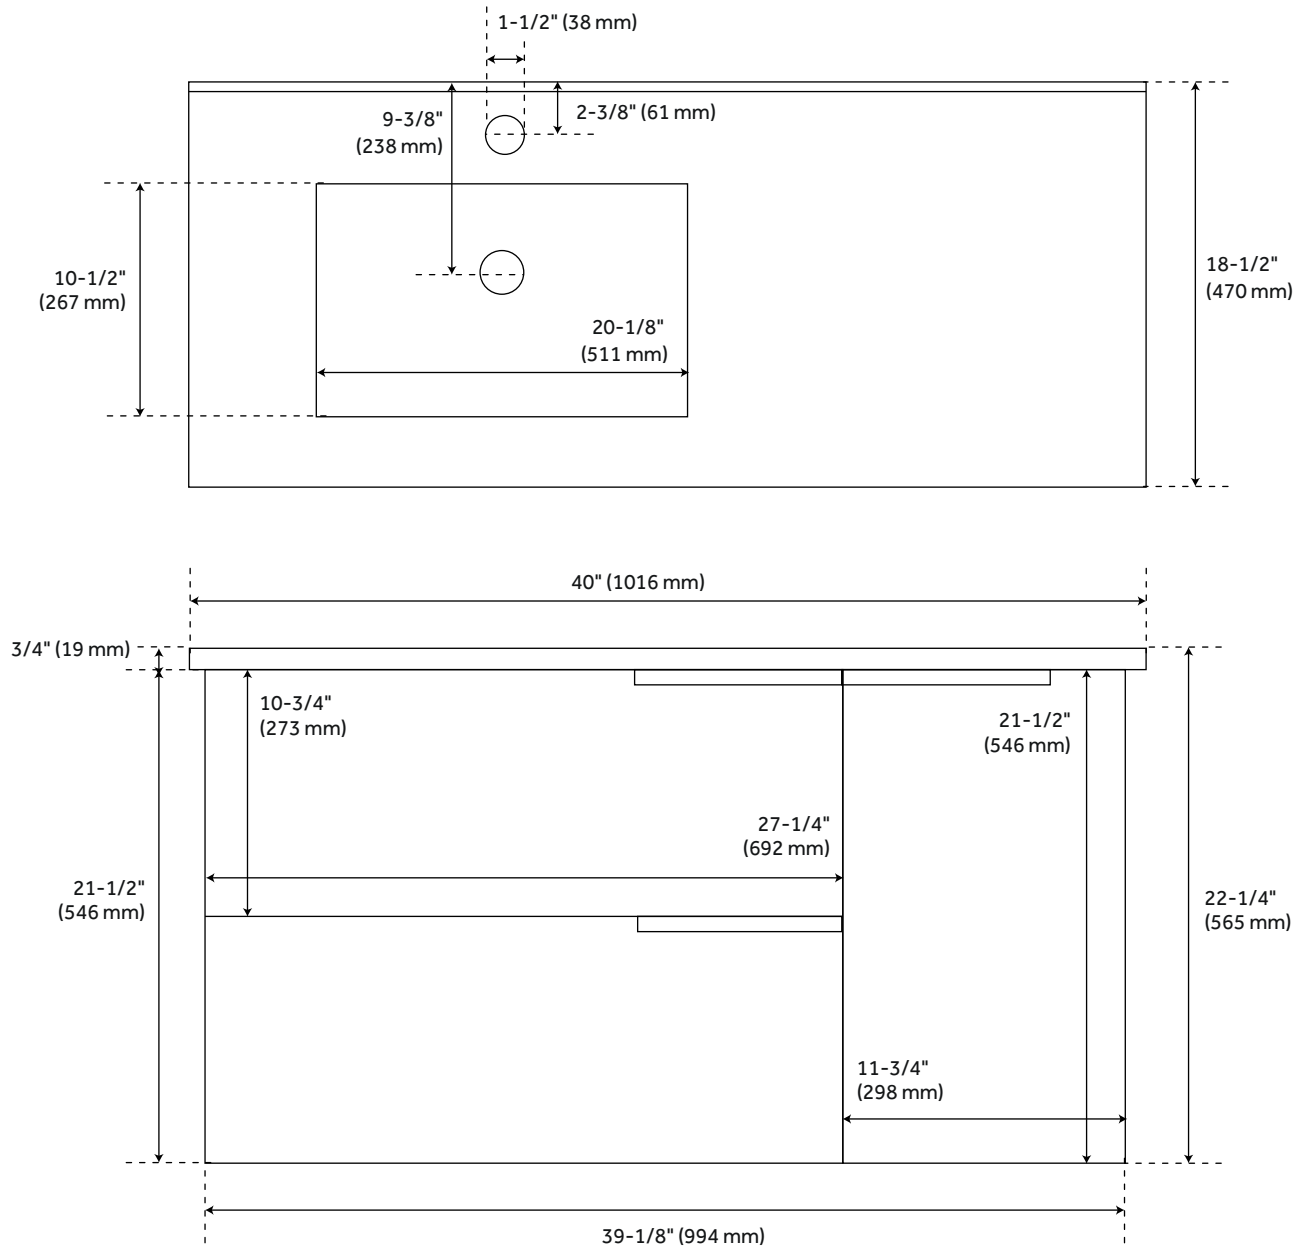

# 40" VARINA WALL-MOUNT VANITY AND LEFT OFFSET SINK - DESERT OAK

SKU: 953531-40

## FEATURES

Installation Type: Wall Mount  
Features: Offset Sink; Sink Included; Soft-Close Hinges  
Product Finish: Desert Oak  
Material: Engineered Wood  
Number of Doors: 1  
Number of Drawers: 2  
Width: 40"  
Height: 22-1/4"  
Depth: 18-1/2"  
Assembly Required: Yes  
Number of Basins: 1  
Sink Installation: Integral  
Vanity Top Options: White  
Faucet Centers: Single-Hole  
Basin Length: 20-1/8"  
Basin Width: 10-1/2"  
Water Depth To Overflow: 3-1/8"  
Fits Drain Hole Size: 1-1/2"  
Faucet Included: No  
Vanity Top Material: Ceramic  
Sink Material: Ceramic  
Vanity Top Thickness: 3/4"  
Water Depth to Rim: 4-5/8"  
Size: 40"  
Hardware Finish: Polished Chrome  
Sink Included: Yes  
Sink Color: White  
Basin Overflow: Yes  
Vanity Top Included: Yes  
Vanity Top Depth: 18-1/2"  
Vanity Top Width: 40"  
Backsplash: No  
Mirror Included: No

# 40" VARINA WALL-MOUNT VANITY AND LEFT OFFSET SINK - DESERT OAK

SKU: 953531-40

All dimensions and specifications are nominal and may vary. Use actual products for accuracy in critical situations.