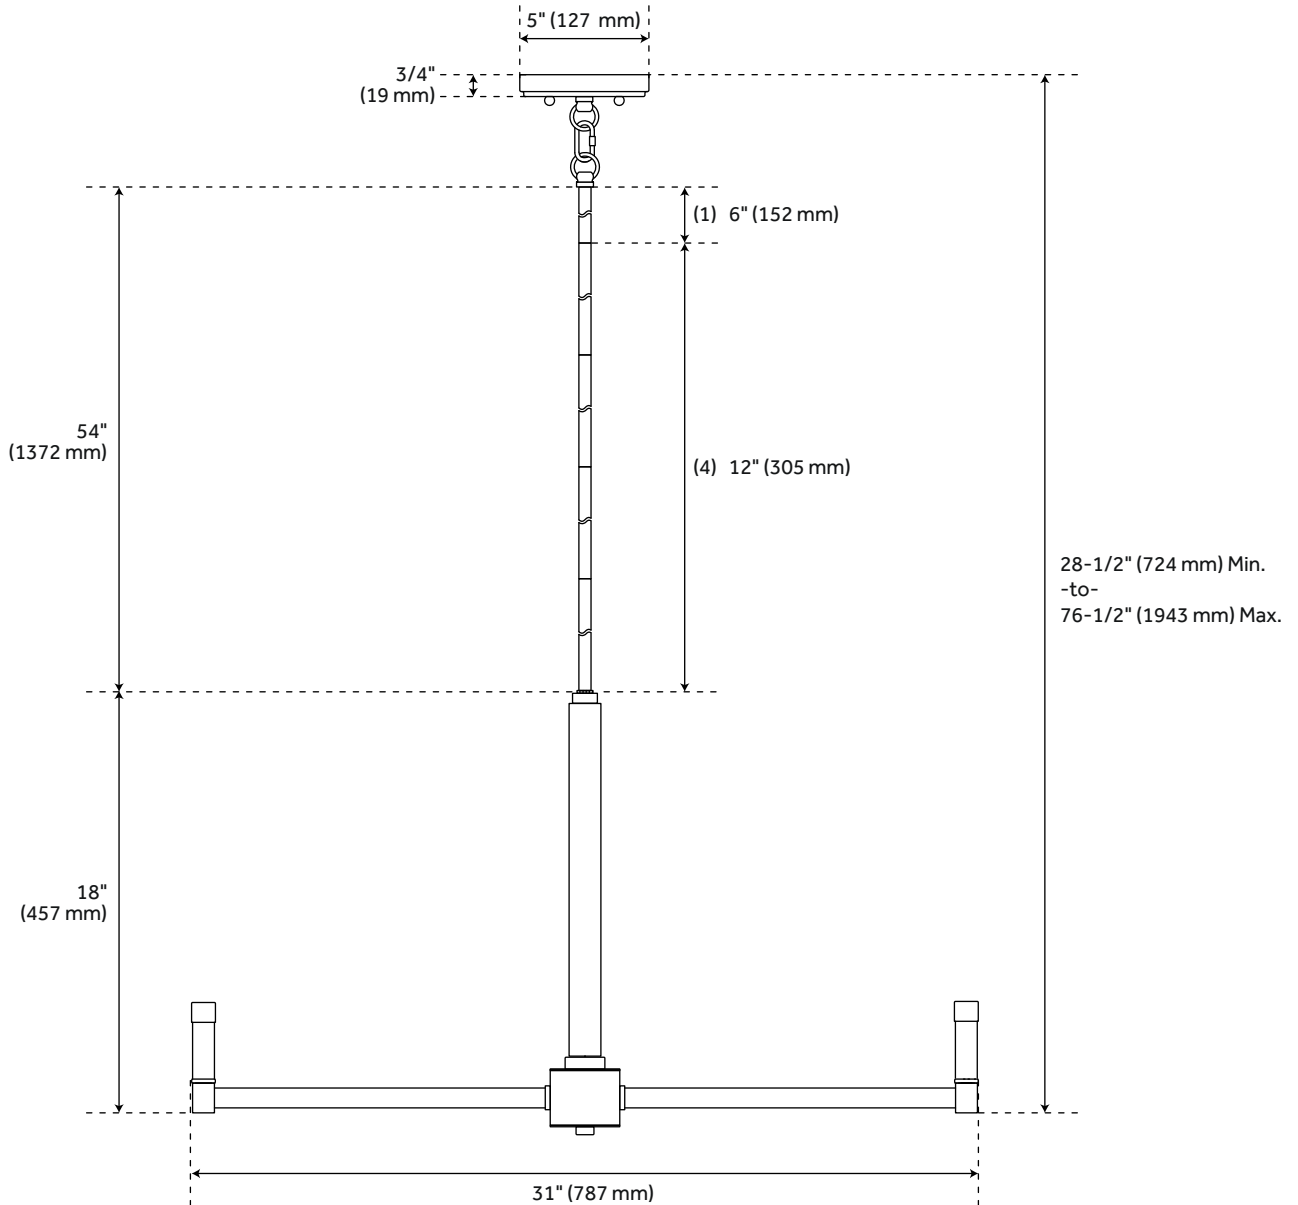

## FEATURES

Installation Type: Ceiling Mount  
Design: Modern  
Material: Metal  
Length: 31"  
Width: 31"  
Height: 18"  
Base Plate Length: 5"  
Base Plate Height: 3/4"  
Mounting Hardware Included: Yes  
Number of Bulbs: 8  
Base Plate Width: 5"  
Base Plate Depth: 3/4"  
Location Type: Suitable for Dry Locations  
Bulbs Included: No  
Bulb Type: Candelabra E-12  
Wattage per Bulb: 60  
Downrod/Chain Length: 1-6", 4-12"

# KUNIN 8-LIGHT CHANDELIER

SKU: 953487

All dimensions and specifications are nominal and may vary. Use actual products for accuracy in critical situations.

Code: PPHL6538