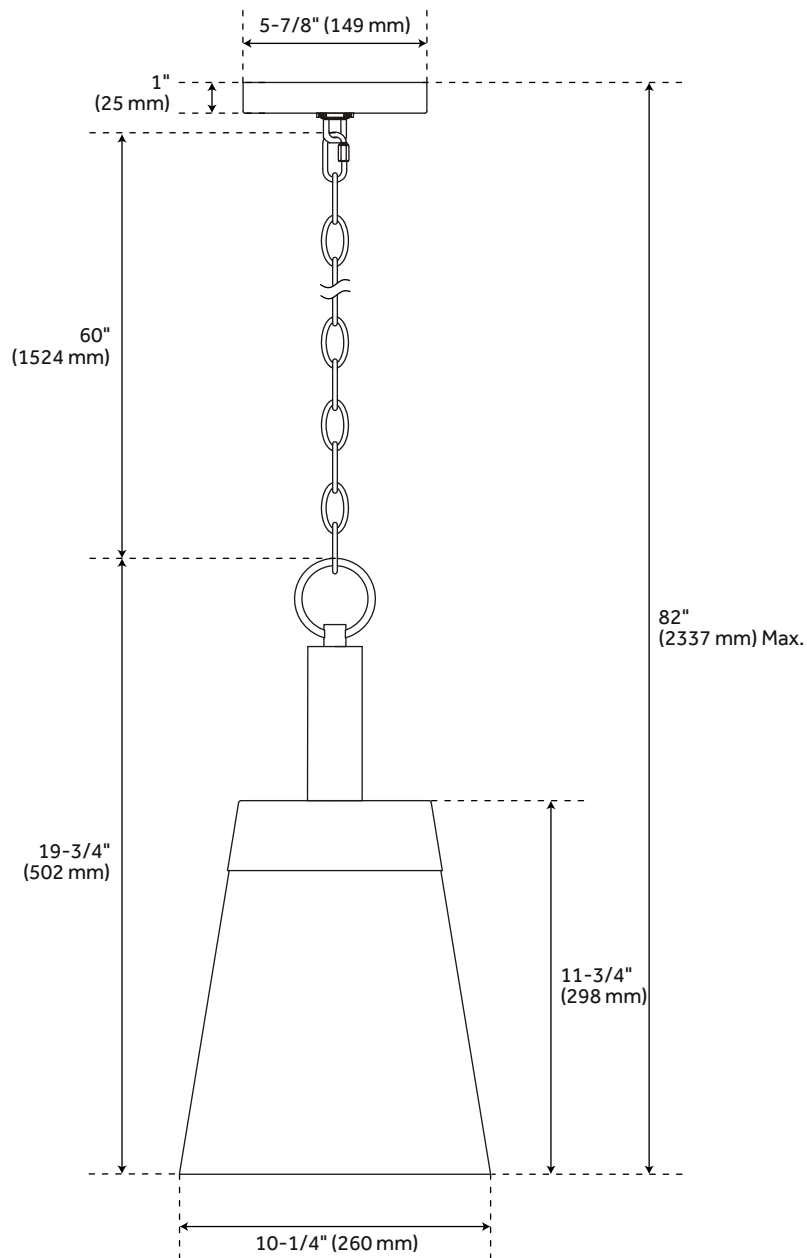

CASANEL PENDANT LIGHT - SINGLE LIGHT

SKU: 951706

FEATURES

Installation Type: Ceiling Mount
Design: Modern
Material: Steel
Width: 10-1/4"
Height: 19-3/4"
Base Plate Length: 1
Base Plate Height: 1"
Mounting Hardware Included: Yes
Reversible Mounting: No
Shade Finish: Clear
Shade Material: Glass
Number of Bulbs: 1
Base Plate Width: 5-7/8"
Base Plate Depth: 1
Location Type: Suitable for Dry Locations
Bulbs Included: No
Bulb Type: Medium E-26
Wattage per Bulb: 60

CODES/STANDARDS

UL 1598 / CSA C22.2 No 250.0

Code:
REVISED 12/28/2021

CASANEL SINGLE LIGHT PENDANT LIGHT

SKU: 951706

All dimensions and specifications are nominal and may vary. Use actual products for accuracy in critical situations.