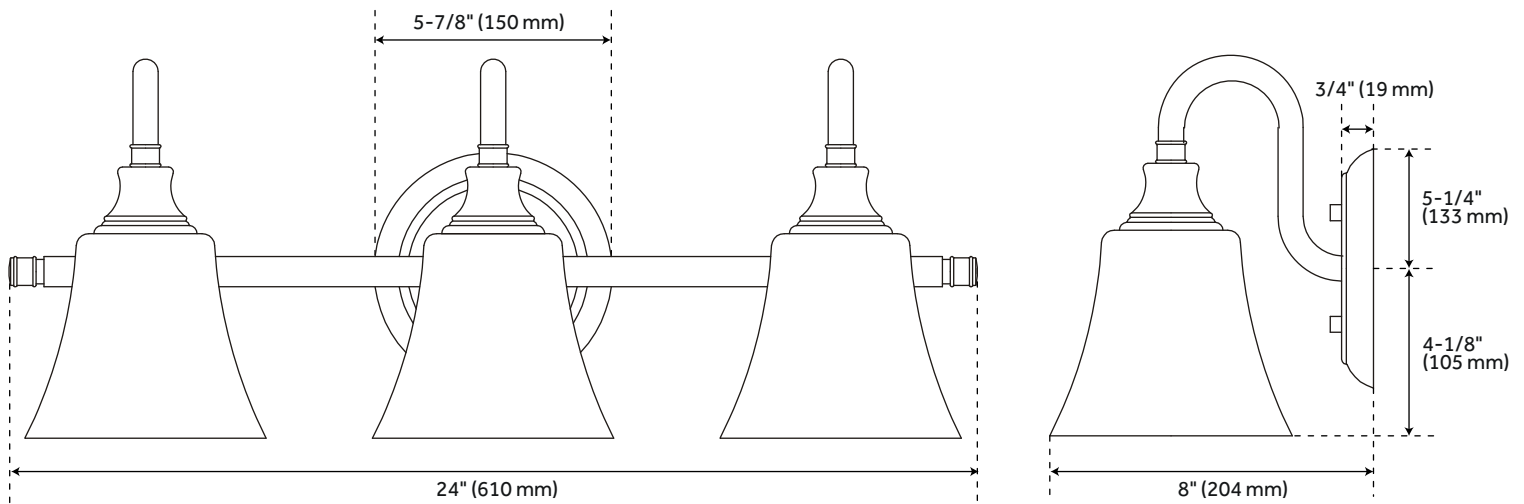

MILDALE 3-LIGHT VANITY LIGHT

SKU: 949664

All dimensions and specifications are nominal and may vary. Use actual products for accuracy in critical situations.

Code: PHVL3193