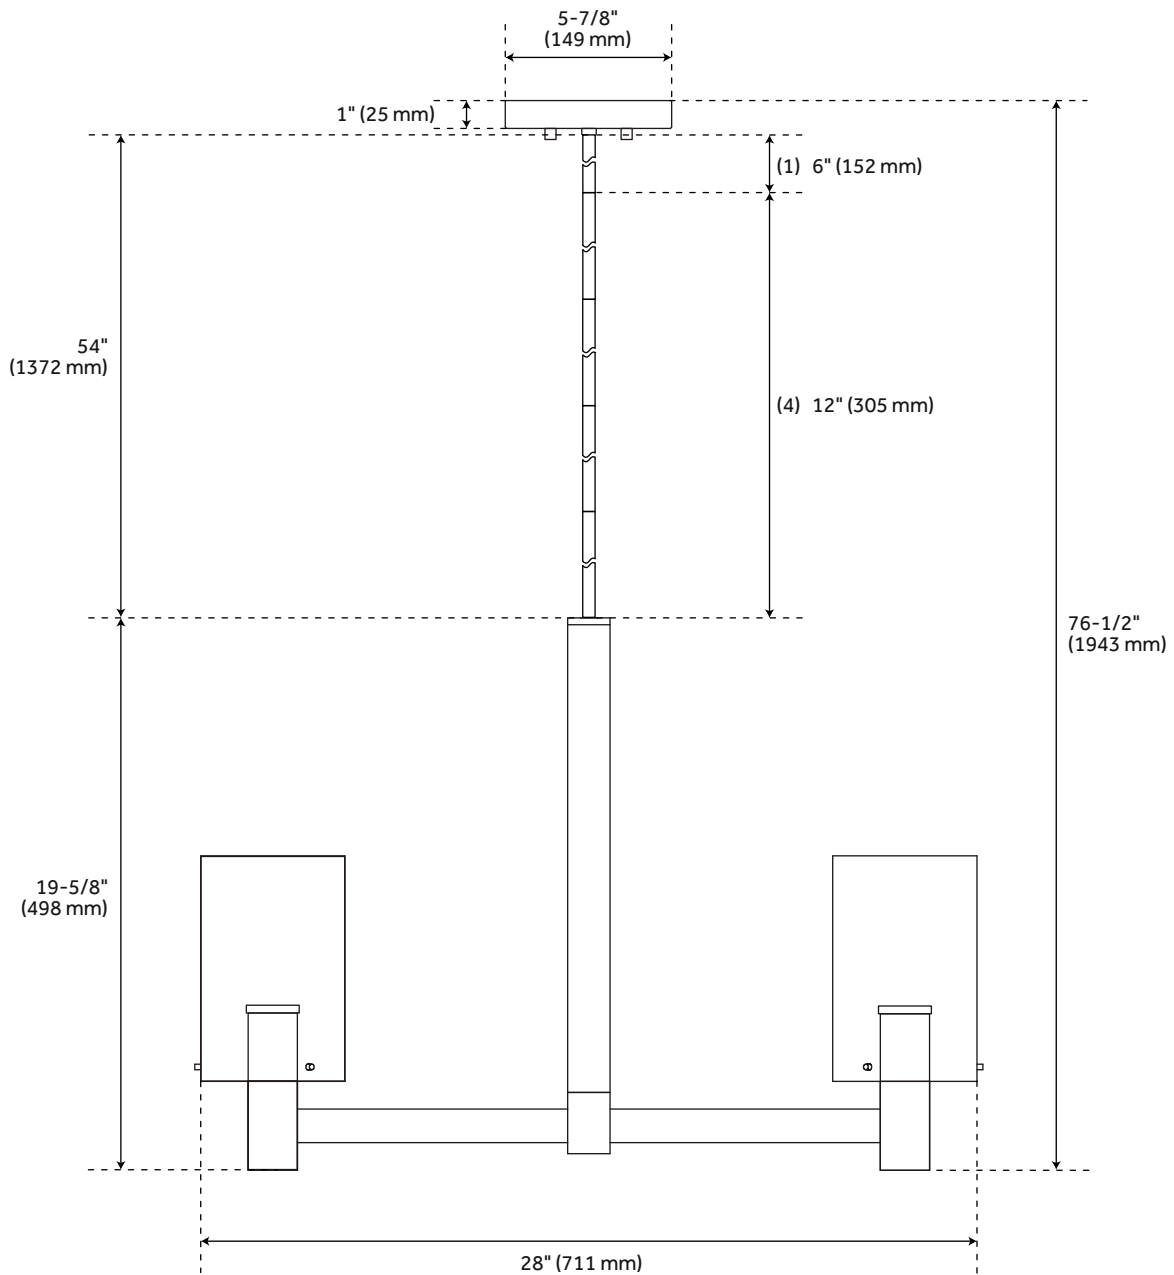

ANDREO 6-LIGHT PENDANT

SKU: 949637

CODES/STANDARDS

UL 1598 / CSA C22.2 No 250.0

FEATURES

Installation Type: Ceiling Mount
Design: Modern
Material: Steel
Width: 28"
Height: 19-5/8"
Base Plate Length: 1"
Base Plate Height: 1"
Mounting Hardware Included: Yes
Reversible Mounting: No
Shade Finish: Clear
Shade Material: Glass
Number of Bulbs: 6
Base Plate Width: 5-7/8"
Base Plate Depth: 1"
Location Type: Suitable for Dry Locations
Bulbs Included: No
Bulb Type: Medium E-26
Wattage per Bulb: 60
Downrod/Chain Length: 1-6", 4-12"

Code:

REVISED 12/28/2021

ANDREO 6-LIGHT PENDANT LIGHT

SKU: 949637

All dimensions and specifications are nominal and may vary. Use actual products for accuracy in critical situations.

Code: PHPL3046