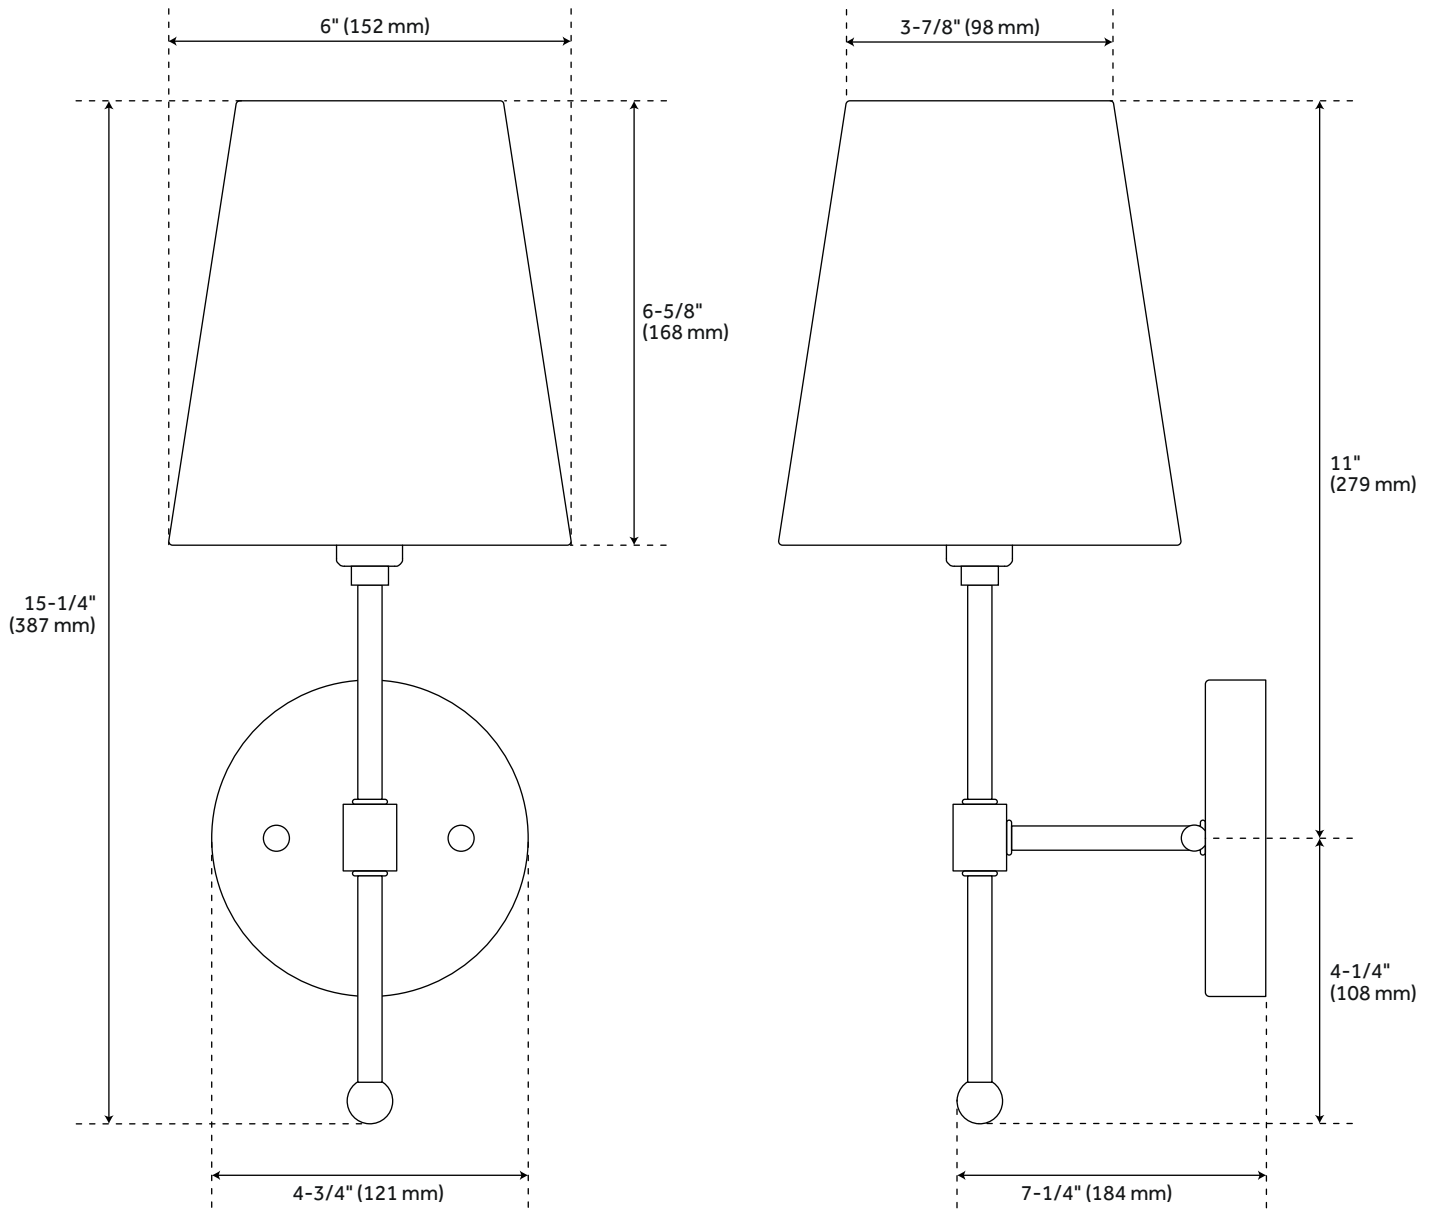

BEATTY WALL SCONCE - SINGLE LIGHT CANDELABRA

SKU: 944741
Code: PHWL3071

FEATURES

Installation Type: Wall Mount
Design: Modern
Material: Metal
Width: 6"
Height: 15-1/4"
Depth: 7-1/4"
Base Plate Diameter: 4-3/4"
Mounting Hardware Included: Yes
Shade Finish: White
Shade Material: Fabric
Number of Bulbs: 1
Base Plate Depth: 7/8"
Location Type: Suitable for Dry Locations
Bulbs Included: No
Bulb Type: Candelabra E-12
Wattage per Bulb: 60
Extension: 7-1/4"
Voltage: 120

UL 1598 / CSA C22.2 No 250.0

REVISED 4/2/2023

BEATTY WALL SCONCE - SINGLE LIGHT CANDELABRA

SKU: 944741

Code: PHWL3071

ADDITIONAL FEATURES

- Hardwired.

REVISED 4/2/2023

BEATTY SINGLE LIGHT CANDELABRA WALL SCONCE

SKU: 944741

PHWL3071

All dimensions and specifications are nominal and may vary. Use actual products for accuracy in critical situations.