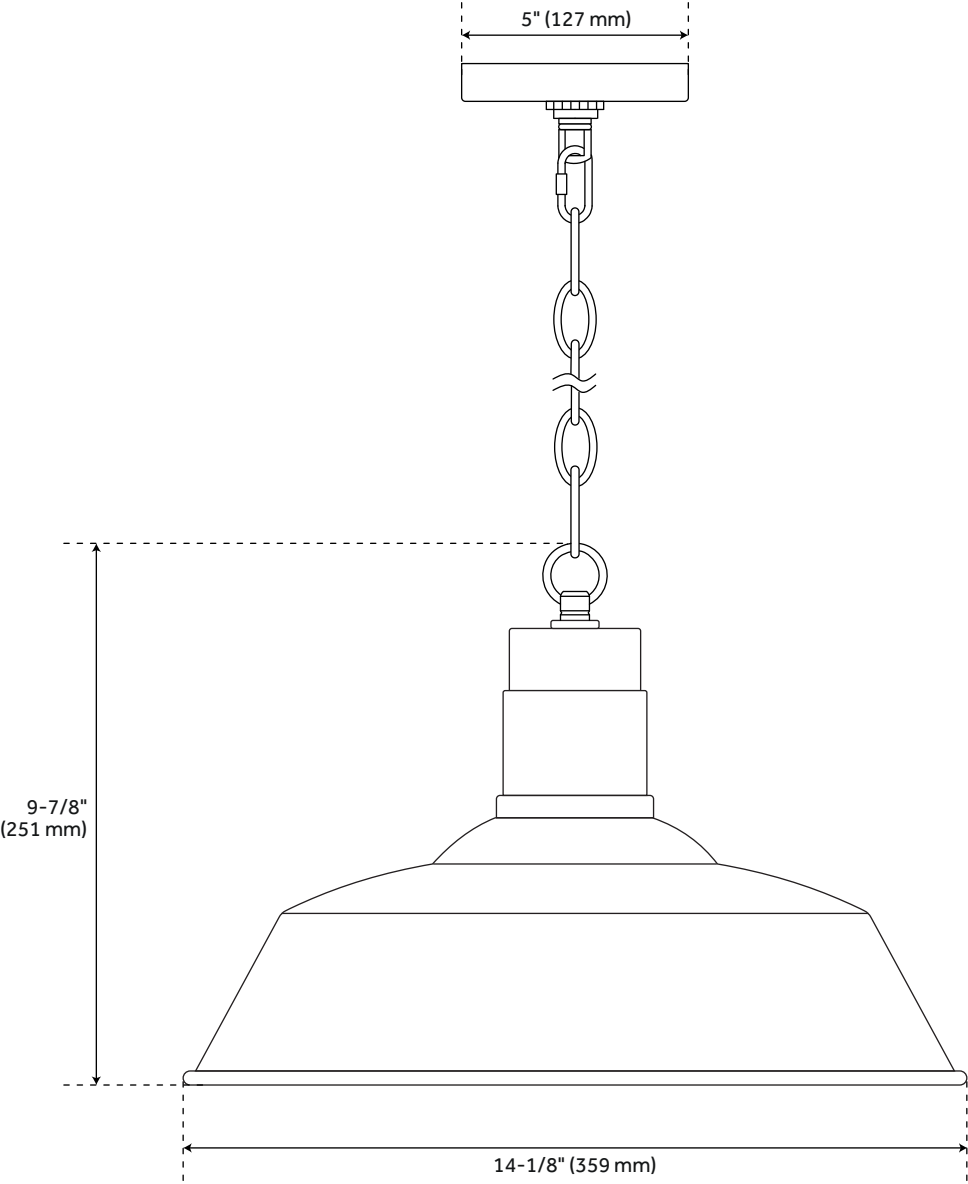

WETHERBURN OUTDOOR PENDANT - SINGLE LIGHT

SKU: 944715

PHEL5502

FEATURES

Installation Type: Ceiling Mount
Design: Industrial
Material: Aluminum
Width: 14-1/8"
Height: 9-7/8"
Base Plate Diameter: 5"
Mounting Hardware Included: Yes
Reversible Mounting: No
Shade Finish: Pewter
Number of Bulbs: 1
Location Type: Suitable for Wet Locations
Bulbs Included: No
Bulb Type: Medium E-26
Wattage per Bulb: 100

CODES/STANDARDS

UL 1598 / CSA C22.2 No 250.0

Code:
REVISED 07-12-22

WETHERBURN SINGLE LIGHT OUTDOOR PENDANT

SKU: 944715
PHEL5502

All dimensions and specifications are nominal and may vary. Use actual products for accuracy in critical situations.