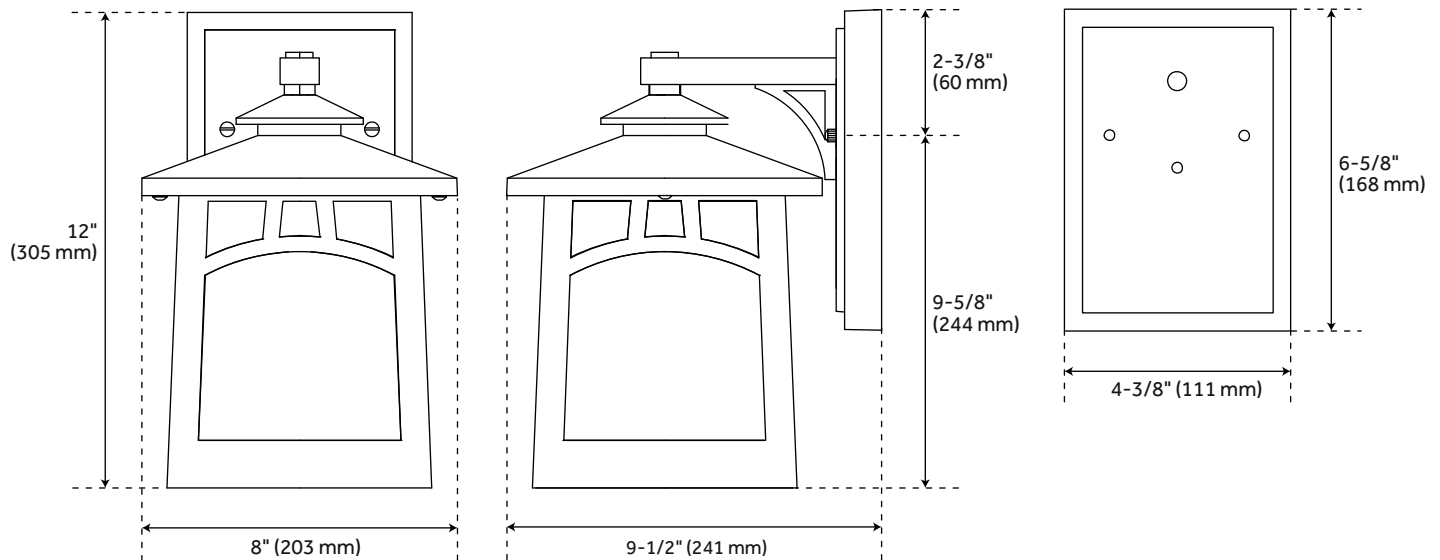

CARYTOWN BLACK OUTDOOR ENTRANCE WALL SCONCE

SKU: 941499

FEATURES

Installation Type: Wall Mount
Design: Traditional
Material: Aluminum
Mounting Hardware Included: Yes
Reversible Mounting: No
Shade Finish: Clear
Shade Material: Glass
Number of Bulbs: 1
Location Type: Suitable for Wet Locations
Bulbs Included: No
Bulb Type: Medium E-26
Wattage per Bulb: 100

CODES/STANDARDS

UL 1598 / CSA C22.2 No 250.0

Code:
REVISED 12/28/2021

CARYTOWN 9" SINGLE LIGHT OUTDOOR ENTRANCE WALL SCONCE - BLACK

SKU: 941499

All dimensions and specifications are nominal and may vary. Use actual products for accuracy in critical situations.

Code: PHEL1100

CARYTOWN 12" SINGLE LIGHT OUTDOOR ENTRANCE WALL SCONCE - BLACK

SKU: 941499

All dimensions and specifications are nominal and may vary. Use actual products for accuracy in critical situations.