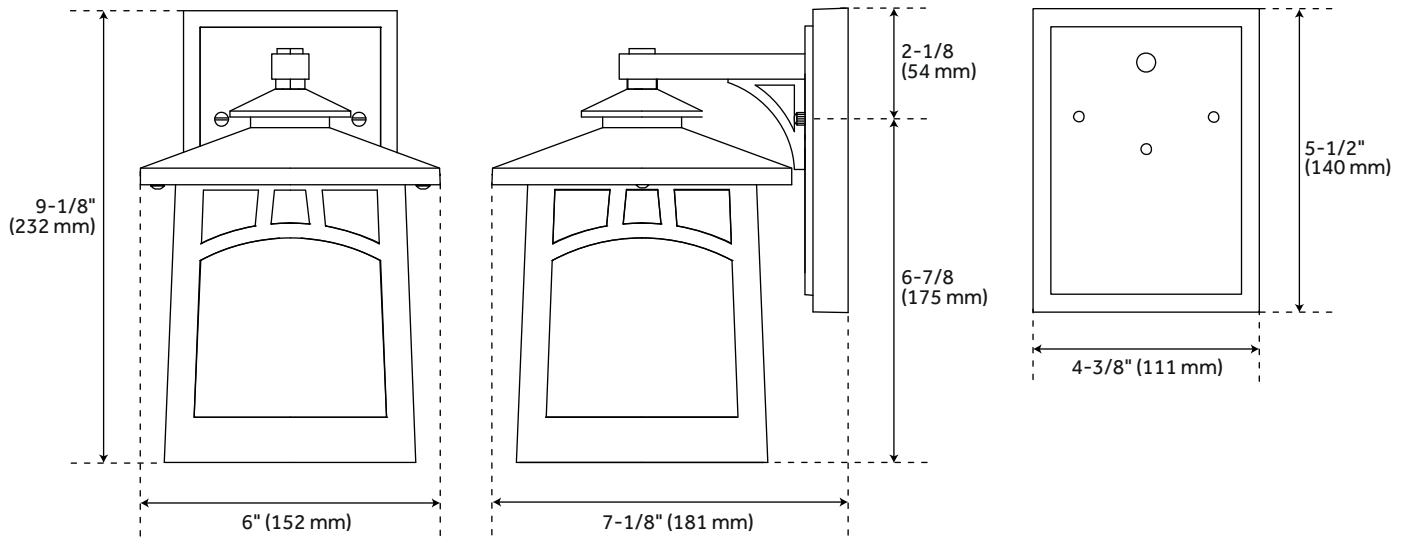

CARYTOWN BLACK OUTDOOR ENTRANCE WALL SCONCE

SKU: 941499

FEATURES

Installation Type: Wall Mount
Design: Traditional
Material: Aluminum
Mounting Hardware Included: Yes
Reversible Mounting: No
Shade Finish: Clear
Shade Material: Glass
Number of Bulbs: 1
Location Type: Suitable for Wet Locations
Bulbs Included: No
Bulb Type: Medium E-26
Wattage per Bulb: 100

CODES/STANDARDS

UL 1598 / CSA C22.2 No 250.0

Code:
REVISED 12/28/2021

CARYTOWN 9" SINGLE LIGHT OUTDOOR ENTRANCE WALL SCONCE - BLACK

SKU: 941499

All dimensions and specifications are nominal and may vary. Use actual products for accuracy in critical situations.

Code: PHEL1100

CARYTOWN 12" SINGLE LIGHT OUTDOOR ENTRANCE WALL SCONCE - BLACK

SKU: 941499

All dimensions and specifications are nominal and may vary. Use actual products for accuracy in critical situations.