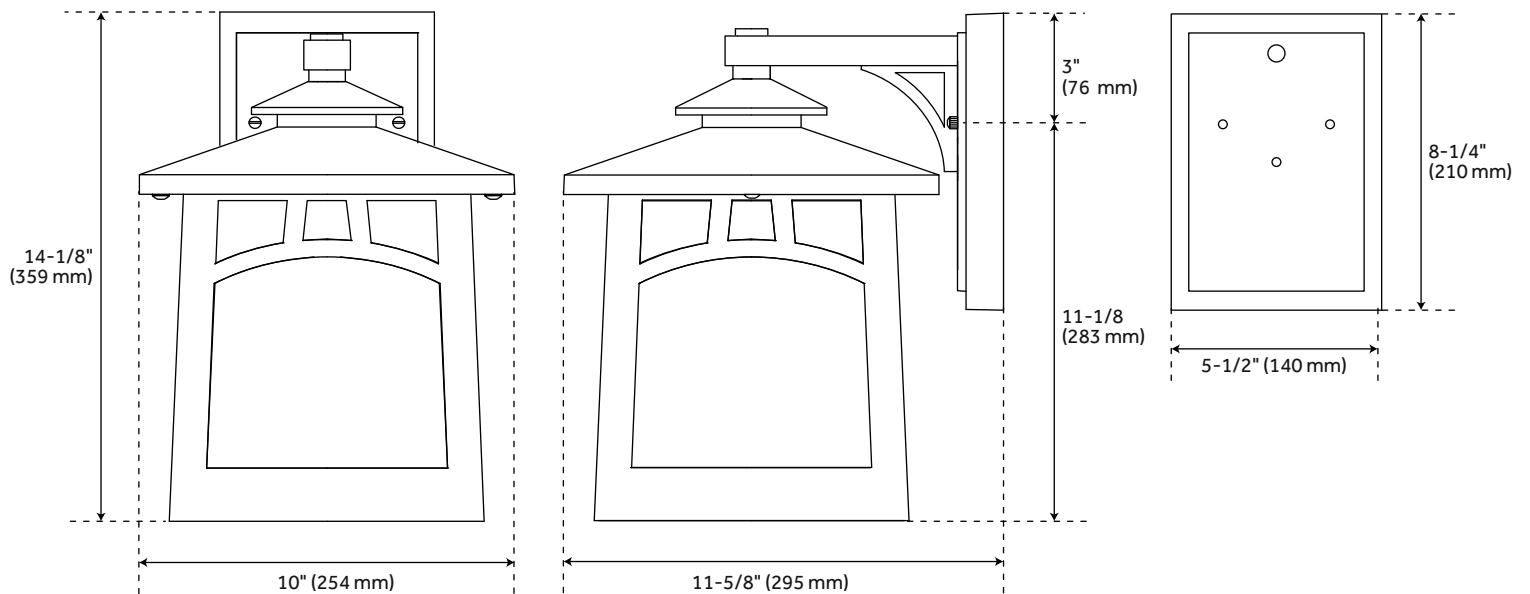

Code: PHEL1100

CARYTOWN 12" SINGLE LIGHT OUTDOOR ENTRANCE WALL SCONCE - BLACK

SKU: 941499

All dimensions and specifications are nominal and may vary. Use actual products for accuracy in critical situations.

Code: PHEL1101

CARYTOWN 14" SINGLE LIGHT OUTDOOR ENTRANCE WALL SCONCE - BLACK

SKU: 941499

All dimensions and specifications are nominal and may vary. Use actual products for accuracy in critical situations.