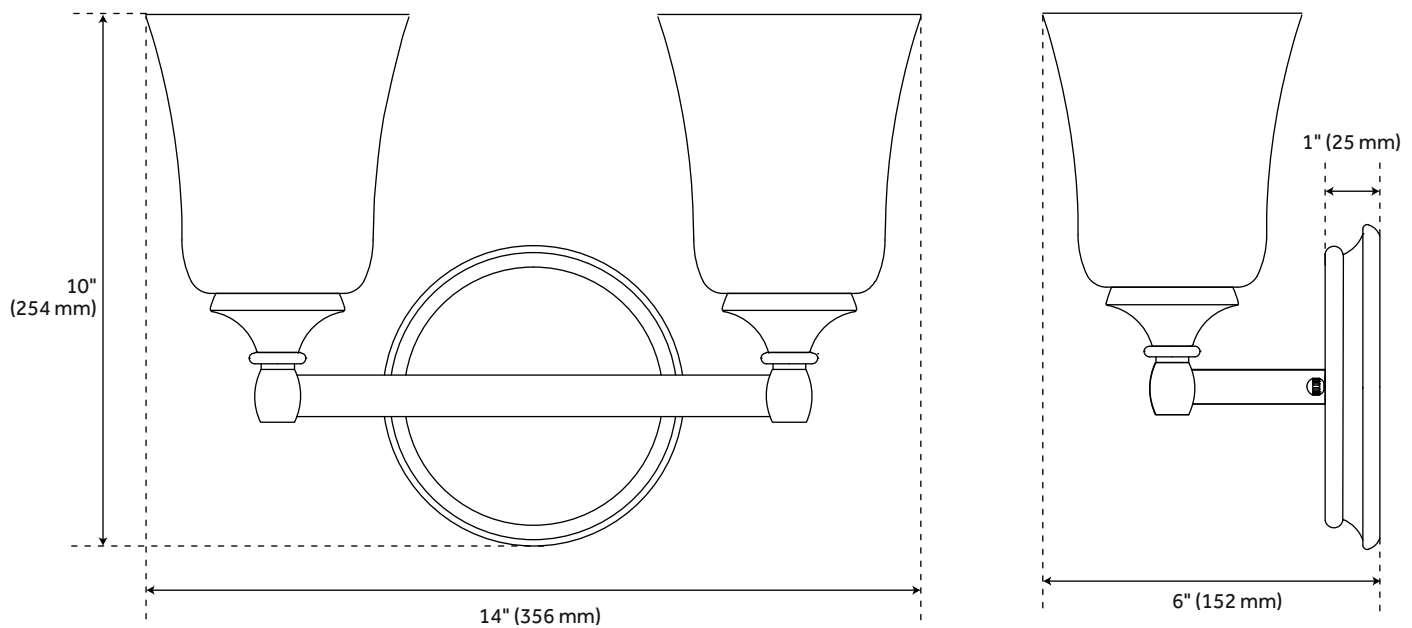

SCARBOROUGH VANITY LIGHT - TWO LIGHTS

SKU: 939233

FEATURES

Installation Type: Wall Mount
Design: Traditional
Material: Metal;Glass
Width: 14"
Height: 10"
Depth: 6"
Mounting Hardware Included: Yes
Reversible Mounting: Yes
Shade Finish: Frosted
Shade Material: Glass
Number of Bulbs: 2
Location Type: Suitable for Damp Locations
Bulbs Included: No
Bulb Type: Medium E-26
Wattage per Bulb: 100

CODES/STANDARDS

UL 1598 / CSA C22.2 No 250.0

Code:
REVISED 12/29/2021

SCARBOROUGH 2-LIGHT VANITY LIGHT

SKU: 939232

All dimensions and specifications are nominal and may vary. Use actual products for accuracy in critical situations.