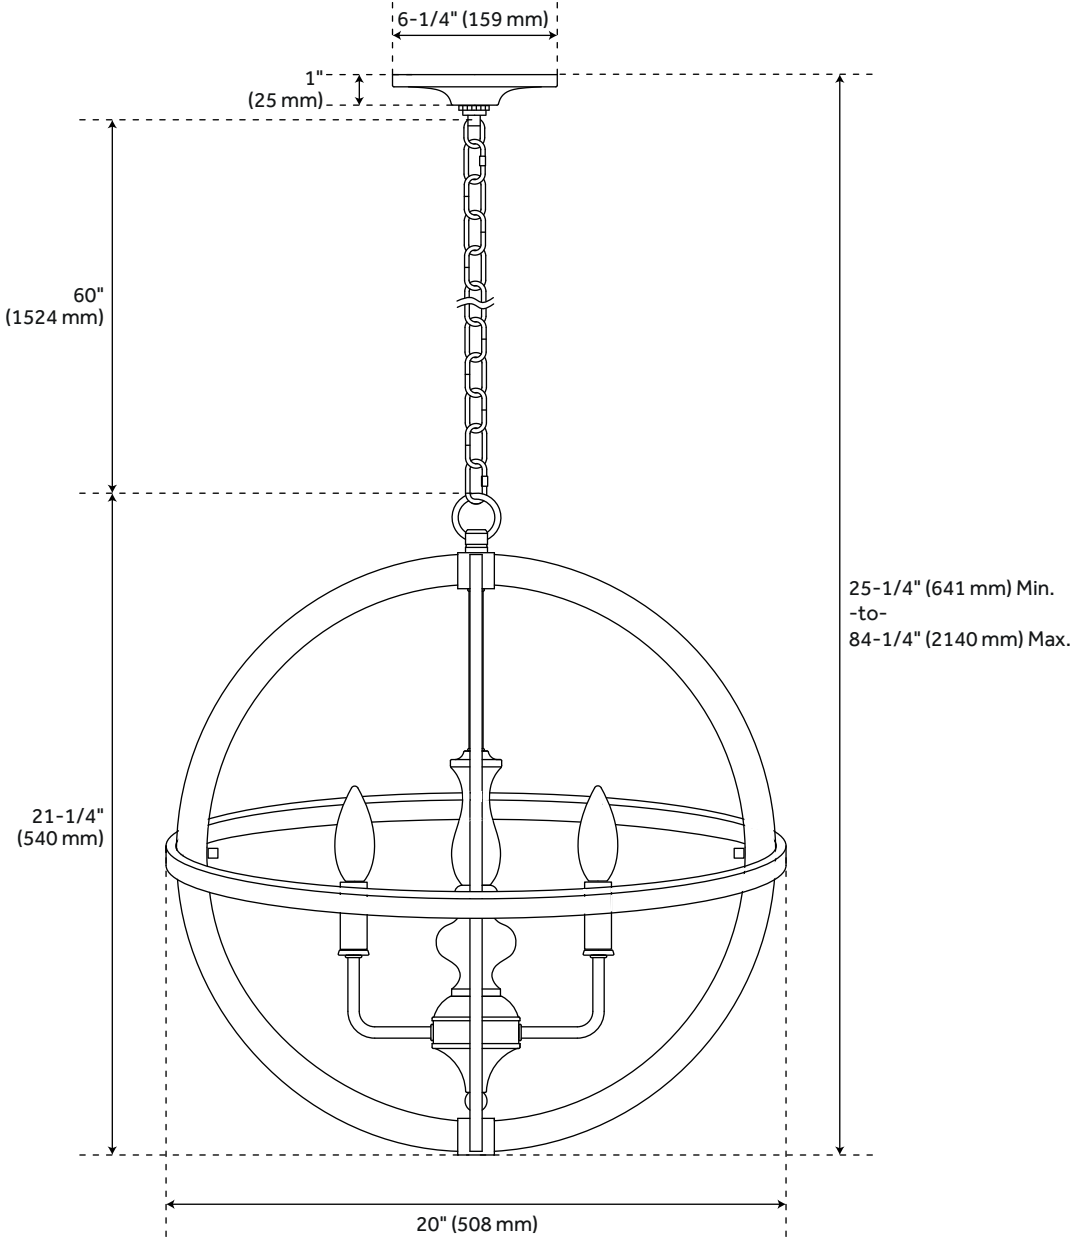

CARDELLA 4-LIGHT PENDANT CHANDELIER- WHITEWASH

SKU: 479849

CODES/STANDARDS

UL 1598 / CSA C22.2 No 250.0

FEATURES

Installation Type: Ceiling Mount
Design: Traditional
Product Finish: Whitewash
Material: Metal
Width: 20"
Height: 21-1/4"
Base Plate Length: 6-1/4"
Base Plate Height: 1"
Mounting Hardware Included: Yes
Reversible Mounting: No
Shade Material: Metal
Number of Bulbs: 4
Base Plate Width: 6-1/4"
Base Plate Depth: 1"
Location Type: Suitable for Dry Locations
Bulbs Included: No
Bulb Type: Candelabra E-12
Wattage per Bulb: 60

Code:

REVISED 12/28/2021

CARDELLA 4-LIGHT PENDANT CHANDELIER-WHITEWASH

SKU: 479849

All dimensions and specifications are nominal and may vary. Use actual products for accuracy in critical situations.

Code: PHPL3524