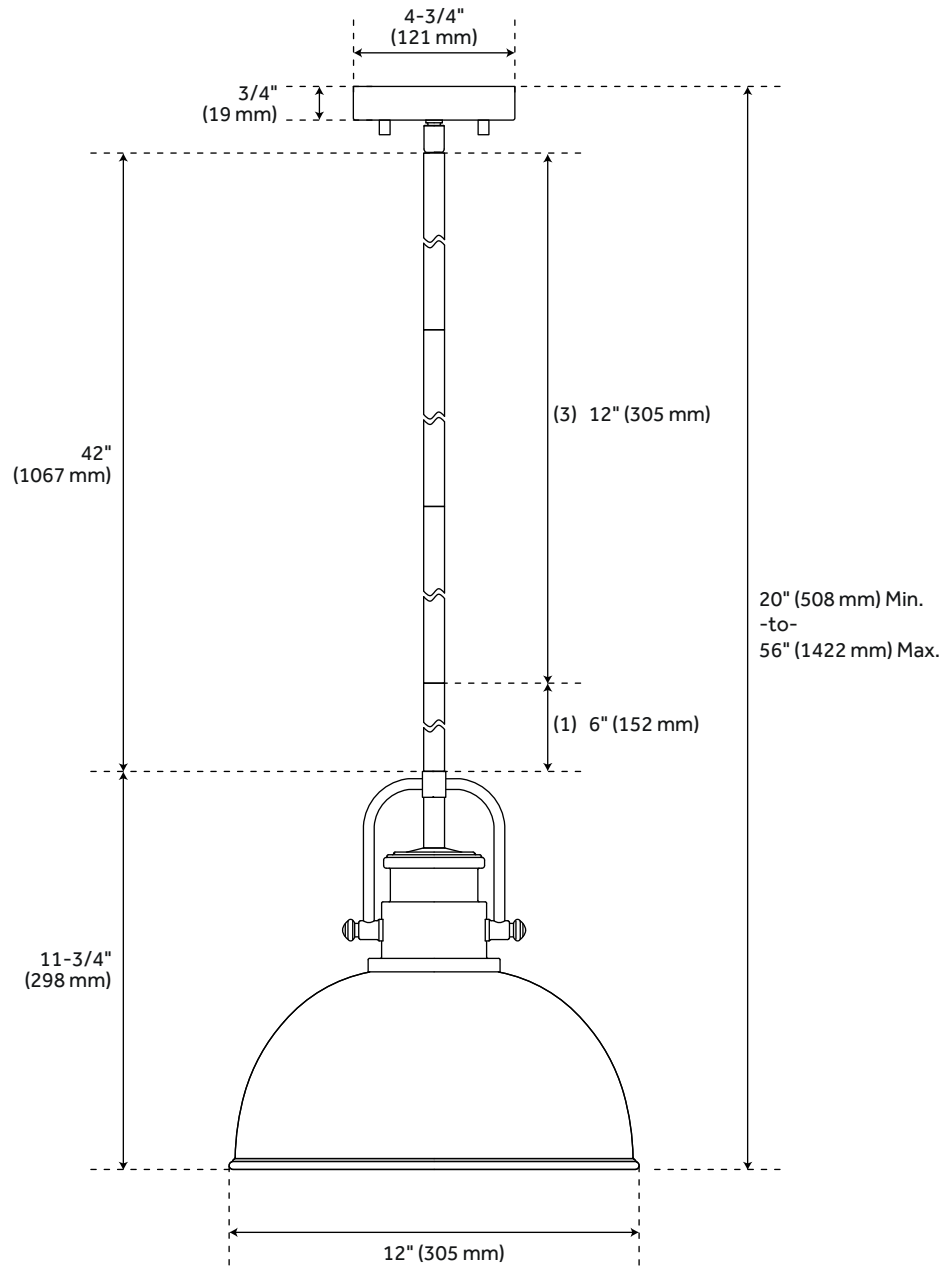

GRINNELL PENDANT LIGHT - SINGLE LIGHT - POLISHED CHROME

SKU: 479809

CODES/STANDARDS

UL 1598 / CSA C22.2 No 250.0

FEATURES

Installation Type: Ceiling Mount
Design: Modern
Product Finish: Polished Chrome
Material: Metal
Length: 12"
Width: 12"
Height: 11-3/4"
Base Plate Length: 3/4"
Base Plate Height: 3/4"
Mounting Hardware Included: Yes
Reversible Mounting: No
Shade Finish: White
Shade Material: Metal
Number of Bulbs: 1
Base Plate Width: 4-3/4"
Base Plate Depth: 3/4"
Location Type: Suitable for Dry Locations
Bulbs Included: No
Bulb Type: Medium E-26
Wattage per Bulb: 60
Downrod/Chain Length: 1-6", 3-12"

Code:

REVISED 12/28/2021

GRINNELL SINGLE LIGHT PENDANT LIGHT - POLISHED CHROME

SKU: 479809

All dimensions and specifications are nominal and may vary. Use actual products for accuracy in critical situations.