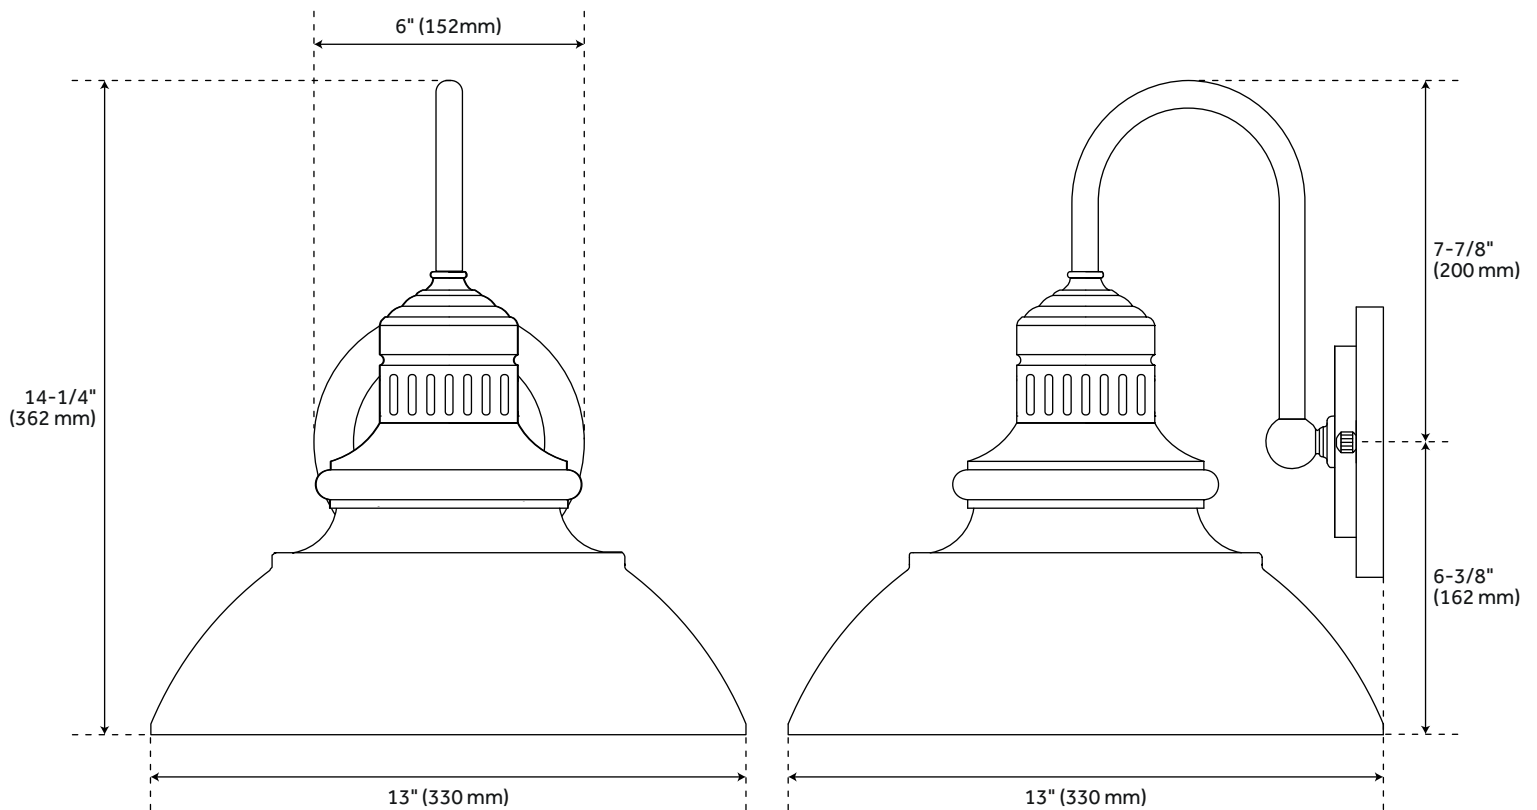

13" BLACKSHORE SINGLE LIGHT WALL SCONCE - CHOCOLATE BRONZE

SKU: 476887

CODES/STANDARDS

UL 1598 / CSA C22.2 No 250.0

FEATURES

Installation Type: Wall Mount
Design: Rustic
Product Finish: Bronze
Material: Cast Aluminum
Width: 13"
Height: 14-1/4"
Depth: 13"
Base Plate Height: 6"
Mounting Hardware Included: Yes
Reversible Mounting: No
Shade Finish: Warm Bronze
Shade Material: Aluminum
Number of Bulbs: 1
Base Plate Width: 6"
Location Type: Suitable for Damp Locations
Bulbs Included: No
Bulb Type: LED
Wattage per Bulb: 12

Code:
REVISED 12/28/2021

BLACKSHORE 13" SINGLE LIGHT WALL SCONCE - CHOCOLATE BRONZE

SKU: 476887

All dimensions and specifications are nominal and may vary. Use actual products for accuracy in critical situations.