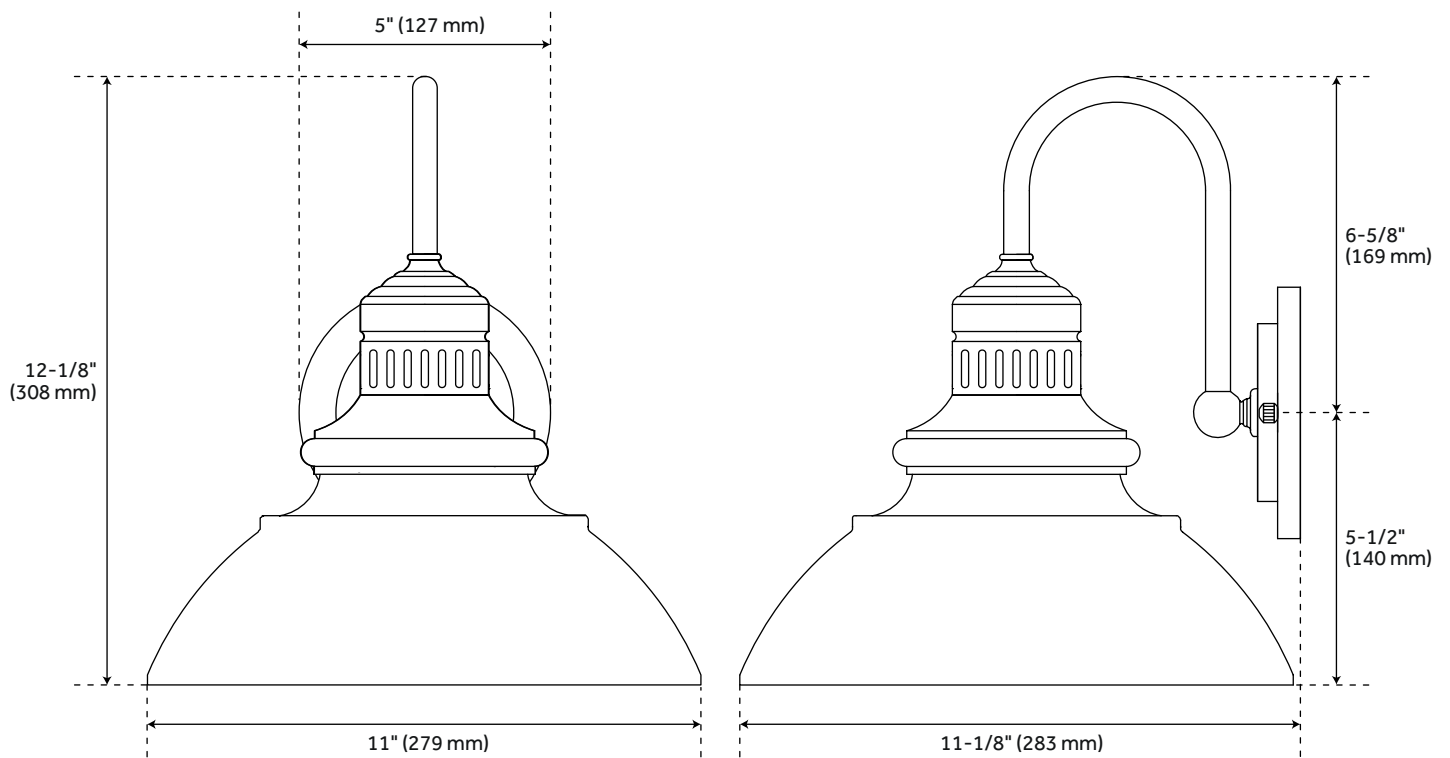

11" BLACKSHORE SINGLE LIGHT WALL SCONCE - CHOCOLATE BRONZE

SKU: 476886

CODES/STANDARDS

UL 1598 / CSA C22.2 No 250.0

FEATURES

Installation Type: Wall Mount
Design: Rustic
Product Finish: Chocolate Bronze
Material: Cast Aluminum
Width: 11"
Height: 12-1/8"
Depth: 11"
Base Plate Height: 5"
Mounting Hardware Included: Yes
Reversible Mounting: No
Shade Finish: Warm Bronze
Shade Material: Aluminum
Number of Bulbs: 1
Base Plate Width: 5"
Location Type: Suitable for Damp Locations
Bulbs Included: No
Bulb Type: LED
Wattage per Bulb: 12

Code:

REVISED 12/28/2021

BLACKSHORE 11" SINGLE LIGHT WALL SCONCE - CHOCOLATE BRONZE

SKU: 476886

All dimensions and specifications are nominal and may vary. Use actual products for accuracy in critical situations.