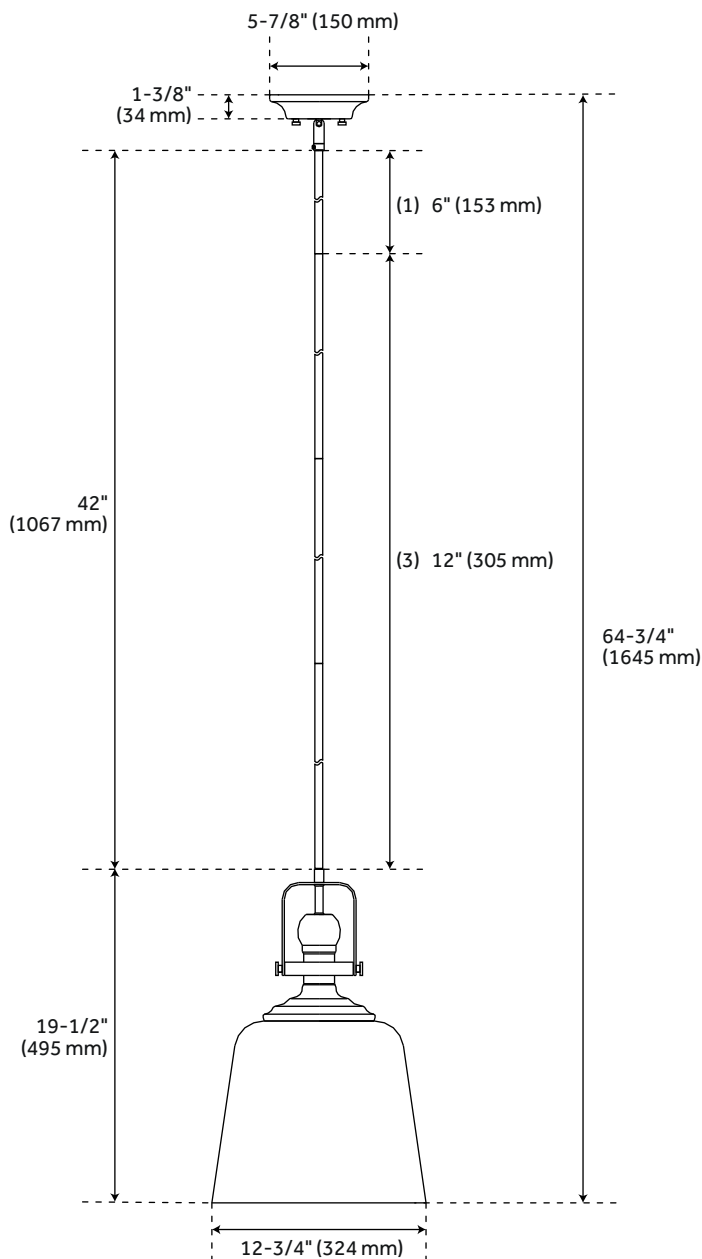

# ROWHER PENDANT LIGHT - SINGLE LIGHT - HIGH GLOSS WHITE/ANTIQUE BRASS

SKU: 453837

## FEATURES

Installation Type: Ceiling Mount  
Design: Modern  
Product Finish: Antique Brass  
Material: Metal  
Width: 12-3/4"  
Height: 19-1/2"  
Base Plate Length: 1-3/8"  
Base Plate Height: 1-3/8"  
Mounting Hardware Included: Yes  
Reversible Mounting: No  
Shade Finish: White  
Shade Material: Metal  
Number of Bulbs: 1  
Base Plate Width: 5-7/8"  
Base Plate Depth: 1-3/8"  
Location Type: Suitable for Damp Locations  
Bulbs Included: No  
Bulb Type: Medium E-26  
Wattage per Bulb: 60  
Downrod/Chain Length: 1-6", 3-12"

# ROWHER SINGLE LIGHT PENDANT LIGHT - HIGH GLOSS WHITE / ANTIQUE BRASS

SKU: 453837

All dimensions and specifications are nominal and may vary. Use actual products for accuracy in critical situations.

Code: PHPL3311