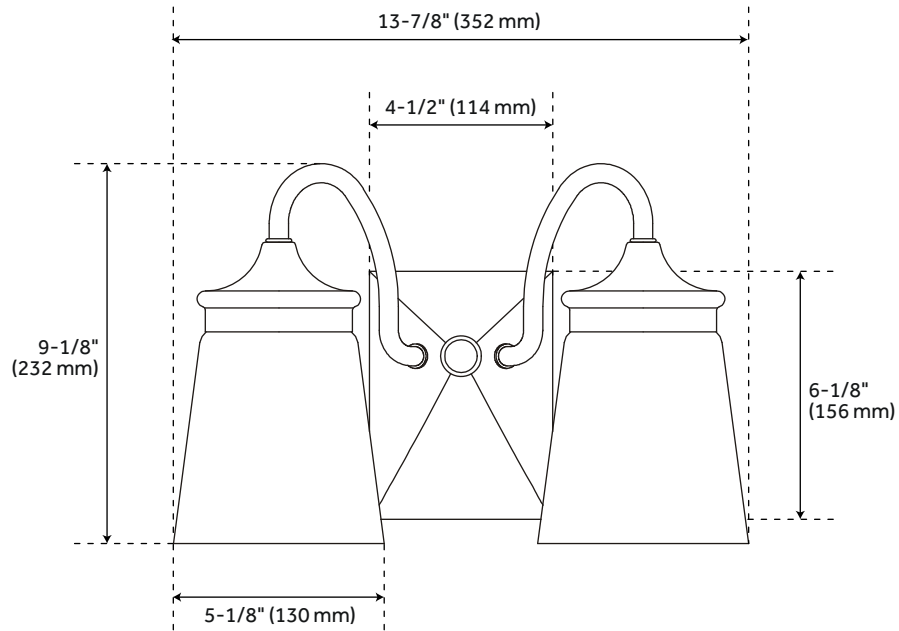

LA MAIDA 2-LIGHT VANITY LIGHT - MATTE BLACK

SKU: 453506

CODES/STANDARDS

UL 1598 / CSA C22.2 No 250.0

FEATURES

Installation Type: Wall Mount
Design: Modern
Product Finish: Matte Black
Material: Steel
Width: 13-7/8"
Height: 9-1/8"
Depth: 7-7/8"
Base Plate Length: 4-1/2"
Base Plate Height: 1-3/8"
Mounting Hardware Included: Yes
Reversible Mounting: No
Shade Finish: Clear
Shade Material: Glass
Number of Bulbs: 2
Base Plate Width: 4-1/2"
Base Plate Depth: 1-3/8"
Location Type: Suitable for Damp Locations
Bulbs Included: No
Bulb Type: Medium E-26
Wattage per Bulb: 60

Code:

REVISED 12/28/2021

LA MAIDA 2-LIGHT VANITY LIGHT

SKU: 453506

All dimensions and specifications are nominal and may vary. Use actual products for accuracy in critical situations.

Code: PHVL3152