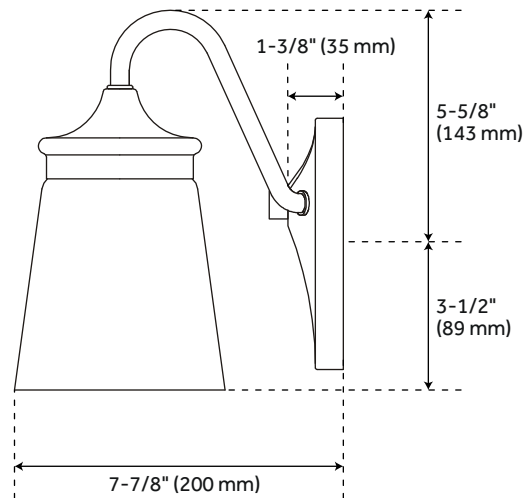

LA MAIDA 2-LIGHT VANITY LIGHT - MATTE BLACK

SKU: 453506

CODES/STANDARDS

UL 1598 / CSA C22.2 No 250.0

FEATURES

Installation Type: Wall Mount
Design: Modern
Product Finish: Matte Black
Material: Steel
Width: 13-7/8"
Height: 9-1/8"
Depth: 7-7/8"
Base Plate Length: 4-1/2"
Base Plate Height: 1-3/8"
Mounting Hardware Included: Yes
Reversible Mounting: No
Shade Finish: Clear
Shade Material: Glass
Number of Bulbs: 2
Base Plate Width: 4-1/2"
Base Plate Depth: 1-3/8"
Location Type: Suitable for Damp Locations
Bulbs Included: No
Bulb Type: Medium E-26
Wattage per Bulb: 60

Code:

REVISED 12/28/2021

LA MAIDA 2-LIGHT VANITY LIGHT

SKU: 453506

All dimensions and specifications are nominal and may vary. Use actual products for accuracy in critical situations.

Code: PHVL3152