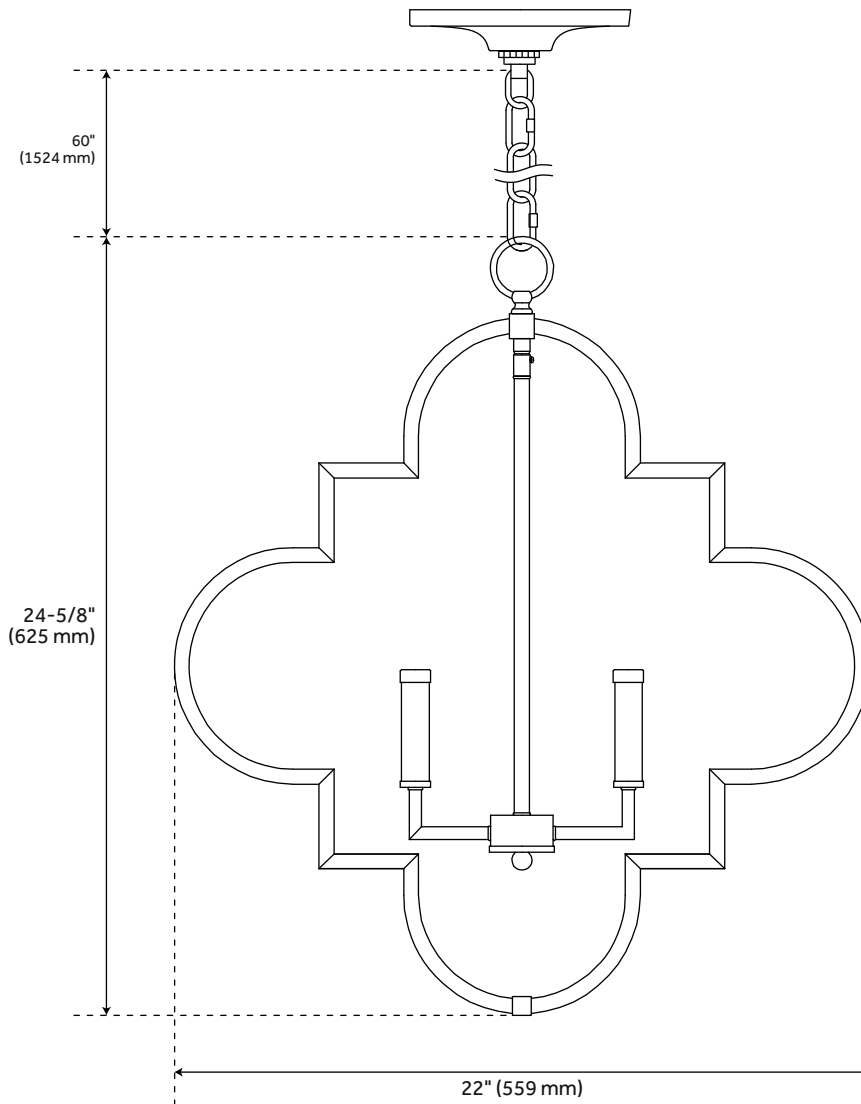

ALDRICH 4-LIGHT PENDANT CHANDELIER - GILDED SILVER

SKU: 440544

FEATURES

Installation Type: Ceiling Mount
Design: Glam
Product Finish: Gilded Silver
Material: Metal
Width: 22"
Height: 24-5/8"
Mounting Hardware Included: Yes
Reversible Mounting: No
Shade Finish: Silver
Shade Material: Metal
Number of Bulbs: 4
Location Type: Suitable for Dry Locations
Bulbs Included: No
Bulb Type: Candelabra E-12
Wattage per Bulb: 60

CODES/STANDARDS

UL 1598 / CSA C22.2 No 250.0

Code:
REVISED 12/28/2021

ALDRICH 4-LIGHT PENDANT CHANDELIER - GILDED SILVER

SKU: 440544

All dimensions and specifications are nominal and may vary. Use actual products for accuracy in critical situations.