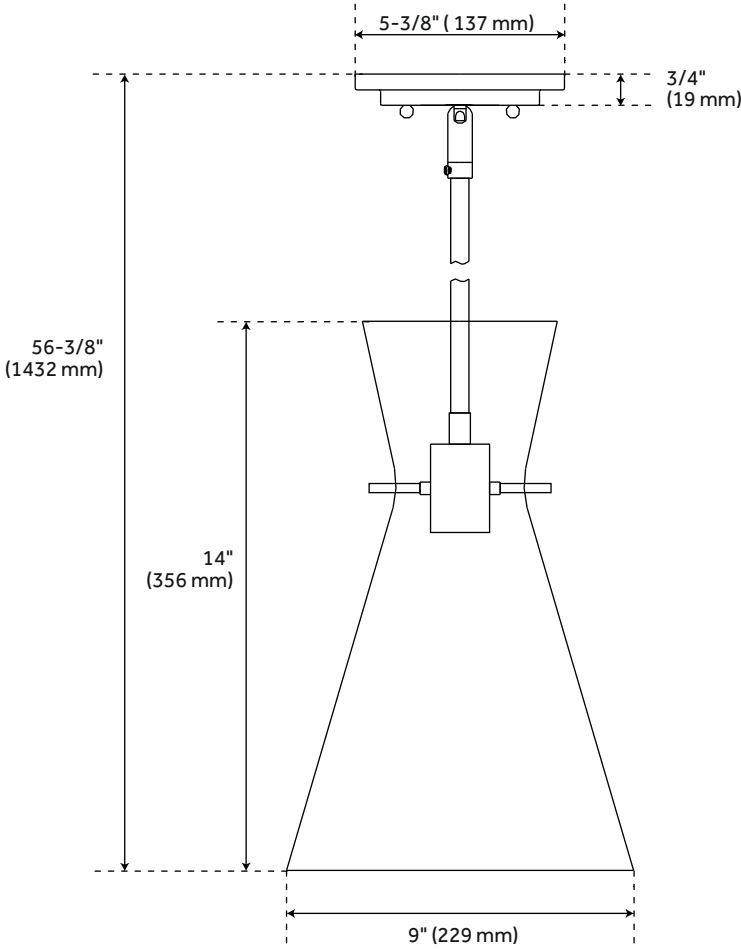

## FEATURES

Installation Type: Ceiling Mount  
Design: Modern  
Product Finish: Chrome  
Material: Steel  
Width: 9"  
Height: 14"  
Base Plate Length: 3/4"  
Base Plate Height: 3/4"  
Mounting Hardware Included: Yes  
Reversible Mounting: No  
Shade Finish: Clear  
Shade Material: Glass  
Number of Bulbs: 1  
Base Plate Width: 5-3/8"  
Base Plate Depth: 3/4"  
Location Type: Suitable for Dry Locations  
Bulbs Included: No  
Bulb Type: Medium E-26  
Wattage per Bulb: 100  
Downrod/Chain Length: 1-6", 3-12"

# ODELL SINGLE LIGHT PENDANT LIGHT - CHROME

SKU: 440494

All dimensions and specifications are nominal and may vary. Use actual products for accuracy in critical situations.

Code: PHPL6351