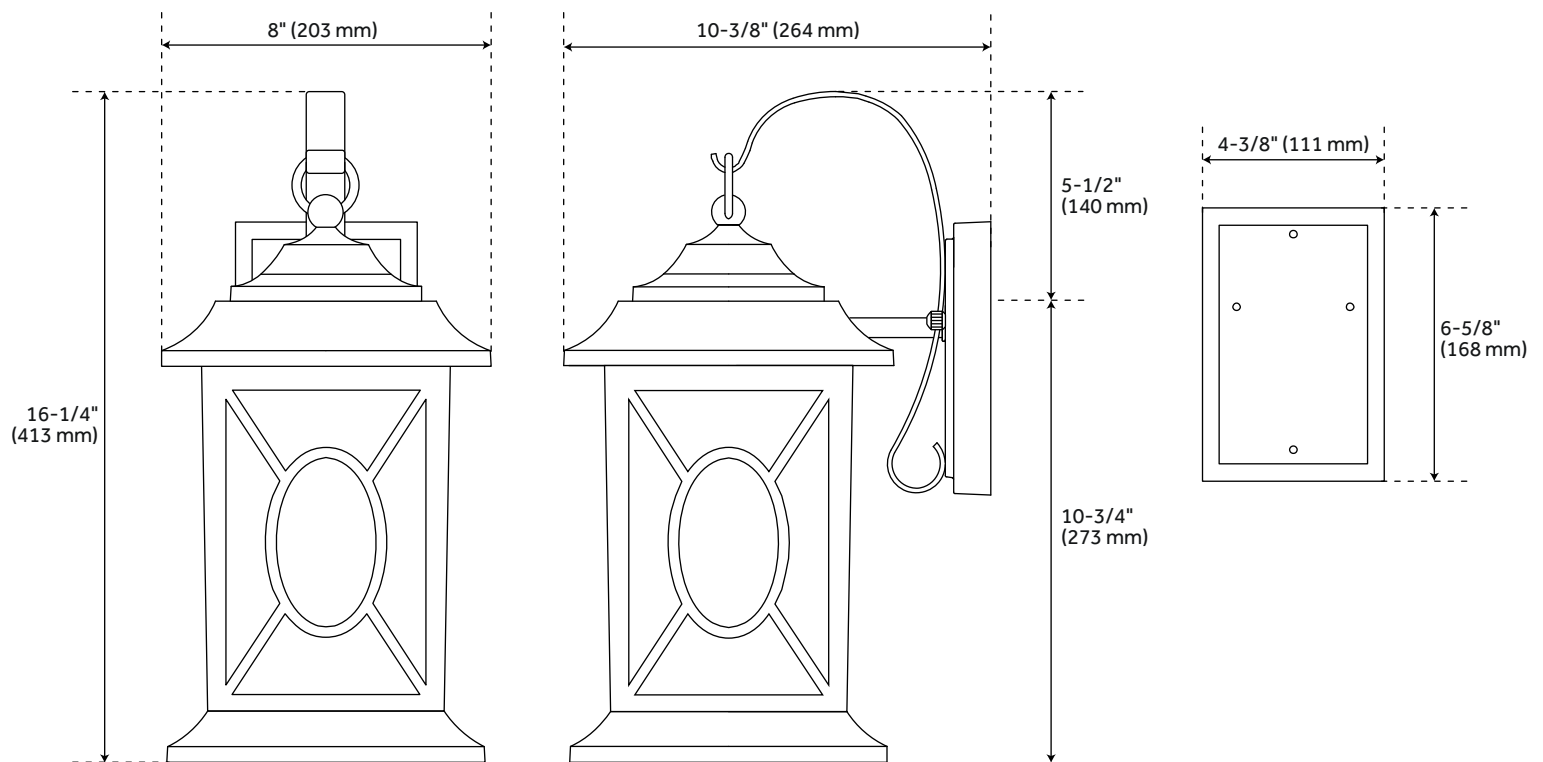

## FEATURES

Installation Type: Wall Mount  
Design: Traditional  
Product Finish: Dark Bronze  
Material: Aluminum  
Width: 8"  
Height: 16-1/4"  
Depth: 10-3/8"  
Base Plate Height: 6-5/8"  
Mounting Hardware Included: Yes  
Reversible Mounting: No  
Shade Finish: Clear  
Shade Material: Glass  
Number of Bulbs: 2  
Base Plate Width: 4-3/8"  
Location Type: Suitable for Wet Locations  
Bulbs Included: No  
Bulb Type: Candelabra E-12  
Wattage per Bulb: 120

# KINGSTON MANOR 16" 2-LIGHT OUTDOOR ENTRANCE WALL SCONCE - DARK BRONZE

SKU: 434328

All dimensions and specifications are nominal and may vary. Use actual products for accuracy in critical situations.

Code: PHEL2401