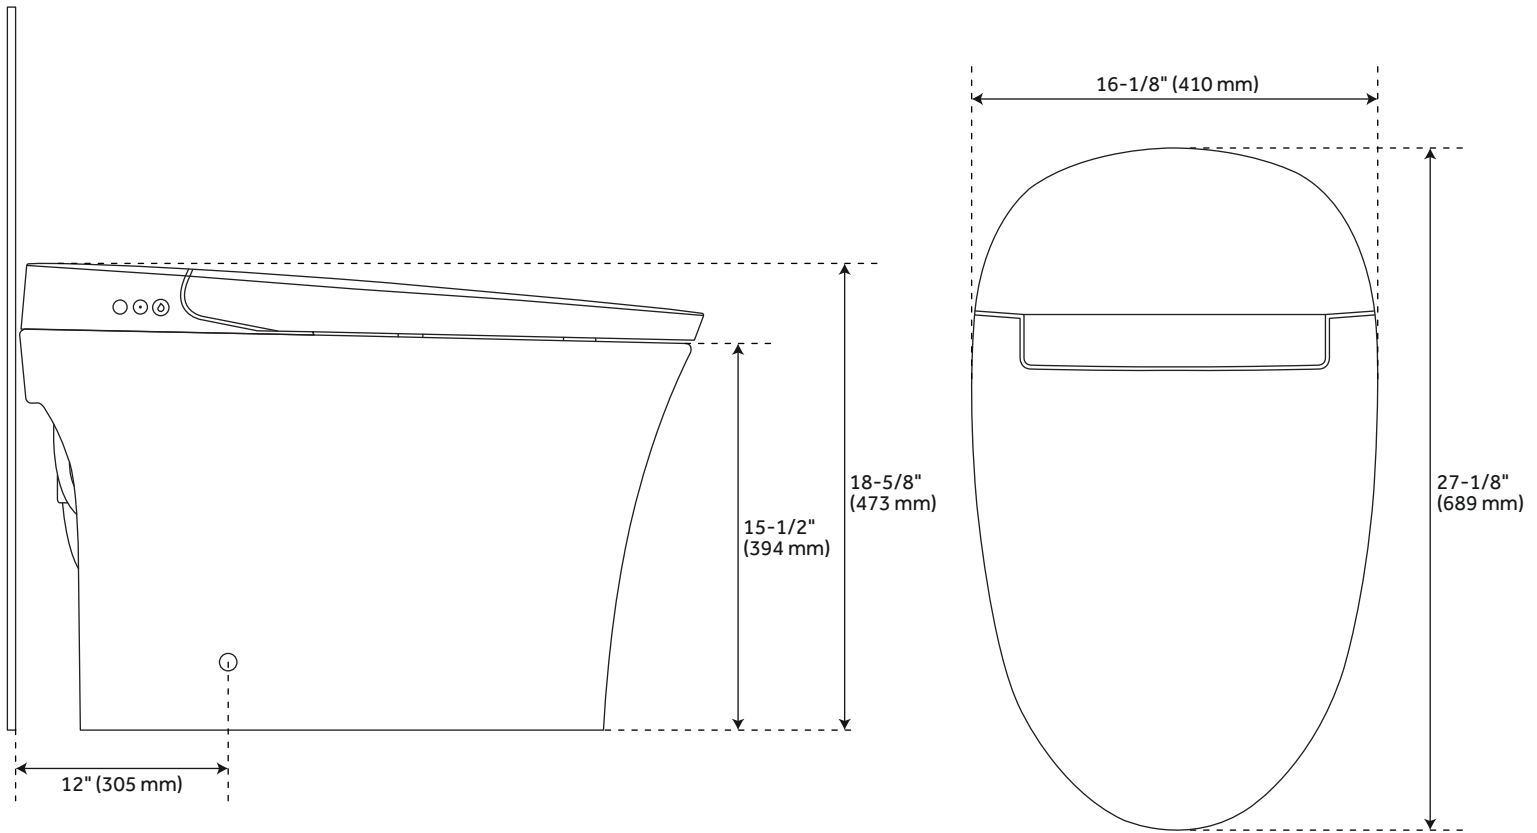

NARELLE

ONE-PIECE ELONGATED TOILET

SKU: 477058

FEATURES

- Product Finish: White
- Material: Porcelain
- Bowl Shape: Elongated
- Seat Included: Yes
- Tankless Flush
- Battery Operated
- Slow-Close Seat and Cover Included

CONTENTS

ONE-PIECE TOILET PAGE 2

REVISED 07/19/2021

NARELLE

ONE-PIECE ELONGATED TOILET

SKU: 477058

FEATURES

Rough-In: 12"
Length: 16-1/8"
Height: 18-5/8"
Depth: 27-1/8"
Bowl Height: 15-1/2"
Gallons Per Flush: 1.28 (4.8 lpf)