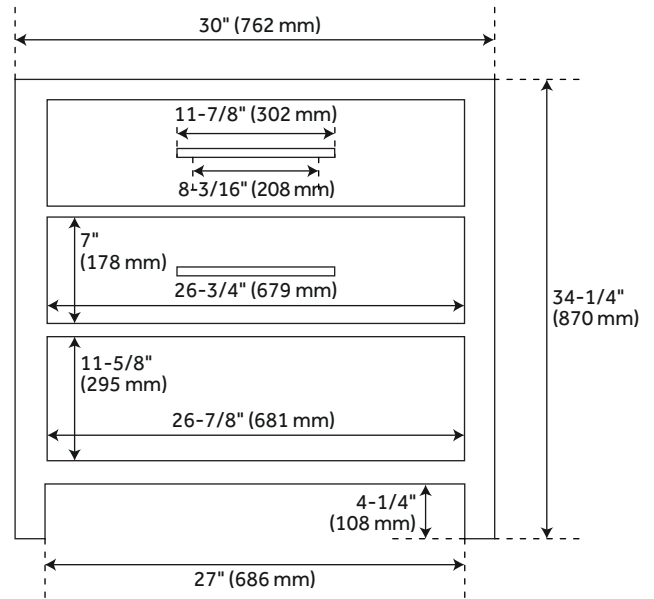

CONTENTS

30" VANITY PAGE 2

REVISED 06/08/2021

30" ROBERTSON

MAHOGANY CONSOLE VANITY

SKU: 457684

FEATURES

- Width: 30"
- Depth: 21"
- Height: 34-1/4"
- Optional Vanity Top Depth: 22"
- Optional Vanity Top Width: 31"

PRODUCT IMAGE