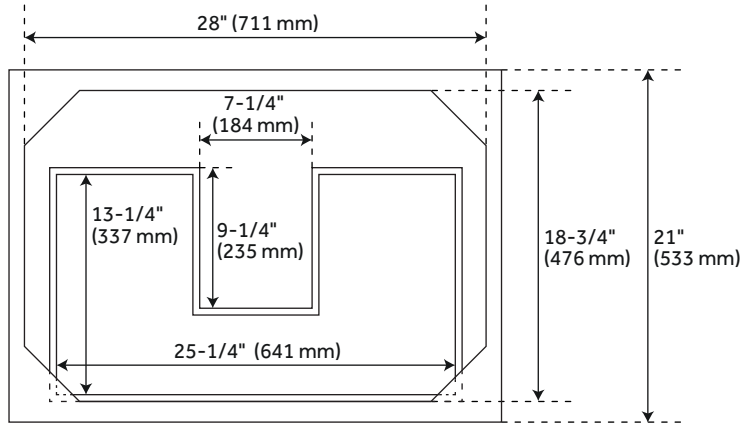

CONTENTS

30" VANITY PAGE 2

REVISED 06/08/2021

30" ROBERTSON

MAHOGANY CONSOLE VANITY

SKU: 457684

FEATURES

- Width: 30"
- Depth: 21"
- Height: 34-1/4"
- Optional Vanity Top Depth: 22"
- Optional Vanity Top Width: 31"