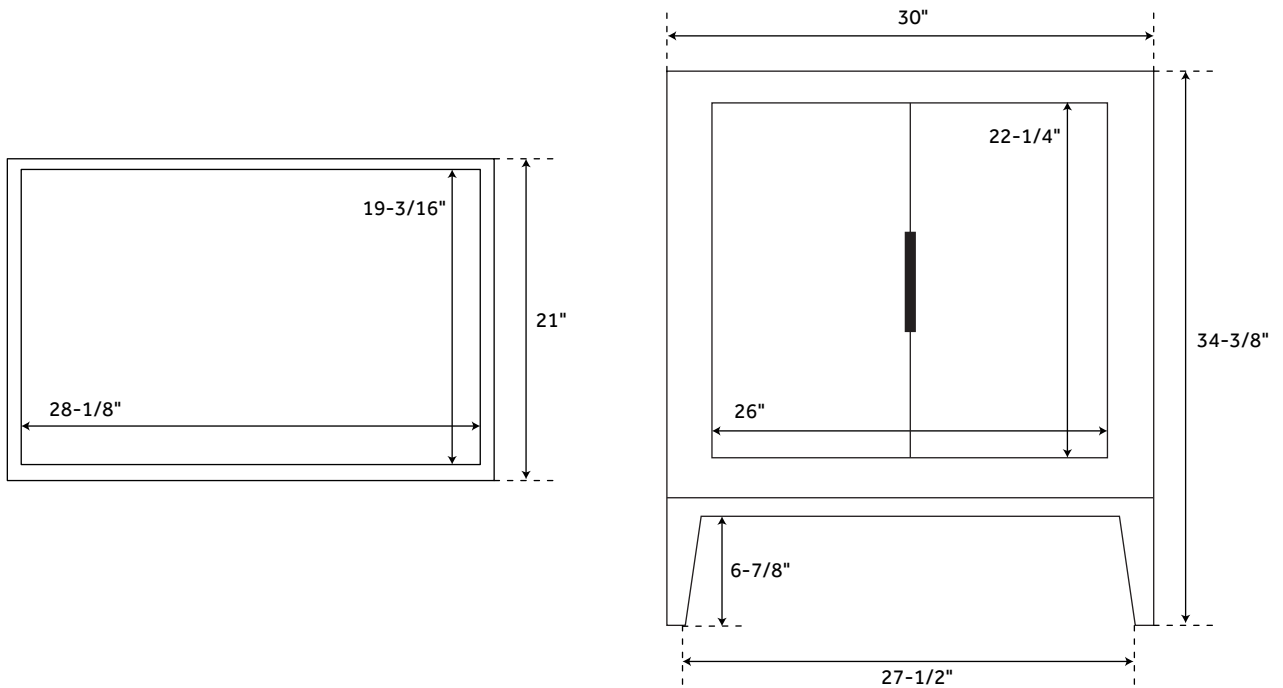

30" ALISO

VANITY CABINET - JAVA

SKU: 456343

FEATURES

Installation Type: Freestanding

Product Finish: Java

Material: Teak

Features Soft-Close Hinges

CONTENTS

30" VANITY PAGE 2

REVISED 10/13/2020

30" ALISO

VANITY CABINET - JAVA

SKU: 456343

FEATURES

Width: 30"
Depth: 21"
Height: 34-3/8"

PRODUCT IMAGE

All dimensions and specifications are nominal and may vary. Use actual products for accuracy in critical situations.

PAGE 2
Code: SHC3-30-TEA