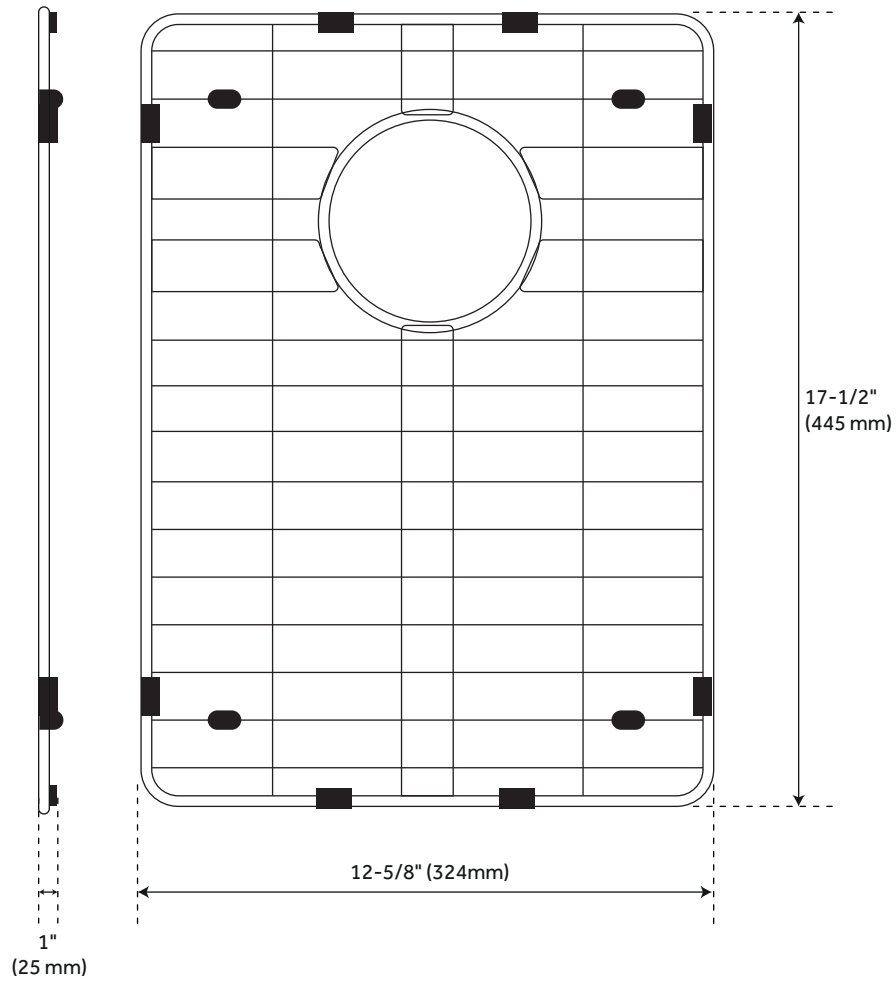

### FEATURES

- Material: Stainless Steel
- Shape: Rectangle
- Rear Drain Location

### CONTENTS

SINK GRID ..... PAGE 2

REVISED 04/23/2021

### FEATURES

- Length: 12-5/8"
- Width: 17-1/2"
- Height: 1"
- Fits Drain Size: 3-1/2"