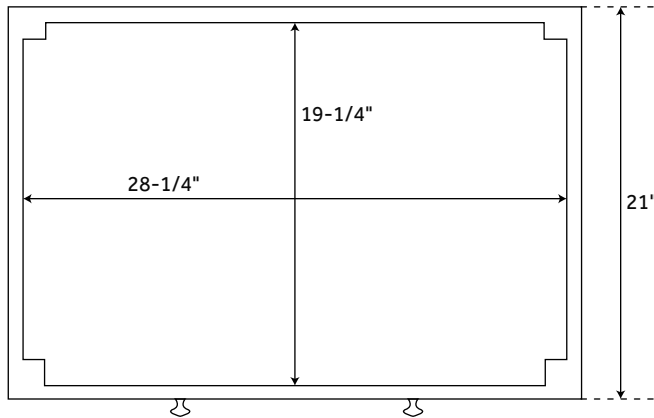

30" THORTON

MAHOGANY VANITY

SKU: 442573, 442574, 442575, 442576, 442577, 442578

FEATURES

- Material: Mahogany
- Installation Type: Freestanding
- Number of Basins: 1
- Number of Doors: 2
- Features: Matching Mirror
- Width: 30"
- Depth: 21"
- Height: 34-1/4"
- Assembly Required: No
- Built-In Adjusters: Yes
- Faucet Included: No
- Fits Drain Hole Size: 1-1/2"
- Vanity Top Included: Optional
- Vanity Top Depth: 22"
- Vanity Top Width: 31"
- Vanity Top Thickness: 3cm
- Mirror Included: Optional