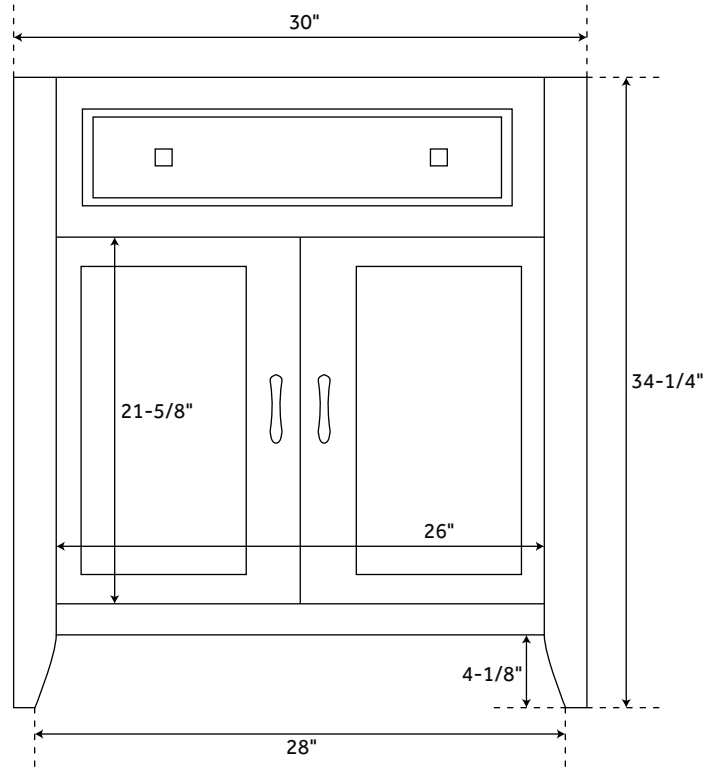

30" THORTON

MAHOGANY VANITY

SKU: 442573, 442574, 442575, 442576, 442577, 442578

FEATURES

- Material: Mahogany
- Installation Type: Freestanding
- Number of Basins: 1
- Number of Doors: 2
- Features: Matching Mirror
- Width: 30"
- Depth: 21"
- Height: 34-1/4"
- Assembly Required: No
- Built-In Adjusters: Yes
- Faucet Included: No
- Fits Drain Hole Size: 1-1/2"
- Vanity Top Included: Optional
- Vanity Top Depth: 22"
- Vanity Top Width: 31"
- Vanity Top Thickness: 3cm
- Mirror Included: Optional