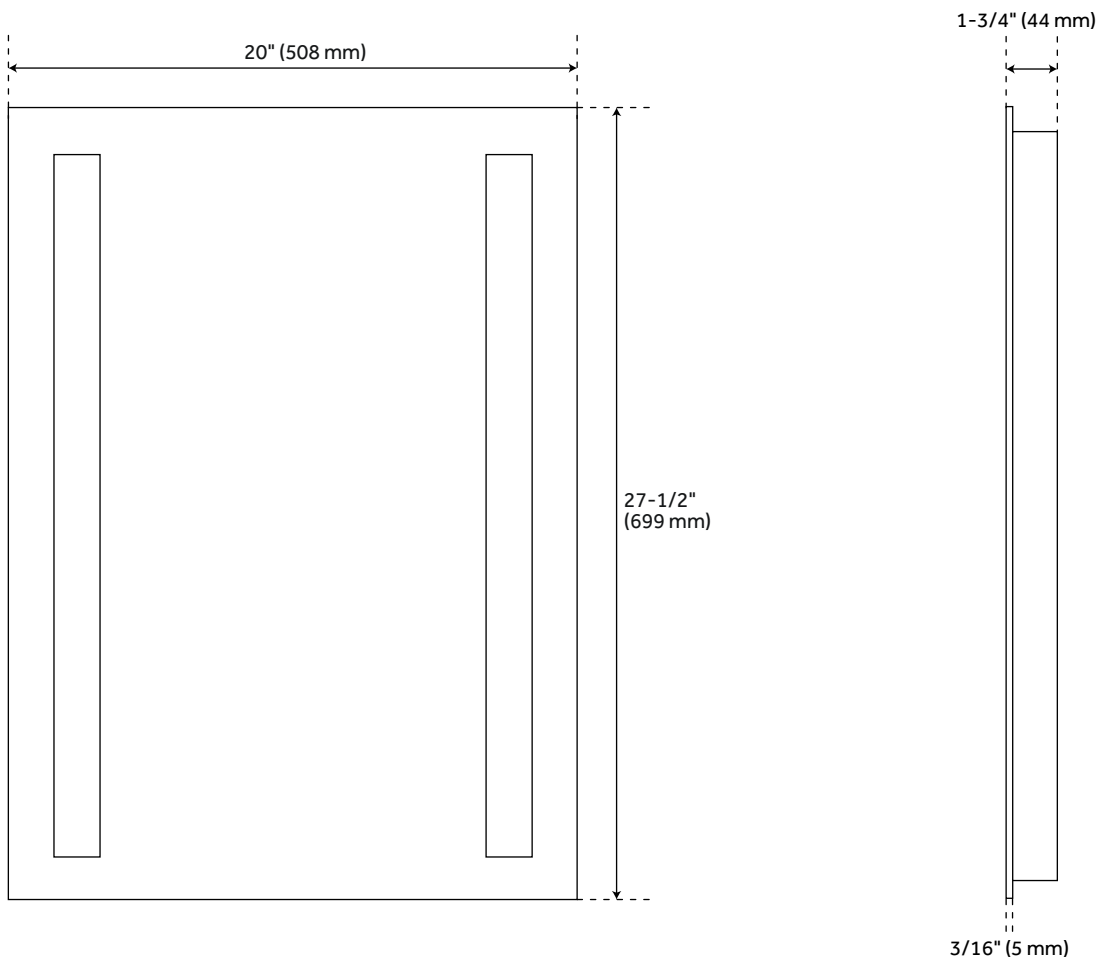

CURIE

LIGHTED MIRROR WITH TUNABLE LED

SKU: 946559

CONTENTS

20" MIRROR	PAGE 2
32" MIRROR	PAGE 3

FEATURES

- Material: Aluminum
- Design: Modern
- Mirror Shape: Rectangle
- Mounting Hardware Included: Yes
- Assembly Required: No
- Utilizes a 4 mm Copper-Free Silver Mirror for a High-Quality Image Effect That is Clear, Smooth, and True
- Mirror Is Supported by an Aluminum Frame for Lightweight Durability
- Light Activation Switch Type Options Include a Touch Sensor or Motion Sensor to Activate and Adjust Color Temperature of Lights. Please Note: Motion Sensor is Mounted on the Side, Near the Bottom of the Mirror
- Motion Sensor Uses Infrared Technology to Activate And Adjust Color Temperature of the Lights
- Designed to Work in Conjunction With the Bathroom's Main Light Source

REVISED 03/31/2021

20" CURIE

LIGHTED MIRROR WITH TUNABLE LED

SKU: 946559

FEATURES

- Width: 20"
- Height: 27-1/2"
- Depth: 1-3/4"
- Vertical Mounting Centers: 18"

PRODUCT IMAGE

All dimensions and specifications are nominal and may vary. Use actual products for accuracy in critical situations.

PAGE 2

32" CURIE

LIGHTED MIRROR WITH TUNABLE LED

SKU: 946559

FEATURES

- Width: 32"
- Height: 24"
- Depth: 1-3/4"
- Horizontal Mounting Centers: 30"

PRODUCT IMAGE

All dimensions and specifications are nominal and may vary. Use actual products for accuracy in critical situations.