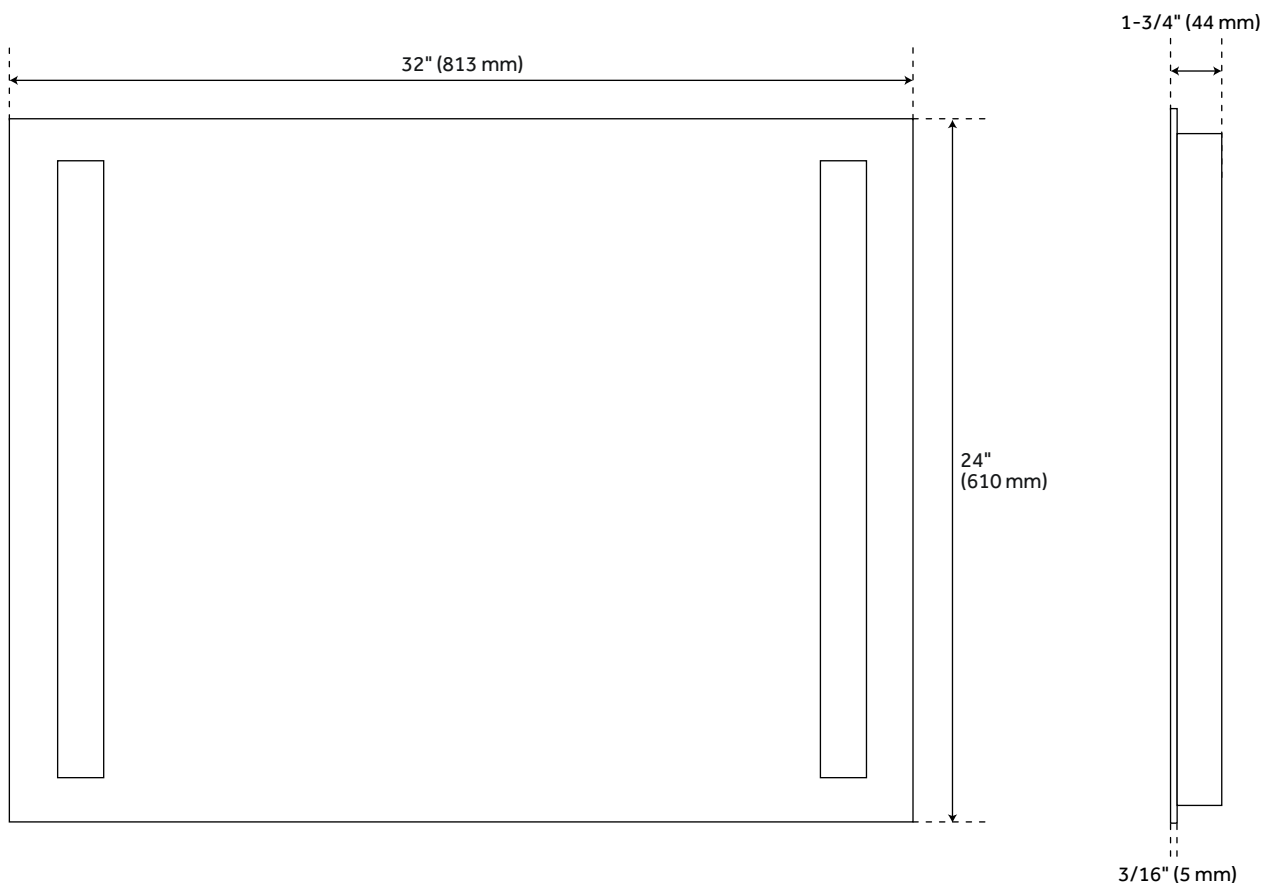

CURIE

LIGHTED MIRROR WITH TUNABLE LED

SKU: 946559

CONTENTS

20" MIRROR	PAGE 2
32" MIRROR	PAGE 3

FEATURES

- Material: Aluminum
- Design: Modern
- Mirror Shape: Rectangle
- Mounting Hardware Included: Yes
- Assembly Required: No
- Utilizes a 4 mm Copper-Free Silver Mirror for a High-Quality Image Effect That is Clear, Smooth, and True
- Mirror Is Supported by an Aluminum Frame for Lightweight Durability
- Light Activation Switch Type Options Include a Touch Sensor or Motion Sensor to Activate and Adjust Color Temperature of Lights. Please Note: Motion Sensor is Mounted on the Side, Near the Bottom of the Mirror
- Motion Sensor Uses Infrared Technology to Activate And Adjust Color Temperature of the Lights
- Designed to Work in Conjunction With the Bathroom's Main Light Source

REVISED 03/31/2021

20" CURIE

LIGHTED MIRROR WITH TUNABLE LED

SKU: 946559

FEATURES

- Width: 20"
- Height: 27-1/2"
- Depth: 1-3/4"
- Vertical Mounting Centers: 18"

PRODUCT IMAGE

All dimensions and specifications are nominal and may vary. Use actual products for accuracy in critical situations.

PAGE 2

32" CURIE

LIGHTED MIRROR WITH TUNABLE LED

SKU: 946559

FEATURES

- Width: 32"
- Height: 24"
- Depth: 1-3/4"
- Horizontal Mounting Centers: 30"

PRODUCT IMAGE

All dimensions and specifications are nominal and may vary. Use actual products for accuracy in critical situations.