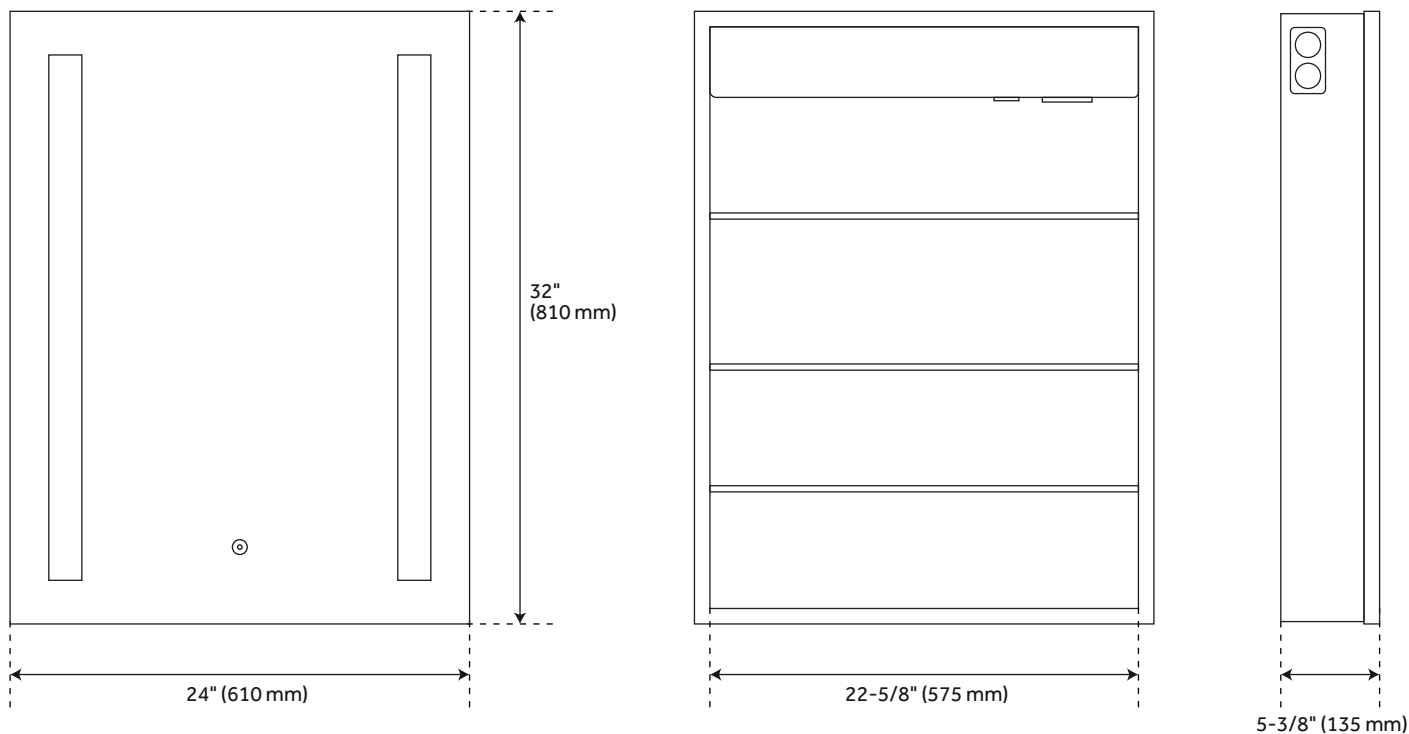

CONTENTS

24" MEDICINE CABINET	PAGE 2
35" MEDICINE CABINET	PAGE 3
53" MEDICINE CABINET	PAGE 4

REVISED 02/04/2021

24" SEREN

LIGHTED MIRROR WITH TUNABLE LED AND WIRELESS SPEAKER

SKU: 950611

FEATURES

- Width: 24"
- Height: 32"
- Depth: 5-3/8"
- Horizontal Mounting Centers:
7-7/8" (2x)
- Adjustable Color Temp:
3000K-6400K, 1309 Lumens

PRODUCT IMAGE

All dimensions and specifications are nominal and may vary. Use actual products for accuracy in critical situations.

PAGE 2

35" SEREN

LIGHTED MIRROR WITH TUNABLE LED AND WIRELESS SPEAKER

SKU: 950611

FEATURES

- Width: 35-1/2"
- Height: 32"
- Depth: 5-3/8"
- Horizontal Mounting Centers:
9-7/8" (3x)
- Adjustable Color Temp:
3000K-6400K, 1309 Lumens

PRODUCT IMAGE

All dimensions and specifications are nominal and may vary. Use actual products for accuracy in critical situations.

PAGE 3

53" SEREN

LIGHTED MIRROR WITH TUNABLE LED AND WIRELESS SPEAKER

SKU: 950611

FEATURES

- Width: 53-1/4"
- Height: 32"
- Depth: 5-3/8"
- Horizontal Mounting Centers:
5-7/8" & 11-3/4" (2x)
- Adjustable Color Temp:
3000K-6400K, 1699 Lumens