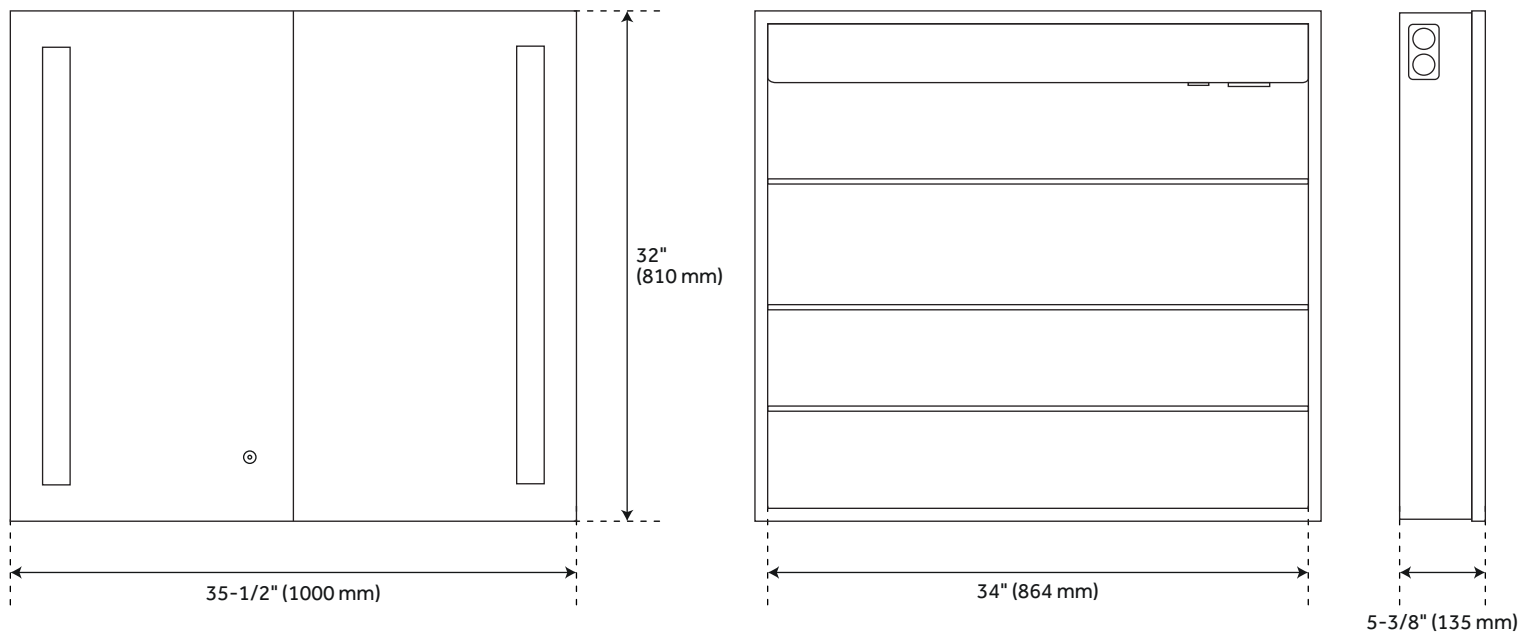

CONTENTS

24" MEDICINE CABINET	PAGE 2
35" MEDICINE CABINET	PAGE 3
53" MEDICINE CABINET	PAGE 4

REVISED 02/04/2021

24" SEREN

LIGHTED MIRROR WITH TUNABLE LED AND WIRELESS SPEAKER

SKU: 950611

FEATURES

- Width: 24"
- Height: 32"
- Depth: 5-3/8"
- Horizontal Mounting Centers:
7-7/8" (2x)
- Adjustable Color Temp:
3000K-6400K, 1309 Lumens

PRODUCT IMAGE

All dimensions and specifications are nominal and may vary. Use actual products for accuracy in critical situations.

PAGE 2

35" SEREN

LIGHTED MIRROR WITH TUNABLE LED AND WIRELESS SPEAKER

SKU: 950611

FEATURES

- Width: 35-1/2"
- Height: 32"
- Depth: 5-3/8"
- Horizontal Mounting Centers:
9-7/8" (3x)
- Adjustable Color Temp:
3000K-6400K, 1309 Lumens

PRODUCT IMAGE

All dimensions and specifications are nominal and may vary. Use actual products for accuracy in critical situations.

PAGE 3

53" SEREN

LIGHTED MIRROR WITH TUNABLE LED AND WIRELESS SPEAKER

SKU: 950611

FEATURES

- Width: 53-1/4"
- Height: 32"
- Depth: 5-3/8"
- Horizontal Mounting Centers:
5-7/8" & 11-3/4" (2x)
- Adjustable Color Temp:
3000K-6400K, 1699 Lumens