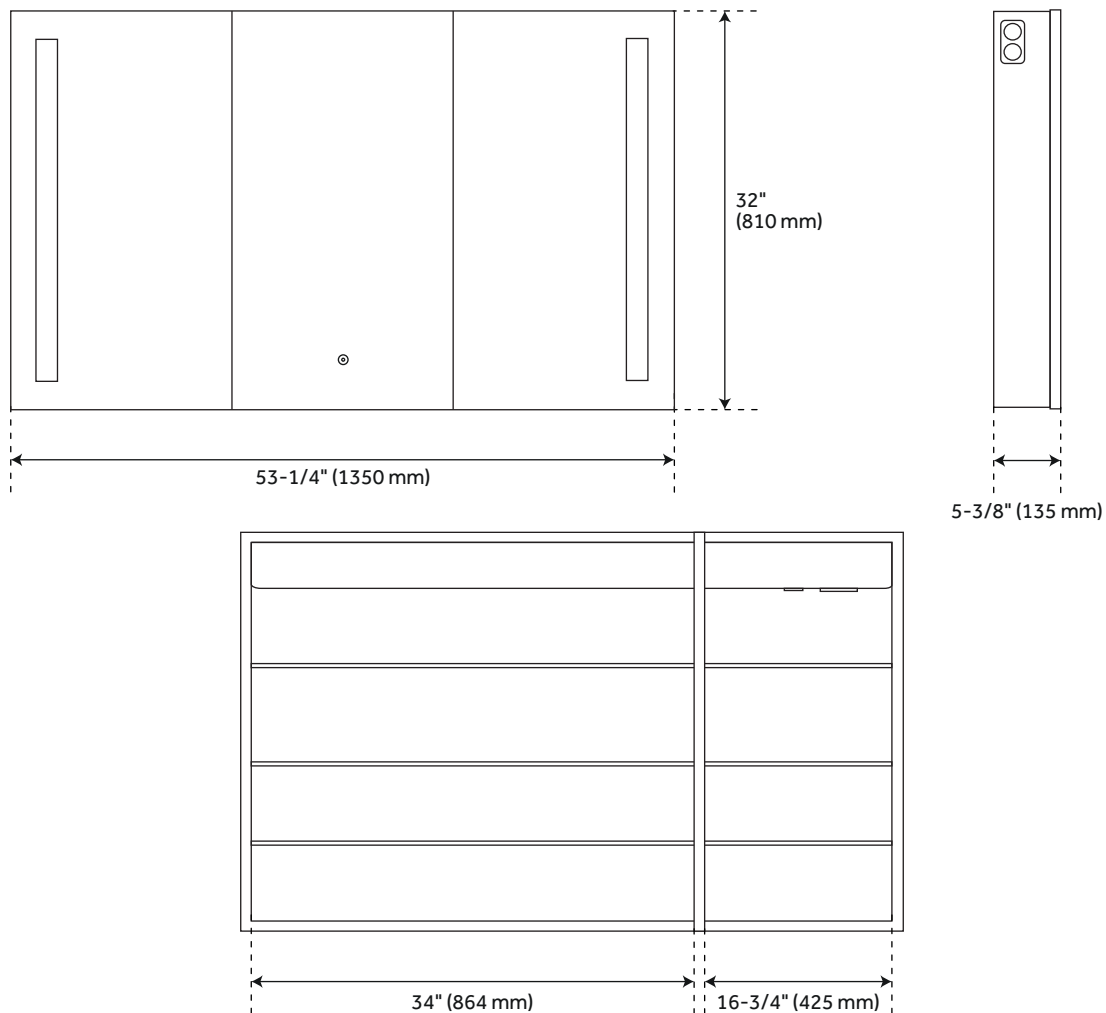

CONTENTS

24" MEDICINE CABINET	PAGE 2
35" MEDICINE CABINET	PAGE 3
53" MEDICINE CABINET	PAGE 4

REVISED 02/04/2021

24" SEREN

LIGHTED MIRROR WITH TUNABLE LED AND WIRELESS SPEAKER

SKU: 950611

FEATURES

- Width: 24"
- Height: 32"
- Depth: 5-3/8"
- Horizontal Mounting Centers:
7-7/8" (2x)
- Adjustable Color Temp:
3000K-6400K, 1309 Lumens

PRODUCT IMAGE

All dimensions and specifications are nominal and may vary. Use actual products for accuracy in critical situations.

PAGE 2

35" SEREN

LIGHTED MIRROR WITH TUNABLE LED AND WIRELESS SPEAKER

SKU: 950611

FEATURES

- Width: 35-1/2"
- Height: 32"
- Depth: 5-3/8"
- Horizontal Mounting Centers:
9-7/8" (3x)
- Adjustable Color Temp:
3000K-6400K, 1309 Lumens

PRODUCT IMAGE

All dimensions and specifications are nominal and may vary. Use actual products for accuracy in critical situations.

PAGE 3

53" SEREN

LIGHTED MIRROR WITH TUNABLE LED AND WIRELESS SPEAKER

SKU: 950611

FEATURES

- Width: 53-1/4"
- Height: 32"
- Depth: 5-3/8"
- Horizontal Mounting Centers:
5-7/8" & 11-3/4" (2x)
- Adjustable Color Temp:
3000K-6400K, 1699 Lumens